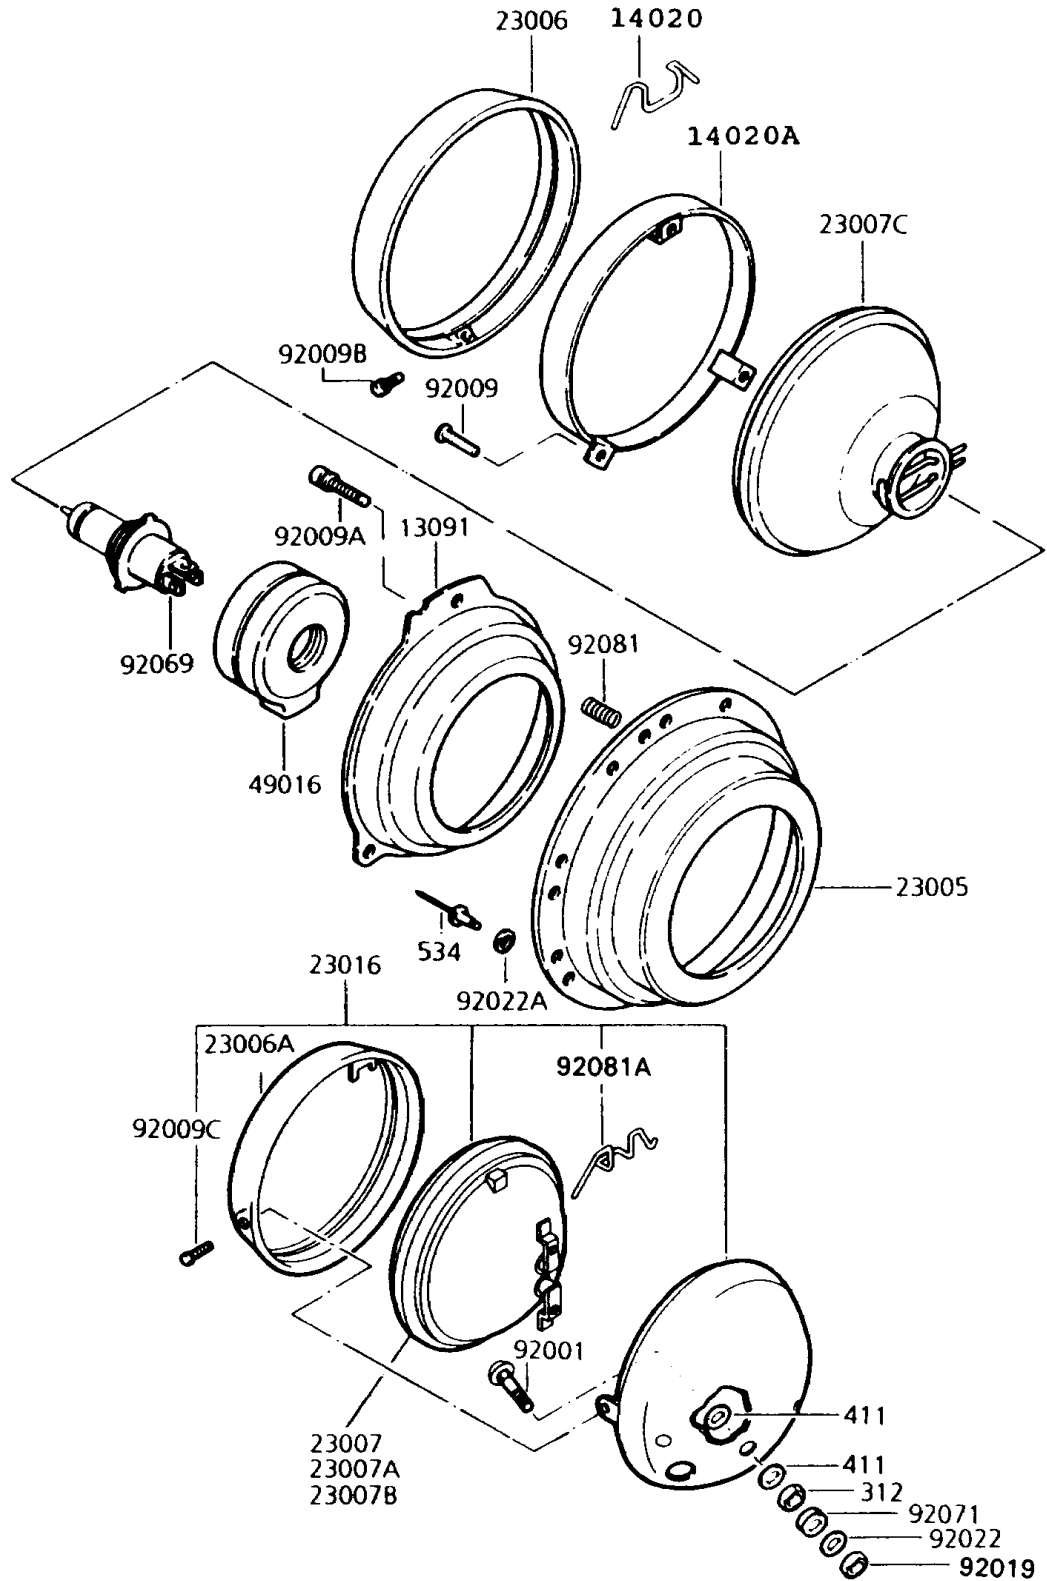

1993 Police 1000 PARTS DIAGRAM

Headlight(s)

1993 Police 1000 PARTS LIST

Headlight(s)

ITEM NAME	PART NUMBER	QUANTITY
HOLDER,HEAD LAMP (Ref # 13091)	13091-4007	1
RETAINER,CLIP (Ref # 14020)	14020-1096	6
RETAINER,HEAD LAMP (Ref # 14020A)	14020-4002	1
BODY-COMP-HEAD LAMP (Ref # 23005)	23005-4003	1
RIM-LAMP,HEAD (Ref # 23006)	23006-4002	1
RIM-LAMP,PURSUIT LAMP (Ref # 23006A)	23006-4004	2
LENS-COMP,PURSUIT LAMP,RED (Ref # 23007)	23007-1001	2
LENS-COMP,PURSUIT LAMP,BLUE (Ref # 23007A)	23007-1002	2
LENS-COMP,PURSUIT LAMP,AMBER (Ref # 23007B)	23007-1003	2
LENS-COMP,"001-1970" MARK (Ref # 23007C)	23007-1009	1
LAMP-ASSY,PURSUIT,RED (Ref # 23016)	23016-4004	2
COVER-SEAL (Ref # 49016)	49016-1016	1
BOLT,CARRIAGE (Ref # 92001)	92001-4015	4
SCREW,PAN HEAD (Ref # 92009)	92009-4007	3
SCREW,PAN HEAD (Ref # 92009A)	92009-4008	2
SCREW,4X14 (Ref # 92009B)	92009-4009	1
SCREW,4X8 (Ref # 92009C)	92009-4011	2
NUT,LOCK,6MM (Ref # 92019)	92019-008	4
WASHER,6.5X20X1.6 (Ref # 92022)	92022-125	4
WASHER (Ref # 92022A)	92022-3539	4
BULB,12V 60/55W,H4 (Ref # 92069)	92069-1002	1
GROMMET (Ref # 92071)	92071-056	4
SPRING (Ref # 92081)	92081-4014	1
SPRING,CLIP (Ref # 92081A)	92081-4015	1
NUT-HEX,6MM (Ref # 312)	312B0600	4
WASHER-PLAIN,8MM (Ref # 411)	411B0800	12
RIVET-BLIND REG (Ref # 534)	534YW0608	4