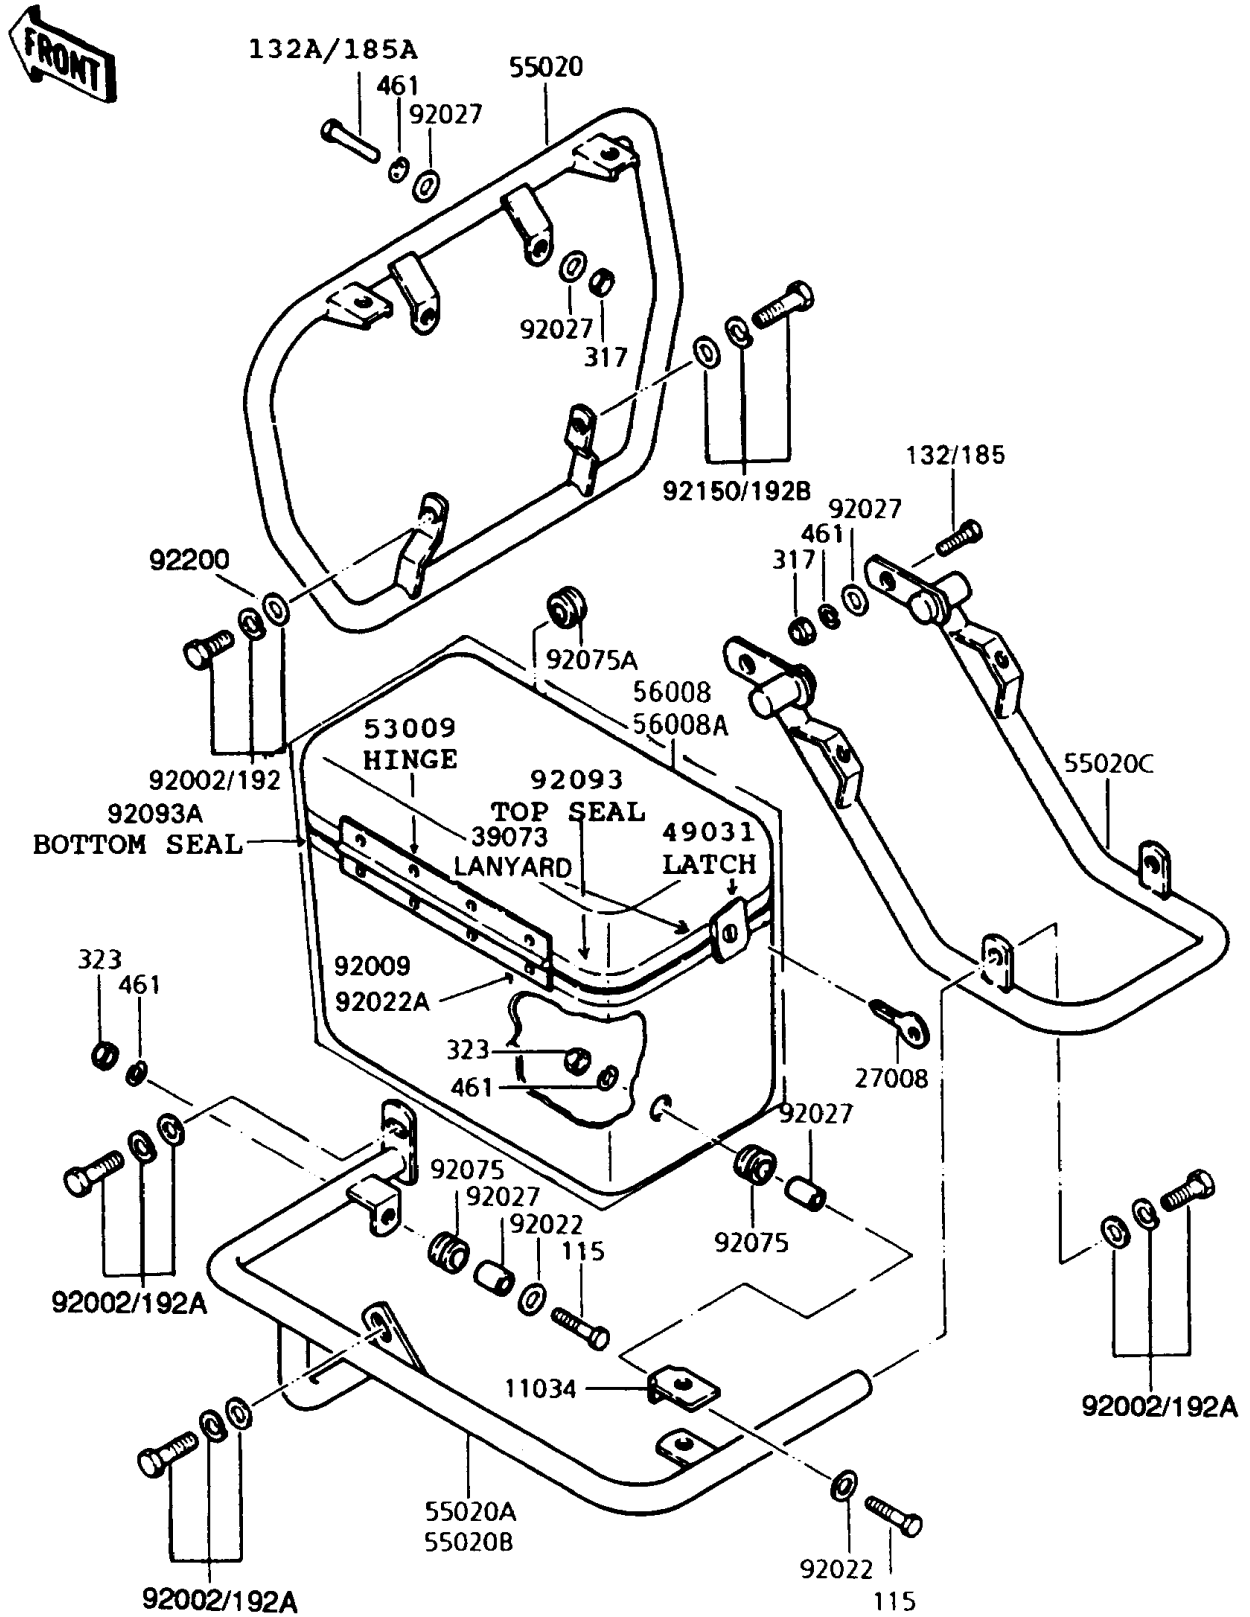

1995 Police 1000 PARTS DIAGRAM

Guard(s)

1995 Police 1000 PARTS LIST

Guard(s)

ITEM NAME	PART NUMBER	QUANTITY
BRACKET,CARRIER BAG DAMPER (Ref # 11034)	11034-4137	1
KEY (Ref # 27008)	27008-4001	1
LANYARD (Ref # 39073)	39073-5501	1
LATCH (Ref # 49031)	49031-5504	1
HINGE (Ref # 53009)	53009-5501	1
GUARD,FR (Ref # 55020)	55020-1070	1
GUARD,SADDLE BAG,LH (Ref # 55020A)	55020-1071	1
GUARD,SADDLE BAG,RH (Ref # 55020B)	55020-1072	1
GUARD,RR (Ref # 55020C)	55020-1073	1
BAG,LH (Ref # 56008)	56008-4006	1
BAG,RH (Ref # 56008A)	56008-4007	1
BOLT,FLANGED,10X20 (Ref # 92002)	92002-1827	1
SCREW (Ref # 92009)	92009-5506	1
WASHER,8.5X20X1.6 (Ref # 92022)	92022-1561	1
WASHER (Ref # 92022A)	92022-5520	1
COLLAR (Ref # 92027)	92027-280	1
DAMPER (Ref # 92075)	92075-303	1
DAMPER,AMPLIFIER HARNESS (Ref # 92075A)	92075-4012	1
SEAL (Ref # 92093)	92093-5503	1
SEAL (Ref # 92093A)	92093-5504	1
BOLT,FLANGED,10X38 (Ref # 92150)	92150-1297	1
WASHER,10.5X19X2.3 (Ref # 92200)	92200-1042	1
BOLT-SMALL-UPSET (Ref # 115)	115B0825	1
BOLT-FLANGED-SMALL (Ref # 132)	132E0820	1
BOLT-FLANGED-SMALL (Ref # 132A)	132E0840	1
NUT-HEX-SMALL,8MM (Ref # 317)	317B0800	1
NUT-CAP-SMALL,8MM (Ref # 323)	323N0800	1
WASHER-SPRING,8MM (Ref # 461)	461F0800	1