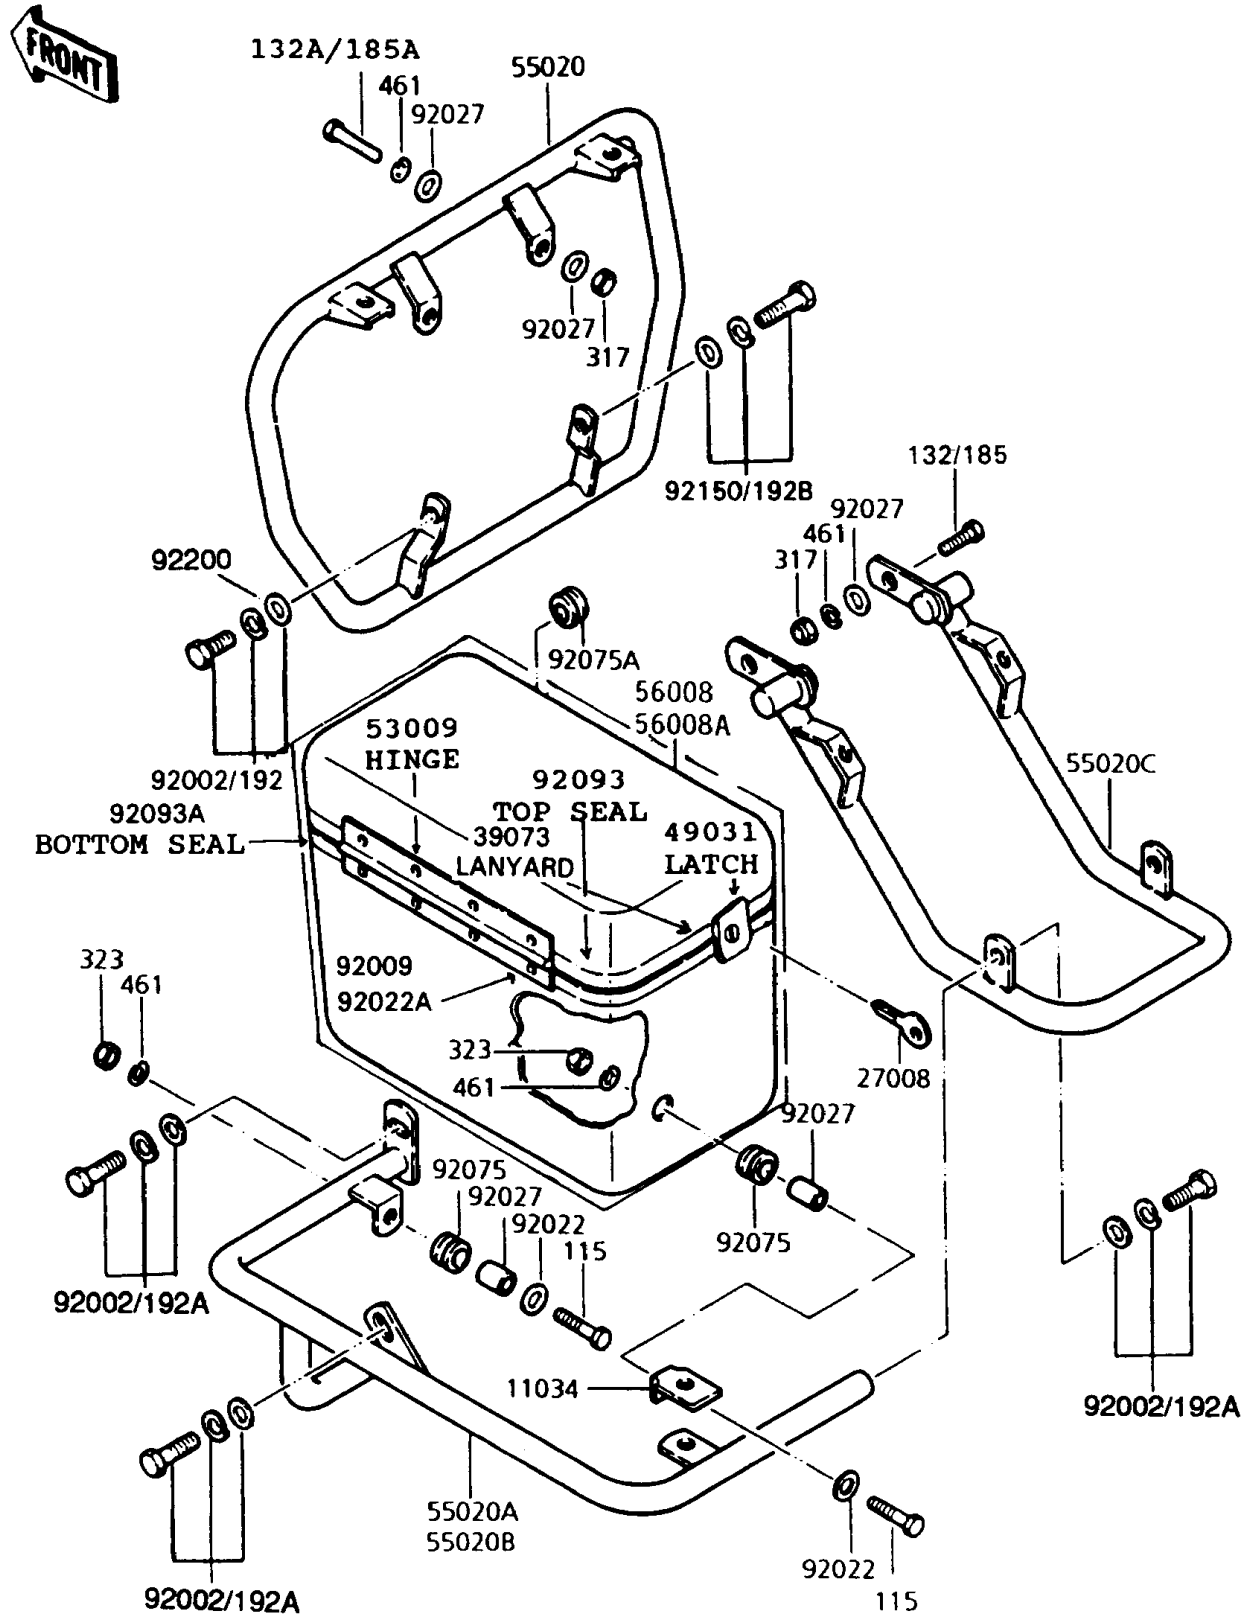

# 1993 Police 1000 PARTS DIAGRAM

Guard(s)

# 1993 Police 1000 PARTS LIST

Guard(s)

ITEM NAME	PART NUMBER	QUANTITY
BRACKET,CARRIER BAG DAMPER (Ref # 11034)	11034-4137	2
KEY (Ref # 27008)	27008-4001	1
LANYARD (Ref # 39073)	39073-5501	2
LATCH (Ref # 49031)	49031-5504	4
HINGE (Ref # 53009)	53009-5501	2
GUARD,FR (Ref # 55020)	55020-1070	1
GUARD,SADDLE BAG,LH (Ref # 55020A)	55020-1071	1
GUARD,SADDLE BAG,RH (Ref # 55020B)	55020-1072	1
GUARD,RR (Ref # 55020C)	55020-1073	1
BAG,LH (Ref # 56008)	56008-4006	1
BAG,RH (Ref # 56008A)	56008-4007	1
SCREW (Ref # 92009)	92009-5506	36
WASHER,8.5X20X1.6 (Ref # 92022)	92022-1561	6
WASHER (Ref # 92022A)	92022-5520	36
COLLAR (Ref # 92027)	92027-280	6
DAMPER (Ref # 92075)	92075-303	6
DAMPER,AMPLIFIER HARNESS (Ref # 92075A)	92075-4012	1
SEAL (Ref # 92093)	92093-5503	AR
SEAL (Ref # 92093A)	92093-5504	AR
BOLT-SMALL-UPSET (Ref # 115)	115B0825	6
BOLT-UPSET-WSP-SMALL (Ref # 185)	185B0825	2
BOLT-UPSET-WSP-SMALL (Ref # 185A)	185B0845	2
BOLT-UPSET-WSP-SMALL (Ref # 192)	192B1020	1
BOLT-UPSET-WSP-SMALL (Ref # 192A)	192B1030	6
BOLT-UPSET-WSP-SMALL (Ref # 192B)	192B1040	1
NUT-HEX-SMALL,8MM (Ref # 317)	317B0800	2
NUT-CAP-SMALL,8MM (Ref # 323)	323N0800	6
WASHER-SPRING,8MM (Ref # 461)	461F0800	6