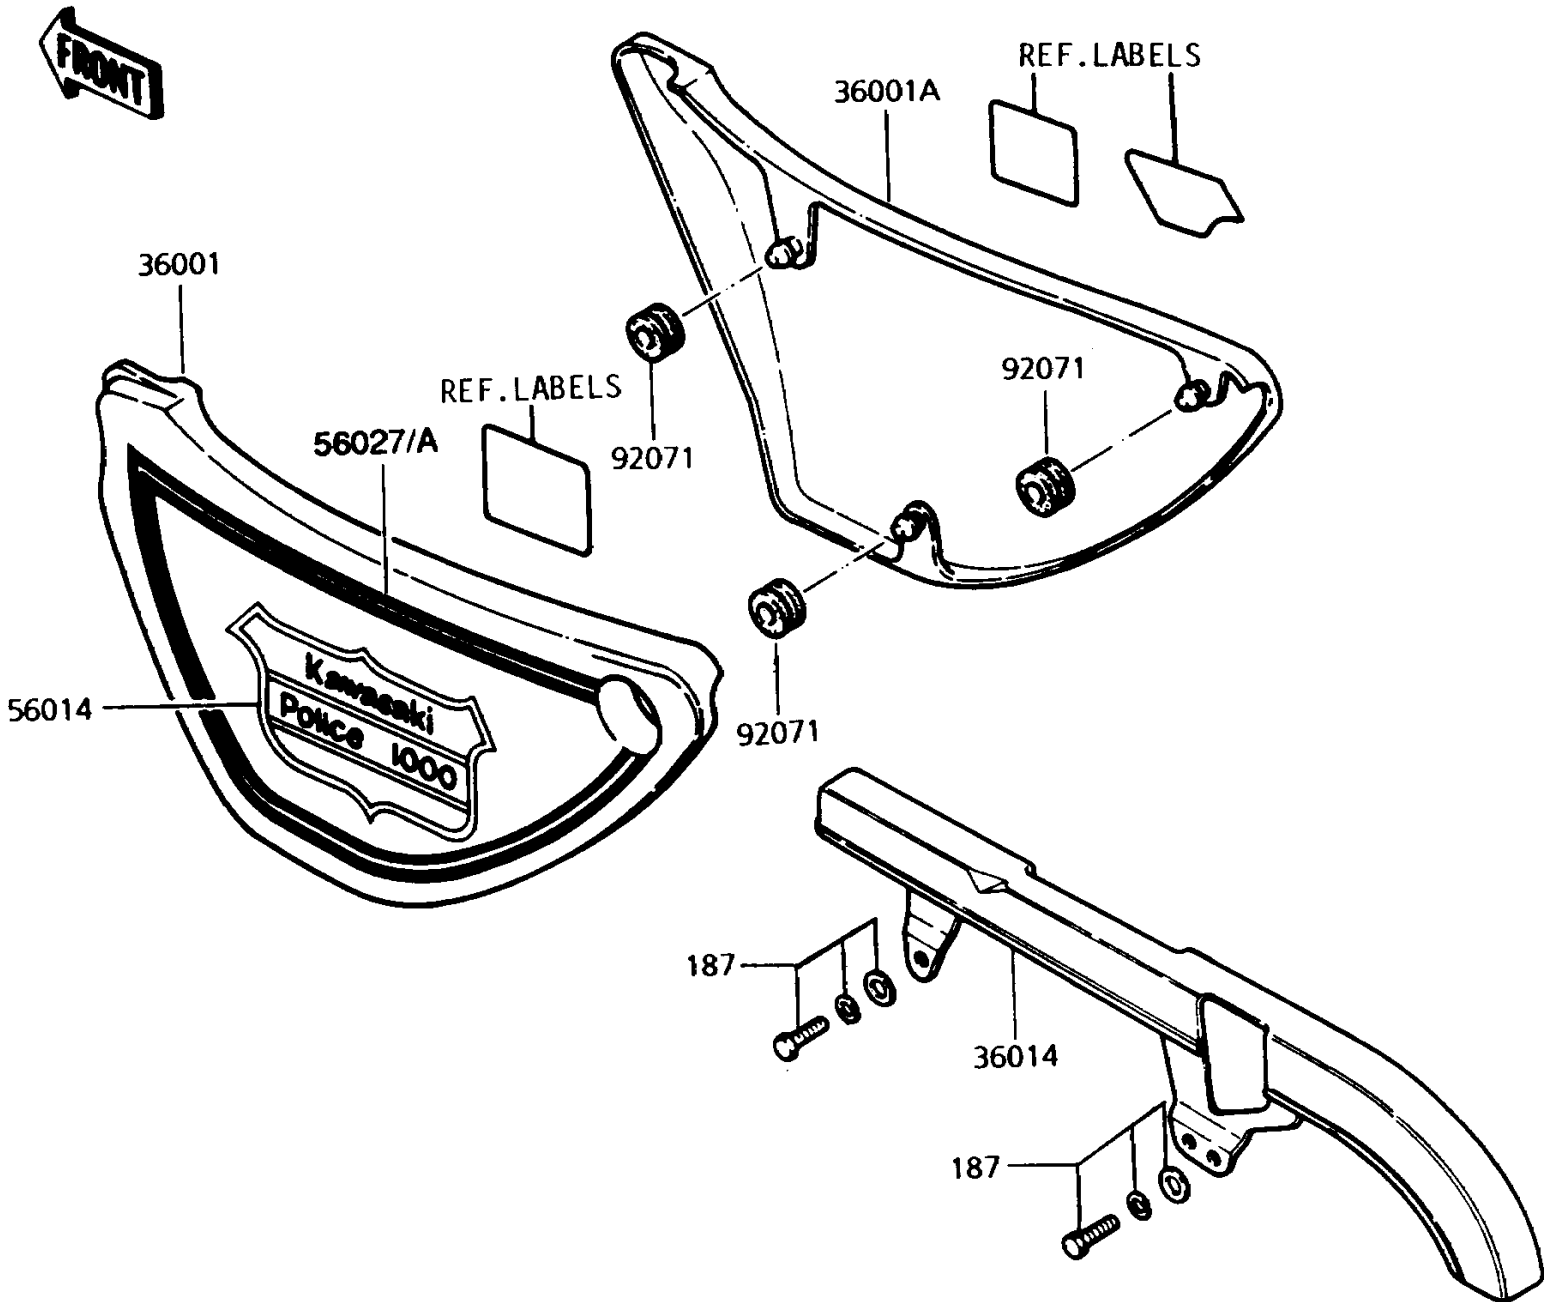

## 1995 Police 1000 PARTS DIAGRAM

Side Covers/Chain Cover

## 1995 Police 1000 PARTS LIST

Side Covers/Chain Cover

ITEM NAME	PART NUMBER	QUANTITY
COVER-SIDE,LH,J.WHITE (Ref # 36001)	36001-1110-8C	1
COVER-SIDE,RH,J.WHITE (Ref # 36001A)	36001-1111-8C	1
CASE-CHAIN (Ref # 36014)	36014-1034	1
EMBLEM,SIDE COVER (Ref # 56014)	56014-4020	1
PATTERN,SIDE COVER,RH (Ref # 56027)	56027-4075	1
PATTERN,SIDE COVER,LH (Ref # 56027A)	56027-4076	1
GROMMET (Ref # 92071)	92071-056	1
BOLT-UPSET-WSP (Ref # 187)	187B0616	1