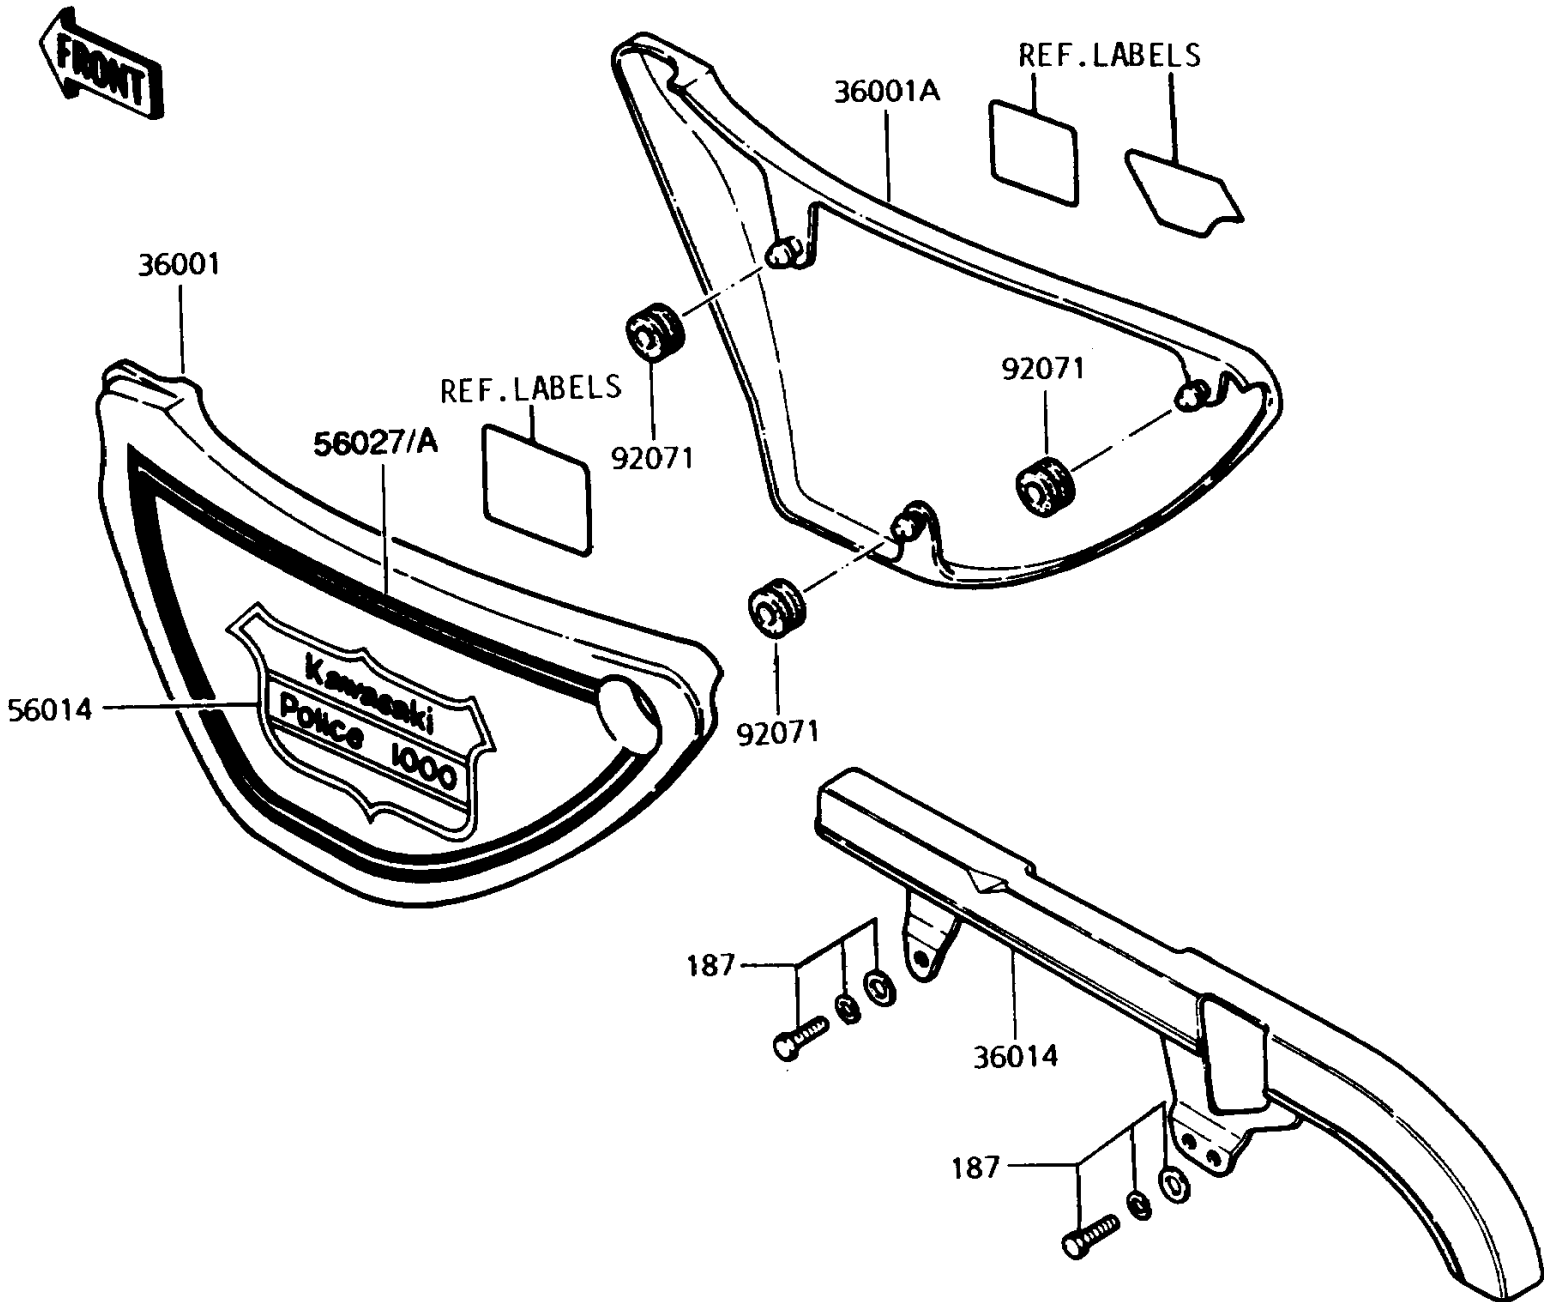

# 1993 Police 1000 PARTS DIAGRAM

Side Covers/Chain Cover

# 1993 Police 1000 PARTS LIST

## Side Covers/Chain Cover

ITEM NAME	PART NUMBER	QUANTITY
COVER-SIDE,LH,J.WHITE (Ref # 36001)	36001-1110-8C	1
COVER-SIDE,RH,J.WHITE (Ref # 36001A)	36001-1111-8C	1
CASE-CHAIN (Ref # 36014)	36014-1034	1
EMBLEM,SIDE COVER (Ref # 56014)	56014-4020	2
PATTERN,SIDE COVER,RH (Ref # 56027)	56027-4075	1
PATTERN,SIDE COVER,LH (Ref # 56027A)	56027-4076	1
GROMMET (Ref # 92071)	92071-056	6
BOLT-UPSET-WSP (Ref # 187)	187B0616	3