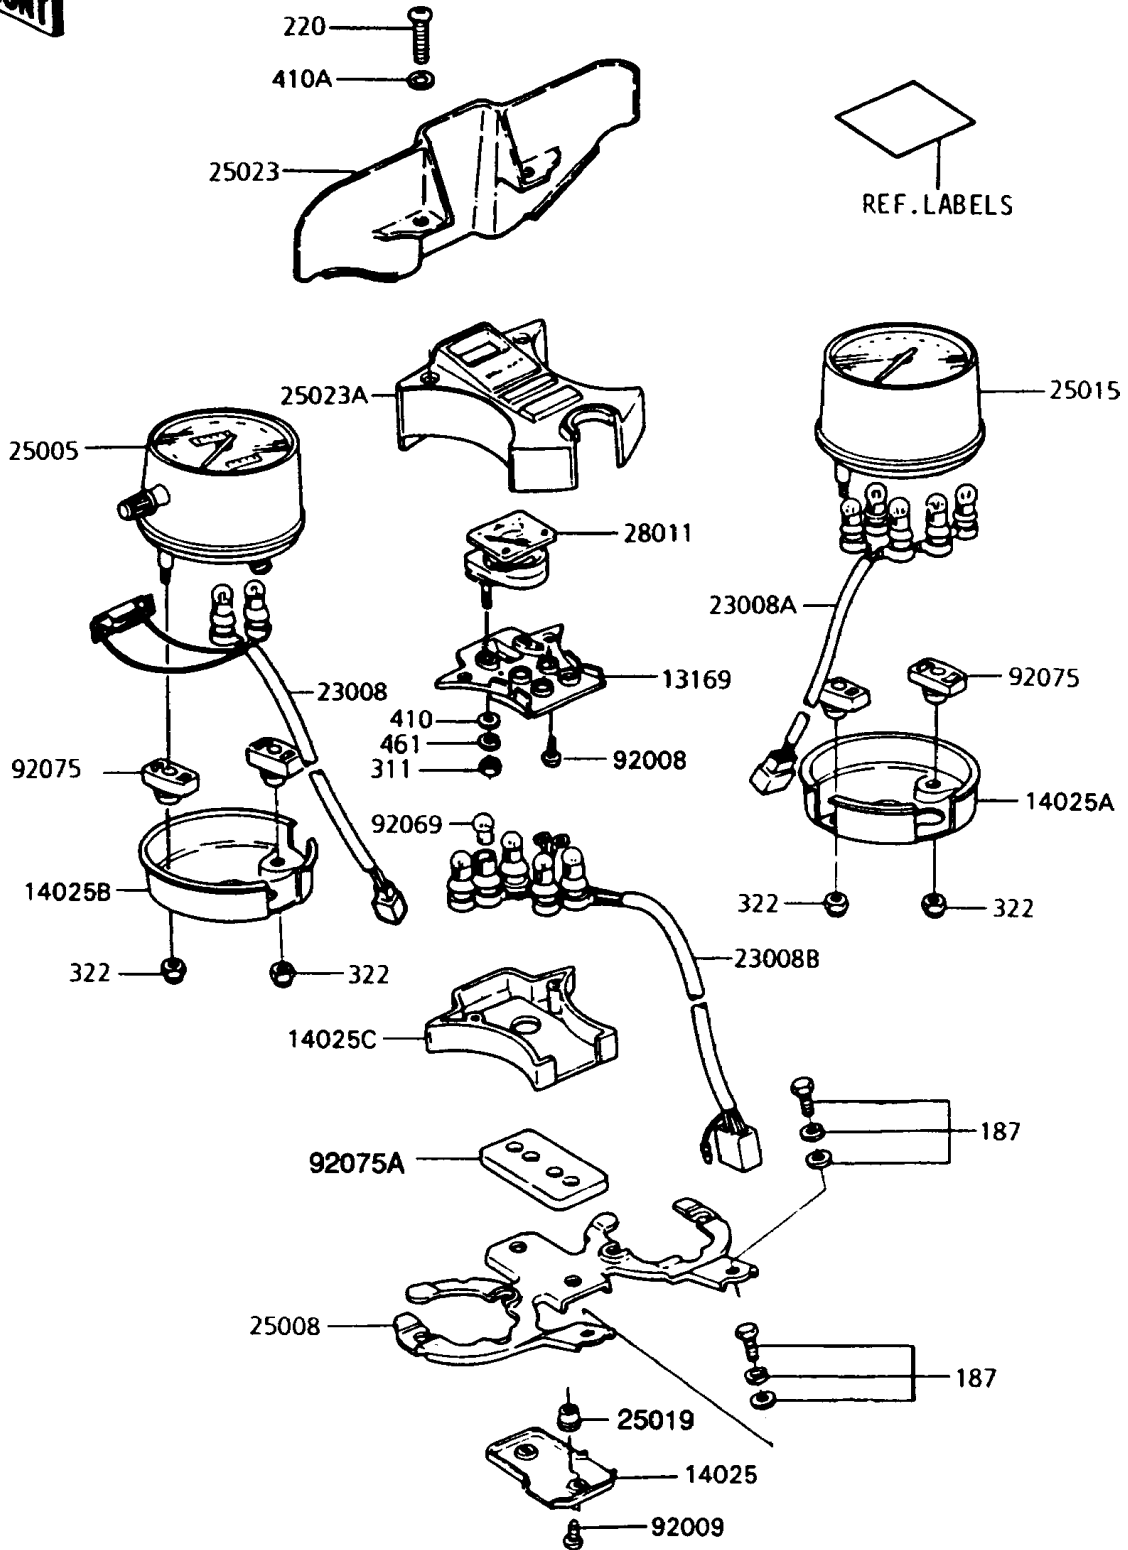

1995 Police 1000 PARTS DIAGRAM

Meter(s)

1995 Police 1000 PARTS LIST

Meter(s)

ITEM NAME	PART NUMBER	QUANTITY
PLATE,SOCKET (Ref # 13169)	13169-1238	1
COVER,METER BRACKET (Ref # 14025)	14025-1211	1
COVER,TACHOMETER (Ref # 14025A)	14025-1458	1
COVER,SPEEDOMETER (Ref # 14025B)	14025-4019	1
COVER,PILOT BOX,LWR (Ref # 14025C)	14025-4020	1
SOCKET-ASSY,SPEEDOMETER (Ref # 23008)	23008-1142	1
SOCKET-ASSY,TACHOMETER (Ref # 23008A)	23008-1143	1
SOCKET-ASSY,FUEL METER (Ref # 23008B)	23008-1144	1
SPEEDOMETER,MPH (Ref # 25005)	25005-1170	1
BRACKET-METER (Ref # 25008)	25008-4001	1
TACHOMETER,X1000RPM (Ref # 25015)	25015-1114	1
DAMPER,METER (Ref # 25019)	25019-023	1
COVER-METER CASE (Ref # 25023)	25023-4003	1
COVER-METER CASE,PILOT BOX,UPP (Ref # 25023A)	25023-4004	1
METER,FUEL (Ref # 28011)	28011-1027	1
SCREW,TAPPING,3.5X12 (Ref # 92008)	92008-012	1
SCREW,TAPPING,4X10 (Ref # 92009)	92009-1040	1
BULB,12V 3.4W (Ref # 92069)	92069-1007	1
DAMPER,SHOCK,METER (Ref # 92075)	92075-1101	1
DAMPER,PILOT BOX (Ref # 92075A)	92075-1246	1
BOLT-UPSET-WSP (Ref # 187)	187B0614	1
SCREW-PAN-CROS (Ref # 220)	220C0445	1
NUT-HEX (Ref # 311)	311B0400	1
NUT-CAP (Ref # 322)	322C0500	1
WASHER-PLAIN-SMALL,4MM (Ref # 410)	410B0400	1
WASHER-PLAIN-SMALL,4MM,BLACK (Ref # 410A)	410F0400	1
WASHER-SPRING,4MM (Ref # 461)	461F0400	1