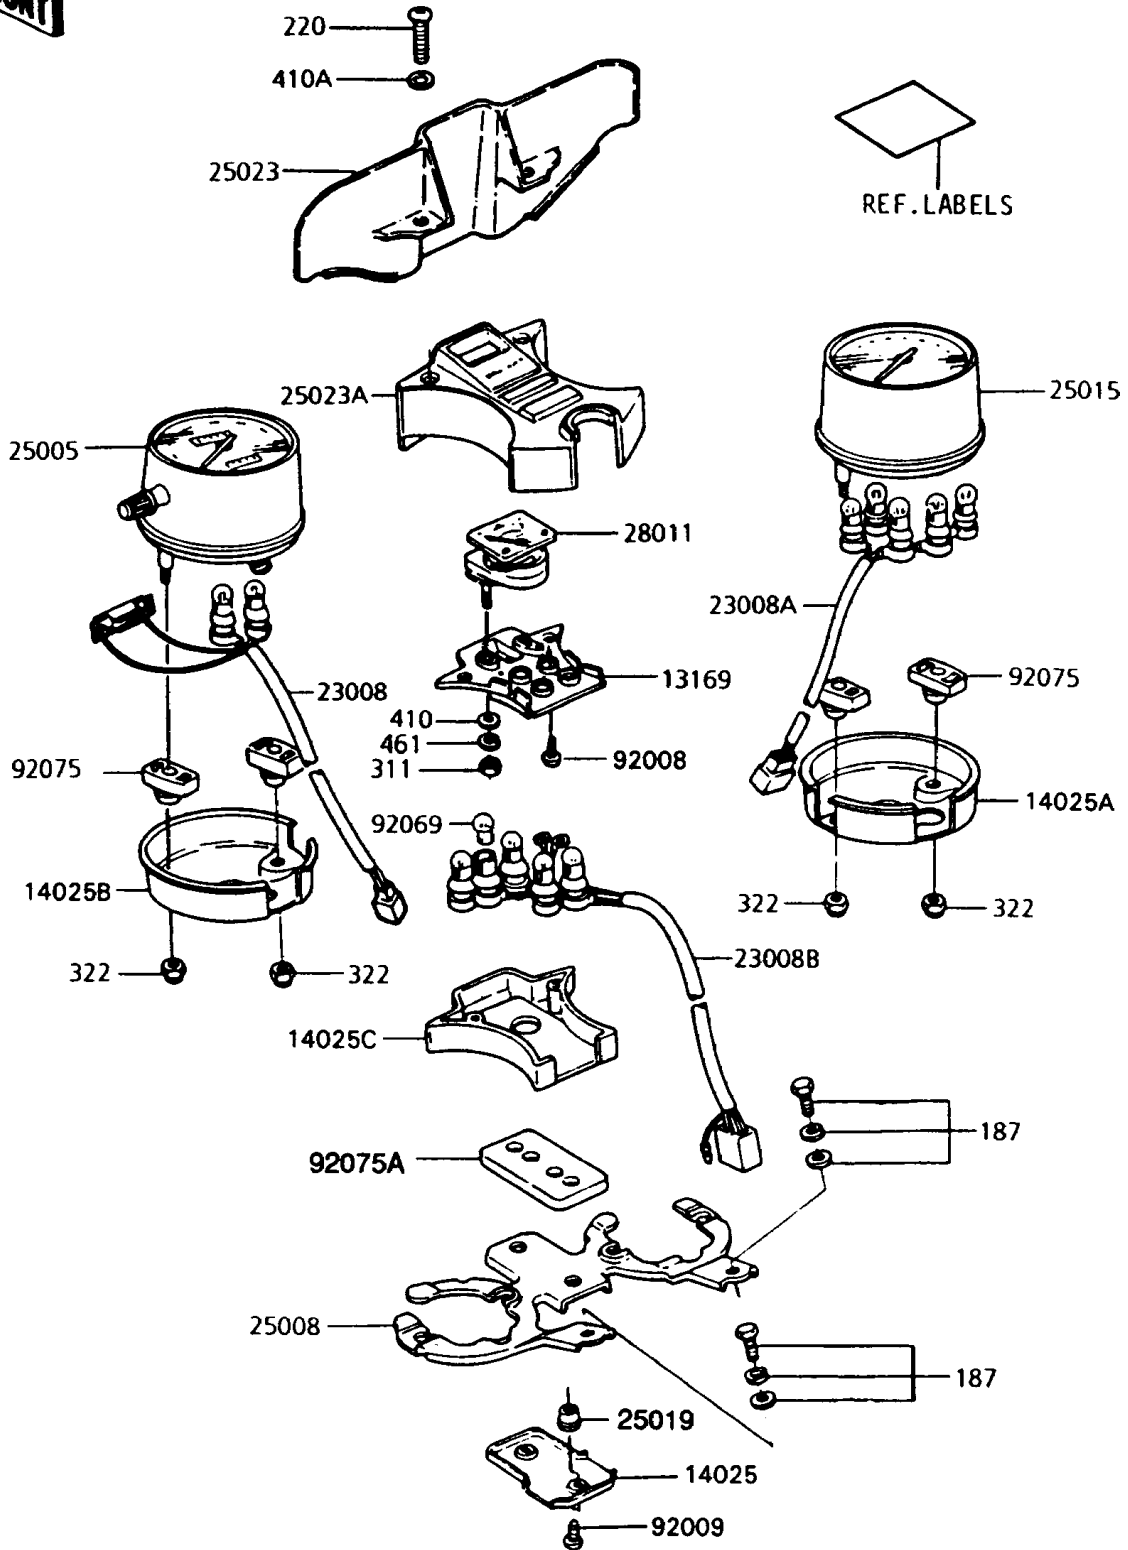

1994 Police 1000 PARTS DIAGRAM

Meter(s)

1994 Police 1000 PARTS LIST

Meter(s)

ITEM NAME	PART NUMBER	QUANTITY
PLATE,SOCKET (Ref # 13169)	13169-1238	1
COVER,METER BRACKET (Ref # 14025)	14025-1211	1
COVER,TACHOMETER (Ref # 14025A)	14025-1458	1
COVER,SPEEDOMETER (Ref # 14025B)	14025-4019	1
COVER,PILOT BOX,LWR (Ref # 14025C)	14025-4020	1
SOCKET-ASSY,SPEEDOMETER (Ref # 23008)	23008-1142	1
SOCKET-ASSY,TACHOMETER (Ref # 23008A)	23008-1143	1
SOCKET-ASSY,FUEL METER (Ref # 23008B)	23008-1144	1
SPEEDOMETER,MPH (Ref # 25005)	25005-1170	1
BRACKET-METER (Ref # 25008)	25008-4001	1
TACHOMETER,X1000RPM (Ref # 25015)	25015-1114	1
DAMPER,METER (Ref # 25019)	25019-023	2
COVER-METER CASE (Ref # 25023)	25023-4003	1
COVER-METER CASE,PILOT BOX,UPP (Ref # 25023A)	25023-4004	1
METER,FUEL (Ref # 28011)	28011-1027	1
SCREW,TAPPING,3.5X12 (Ref # 92008)	92008-012	2
SCREW,TAPPING,4X10 (Ref # 92009)	92009-1040	2
BULB,12V 3.4W (Ref # 92069)	92069-1007	12
DAMPER,SHOCK,METER (Ref # 92075)	92075-1101	4
DAMPER,PILOT BOX (Ref # 92075A)	92075-1246	1
BOLT-UPSET-WSP (Ref # 187)	187B0614	2
SCREW-PAN-CROS (Ref # 220)	220C0445	2
NUT-HEX (Ref # 311)	311B0400	4
NUT-CAP (Ref # 322)	322C0500	4
WASHER-PLAIN-SMALL,4MM (Ref # 410)	410B0400	2
WASHER-PLAIN-SMALL,4MM,BLACK (Ref # 410A)	410F0400	2
WASHER-SPRING,4MM (Ref # 461)	461F0400	2