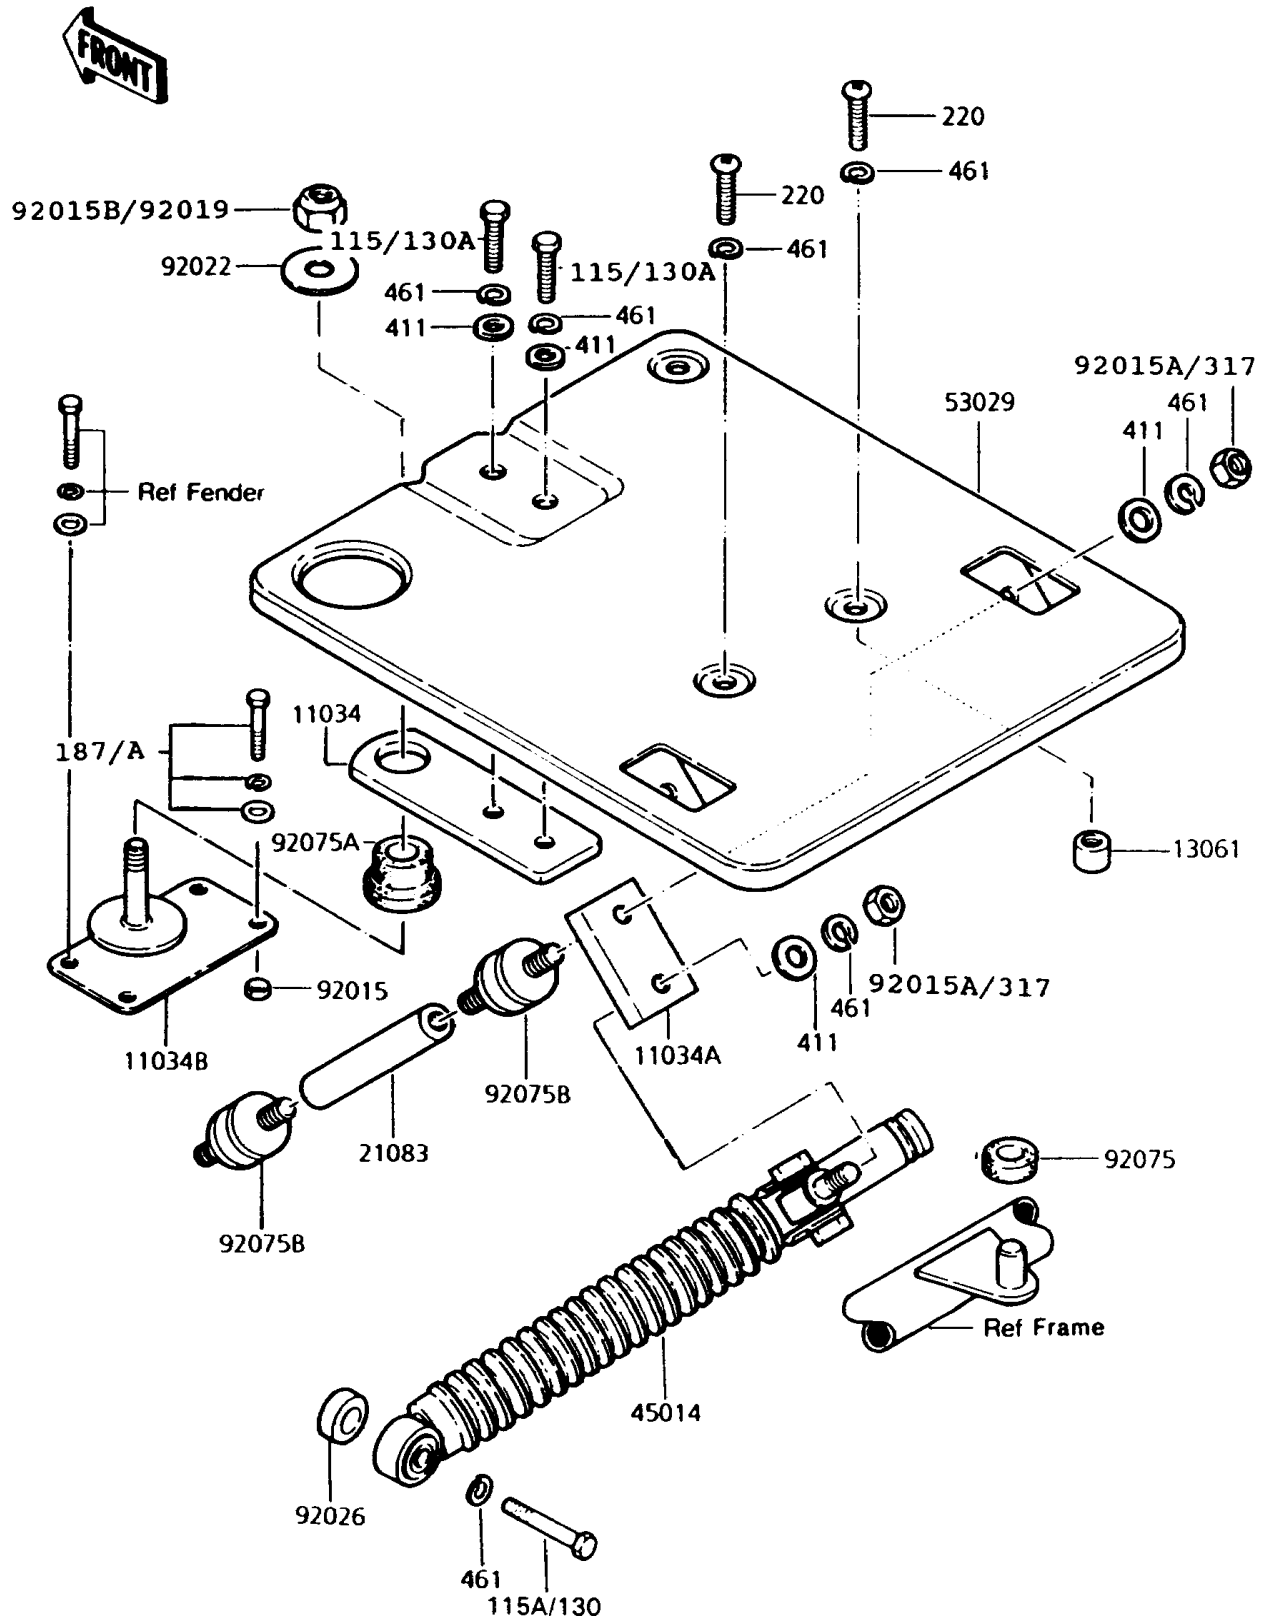

1995 Police 1000 PARTS DIAGRAM

Carrier(s)

1995 Police 1000 PARTS LIST

Carrier(s)

ITEM NAME	PART NUMBER	QUANTITY
BRACKET,CARRIER,FR (Ref # 11034)	11034-4034	1
BRACKET,CARRIER SIDE DAMPER (Ref # 11034A)	11034-4103	1
BRACKET,FR CARRIER DAMPER (Ref # 11034B)	11034-4159	1
BOSS,CARRIER SPACER (Ref # 13061)	13061-4005	1
ARM,CARRIER DAMPER (Ref # 21083)	21083-4006	1
SHOCKABSORBER,RR (Ref # 45014)	45014-4005	1
CARRIER (Ref # 53029)	53029-4002	1
NUT,FLANGED,6MM (Ref # 92015)	92015-1078	1
NUT,FLANGED,8MM,BLACK (Ref # 92015A)	92015-1183	1
NUT,LOCK,12MM,BLACK (Ref # 92015B)	92015-1190	1
WASHER (Ref # 92022)	92022-4002	1
SPACER (Ref # 92026)	92026-4003	1
DAMPER (Ref # 92075)	92075-203	1
DAMPER,CARRIER (Ref # 92075A)	92075-4006	1
DAMPER,CARRIER (Ref # 92075B)	92075-4040	1
BOLT-FLANGED (Ref # 130)	130C0835	1
BOLT-FLANGED,8X16,BLACK (Ref # 130A)	130J0816	1
BOLT-UPSET-WSP,6X22 (Ref # 187A)	187C0622	1
SCREW-PAN-CROS,8X14 (Ref # 220)	220B0814	1