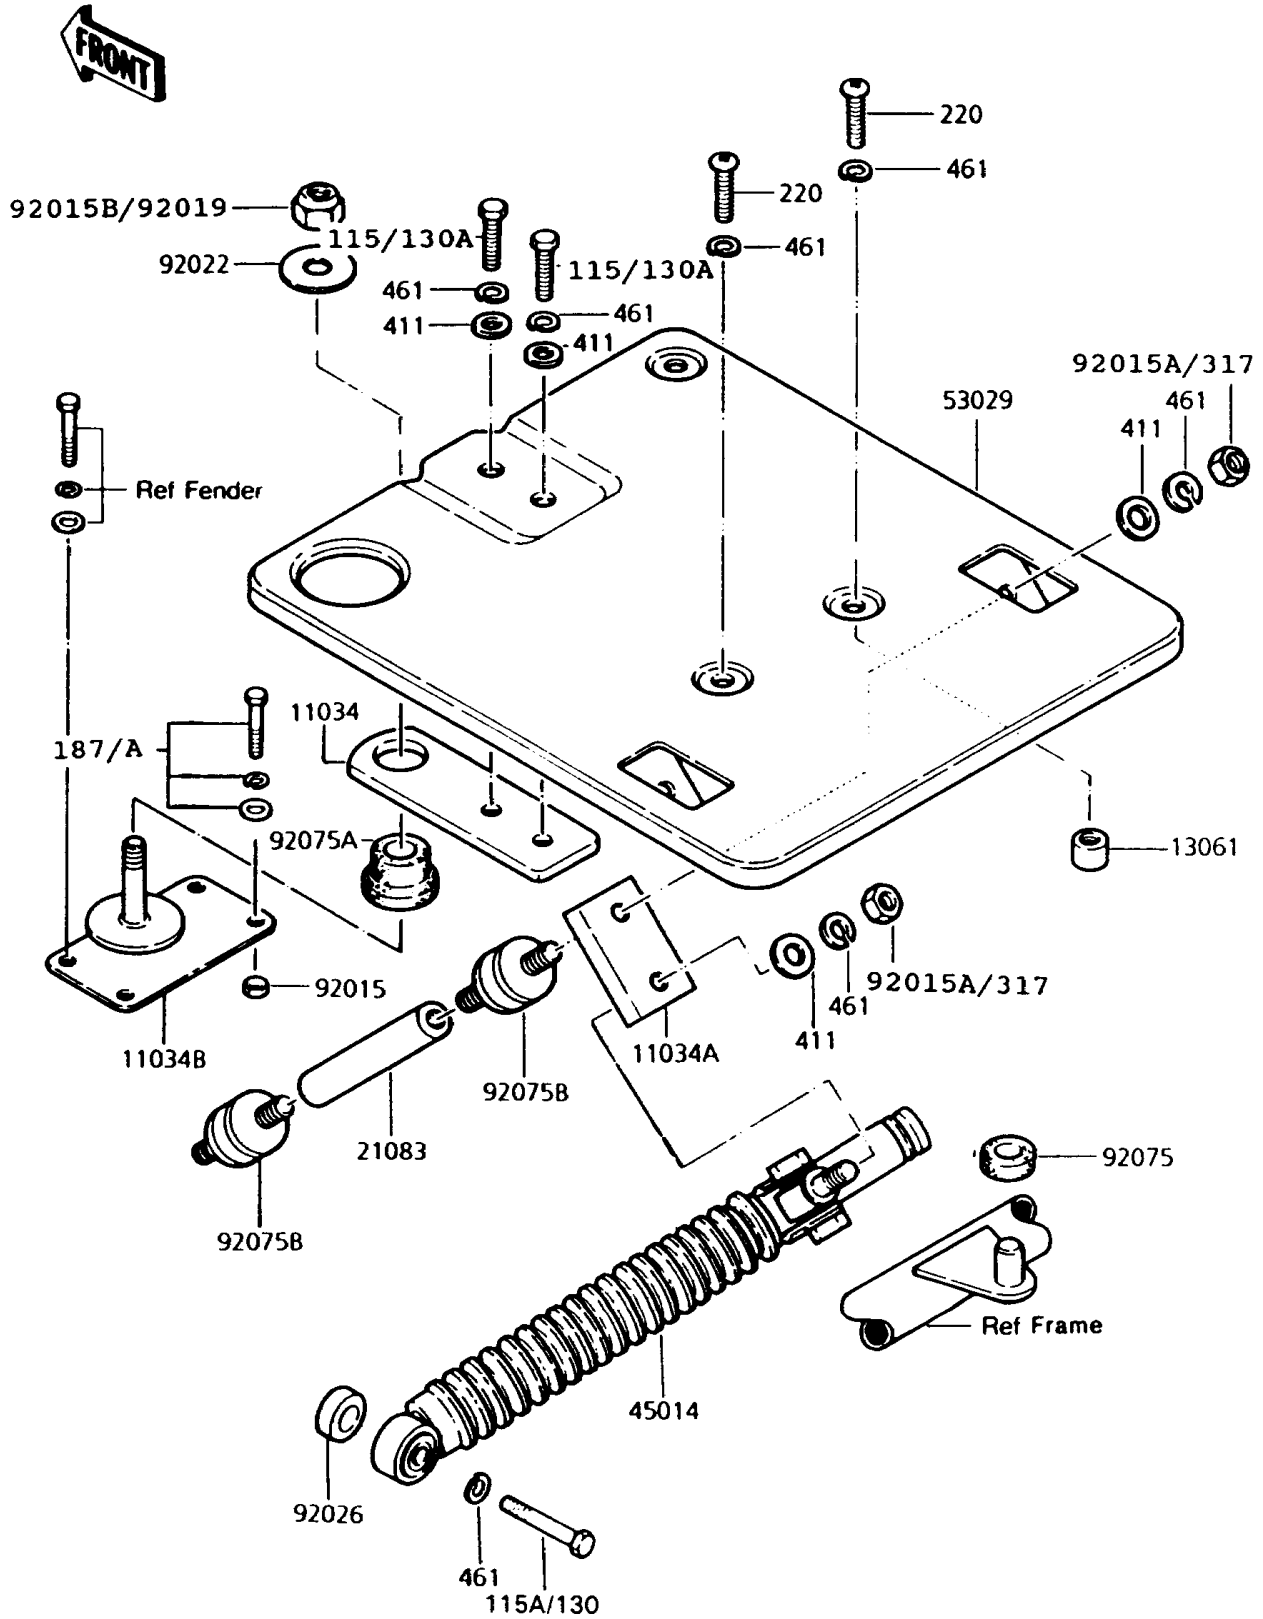

1993 Police 1000 PARTS DIAGRAM

Carrier(s)

1993 Police 1000 PARTS LIST

Carrier(s)

ITEM NAME	PART NUMBER	QUANTITY
BRACKET,CARRIER,FR (Ref # 11034)	11034-4034	1
BRACKET,CARRIER SIDE DAMPER (Ref # 11034A)	11034-4103	1
BRACKET,FR CARRIER DAMPER (Ref # 11034B)	11034-4159	1
BOSS,CARRIER SPACER (Ref # 13061)	13061-4005	2
ARM,CARRIER DAMPER (Ref # 21083)	21083-4006	2
SHOCKABSORBER,RR (Ref # 45014)	45014-4005	1
CARRIER (Ref # 53029)	53029-4002	1
NUT,FLANGED,6MM (Ref # 92015)	92015-1078	2
NUT,LOCK,12MM (Ref # 92019)	92019-009	1
WASHER (Ref # 92022)	92022-4002	1
SPACER (Ref # 92026)	92026-4003	1
DAMPER (Ref # 92075)	92075-203	1
DAMPER,CARRIER (Ref # 92075A)	92075-4006	1
DAMPER,CARRIER (Ref # 92075B)	92075-4040	4
BOLT-SMALL-UPSET (Ref # 115)	115B0816	2
BOLT-SMALL-UPSET (Ref # 115A)	115B0835	1
BOLT-UPSET-WSP (Ref # 187)	187B0622	4
SCREW-PAN-CROS,8X14 (Ref # 220)	220B0814	2
NUT-HEX-SMALL,8MM (Ref # 317)	317B0800	3
WASHER-PLAIN,8MM (Ref # 411)	411B0800	4
WASHER-SPRING,8MM (Ref # 461)	461F0800	7