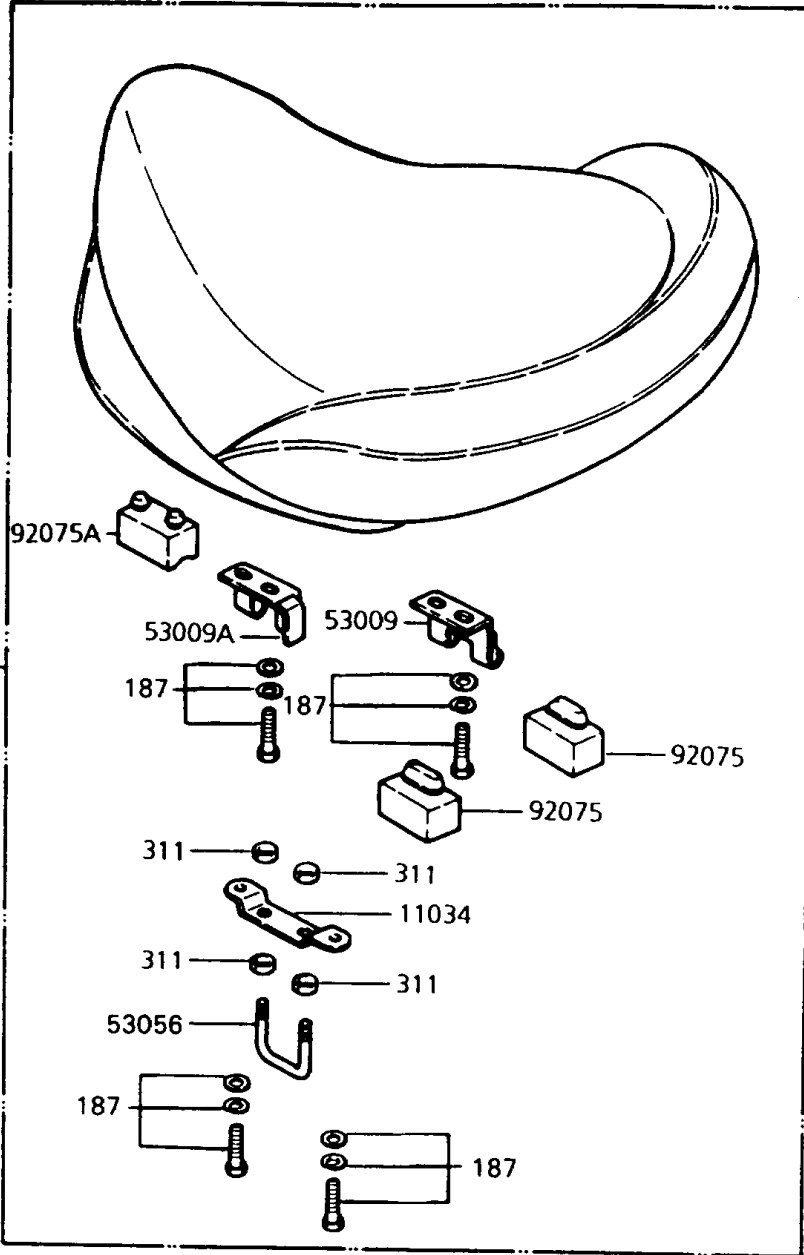

1993 Police 1000 PARTS DIAGRAM

Seat

REF. LABELS

53001

REF. IGNITION SWITCH

1993 Police 1000 PARTS LIST

Seat

| ITEM NAME | PART NUMBER | QUANTITY |
|----------------------------------|-------------|----------|
| BRACKET,SEAT CATCH (Ref # 11034) | 11034-1329 | 1 |
| STAY,SEAT STAND (Ref # 35011) | 35011-4003 | 1 |
| SEAT-ASSY (Ref # 53001) | 53001-1220 | 1 |
| HINGE,SEAT (Ref # 53009) | 53009-017 | 1 |
| HINGE,SEAT,FR (Ref # 53009A) | 53009-1029 | 1 |
| HOOK,SEAT (Ref # 53056) | 53056-002 | 1 |
| PIN,SEAT PIVOT (Ref # 92043) | 92043-1021 | 2 |
| DAMPER (Ref # 92075) | 92075-099 | 2 |
| DAMPER,SEAT (Ref # 92075A) | 92075-1133 | 1 |
| SPRING,SEAT HOOK (Ref # 92081) | 92081-1053 | 1 |
| BOLT-UPSET-WSP (Ref # 187) | 187B0614 | 7 |
| NUT-HEX,6MM (Ref # 311) | 311B0600 | 4 |
| PIN-SNAP (Ref # 554) | 554A0600 | 3 |