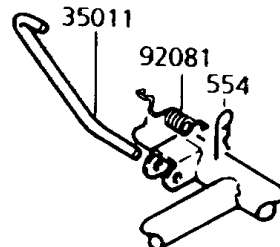

1993 Police 1000 PARTS DIAGRAM

Seat

REF. LABELS

53001

REF. IGNITION SWITCH

1993 Police 1000 PARTS LIST

Seat

| ITEM NAME | PART NUMBER | QUANTITY |
|----------------------------------|-------------|----------|
| BRACKET,SEAT CATCH (Ref # 11034) | 11034-1329 | 1 |
| STAY,SEAT STAND (Ref # 35011) | 35011-4003 | 1 |
| SEAT-ASSY (Ref # 53001) | 53001-1220 | 1 |
| HINGE,SEAT (Ref # 53009) | 53009-017 | 1 |
| HINGE,SEAT,FR (Ref # 53009A) | 53009-1029 | 1 |
| HOOK,SEAT (Ref # 53056) | 53056-002 | 1 |
| PIN,SEAT PIVOT (Ref # 92043) | 92043-1021 | 2 |
| DAMPER (Ref # 92075) | 92075-099 | 2 |
| DAMPER,SEAT (Ref # 92075A) | 92075-1133 | 1 |
| SPRING,SEAT HOOK (Ref # 92081) | 92081-1053 | 1 |
| BOLT-UPSET-WSP (Ref # 187) | 187B0614 | 7 |
| NUT-HEX,6MM (Ref # 311) | 311B0600 | 4 |
| PIN-SNAP (Ref # 554) | 554A0600 | 3 |