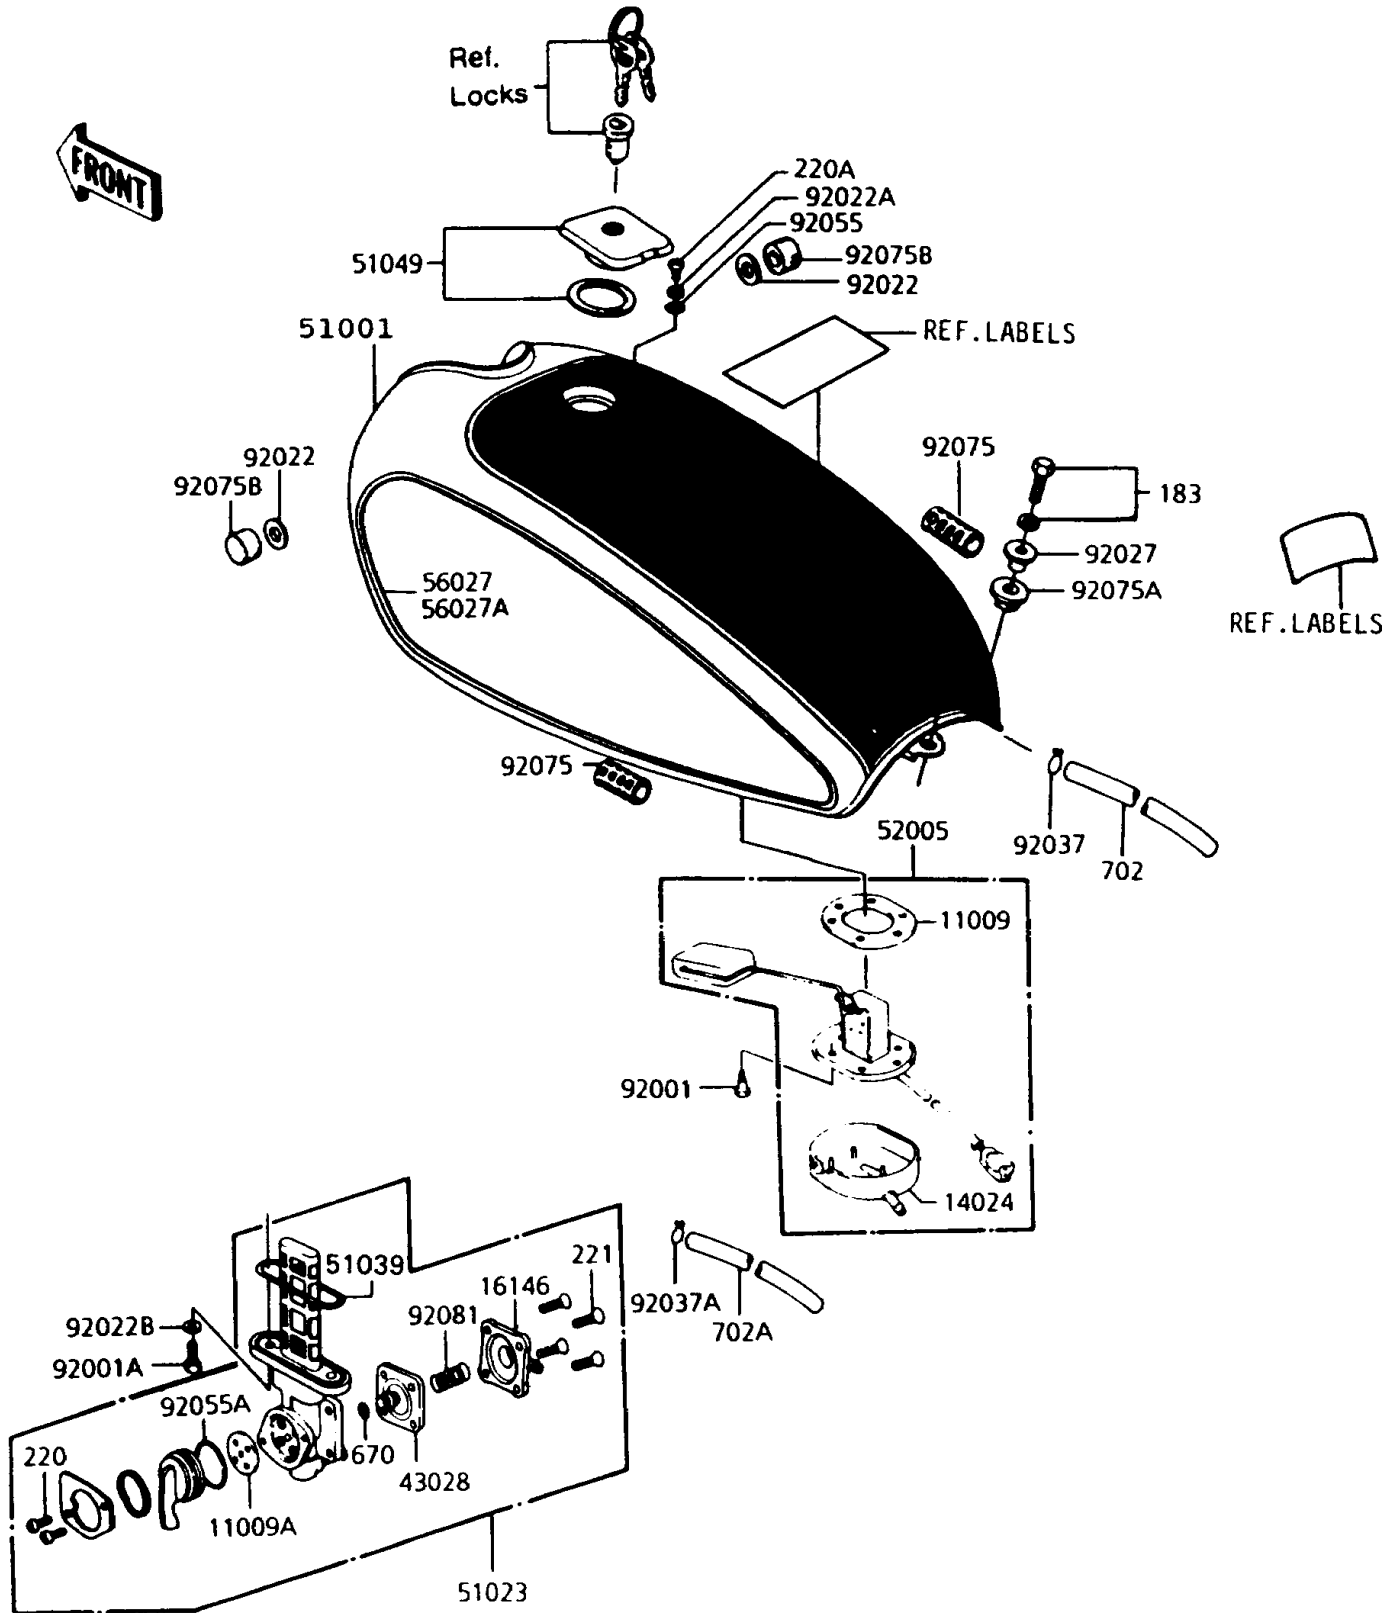

1995 Police 1000 PARTS DIAGRAM

Fuel Tank

1995 Police 1000 PARTS LIST

Fuel Tank

ITEM NAME	PART NUMBER	QUANTITY
GASKET,FUEL GAUGE (Ref # 11009)	11009-1037	1
GASKET,TAP VALVE (Ref # 11009A)	11009-1194	1
COVER,FUEL GAUGE (Ref # 14024)	14024-1434	1
COVER-ASSY,TAP DIAPHRAGM (Ref # 16146)	16146-1005	1
DIAPHRAGM,TAP (Ref # 43028)	43028-1015	1
TANK-COMP-FUEL,J.WHITE (Ref # 51001)	51001-1432-8C	1
TAP-ASSY,FUEL (Ref # 51023)	51023-1039	1
RING,TAP FLANGED (Ref # 51039)	51039-010	1
CAP-TANK,FUEL (Ref # 51049)	51049-1084	1
GAUGE,FUEL (Ref # 52005)	52005-1027	1
PATTERN (Ref # 56027)	56027-4072	1
PATTERN (Ref # 56027A)	56027-4073	1
BOLT,FUEL GAUGE (Ref # 92001)	92001-1069	1
BOLT,6X20 (Ref # 92001A)	92001-1091	1
WASHER,10.5X26X2.3 (Ref # 92022)	92022-044	1
WASHER,6.2X11X1.5 (Ref # 92022A)	92022-183	1
WASHER,5.1X10X1.0 (Ref # 92022B)	92022-1977	1
COLLAR,L=14 (Ref # 92027)	92027-1134	1
CLAMP,TUBE (Ref # 92037)	92037-1461	1
CLAMP,TUBE (Ref # 92037A)	92037-147	1
RING-O (Ref # 92055)	92055-1023	1
RING-O,TAP LEVER (Ref # 92055A)	92055-1027	1
DAMPER,FUEL TANK (Ref # 92075)	92075-084	1
DAMPER,FUEL TANK (Ref # 92075A)	92075-1116	1
DAMPER,FUEL TANK (Ref # 92075B)	92075-125	1
SPRING,TAP DIAPHRAGM (Ref # 92081)	92081-1171	1
BOLT-UPSET-WS-SMALL (Ref # 183)	183B0830	1
SCREW-PAN-CROS (Ref # 220)	220B0308	1
SCREW-PAN-CROS (Ref # 220A)	220B0510	1

1995 Police 1000 PARTS LIST

Fuel Tank

ITEM NAME	PART NUMBER	QUANTITY
SCREW-CSK-CROS,4X14 (Ref # 221)	221B0414	1
O RING,4MM (Ref # 670)	670B1504	1
TUBE-RUBBER,5X800 (Ref # 702)	702A05800	1
TUBE-RUBBER,7X10X780 (Ref # 702A)	702A07780	1