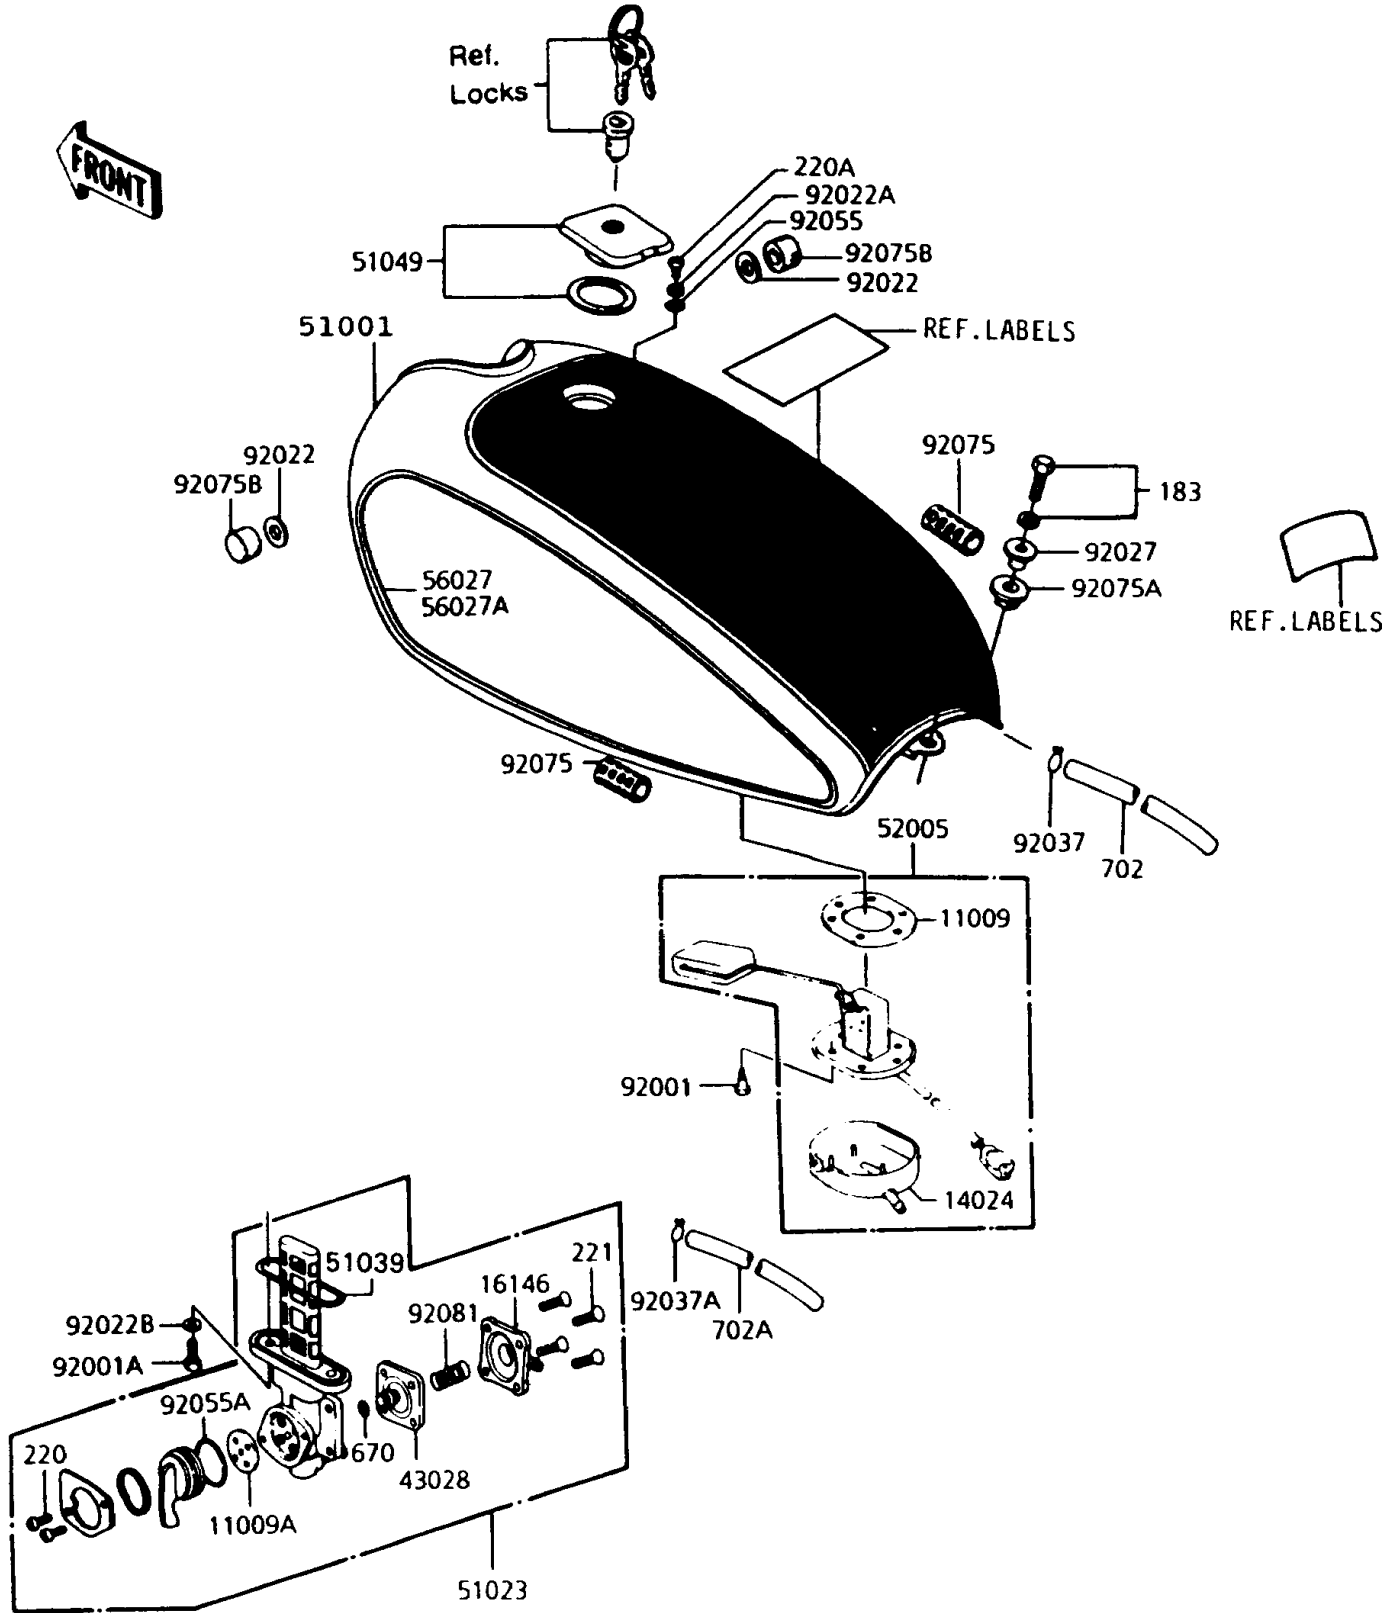

# 1994 Police 1000 PARTS DIAGRAM

Fuel Tank

# 1994 Police 1000 PARTS LIST

## Fuel Tank

ITEM NAME	PART NUMBER	QUANTITY
GASKET,FUEL GAUGE (Ref # 11009)	11009-1037	1
GASKET,TAP VALVE (Ref # 11009A)	11009-1194	1
COVER,FUEL GAUGE (Ref # 14024)	14024-1434	1
COVER-ASSY,TAP DIAPHRAGM (Ref # 16146)	16146-1005	1
DIAPHRAGM,TAP (Ref # 43028)	43028-1015	1
TANK-COMP-FUEL,J.WHITE (Ref # 51001)	51001-1432-8C	1
TAP-ASSY,FUEL (Ref # 51023)	51023-1039	1
RING,TAP FLANGED (Ref # 51039)	51039-010	1
CAP-TANK,FUEL (Ref # 51049)	51049-1084	1
GAUGE,FUEL (Ref # 52005)	52005-1027	1
PATTERN (Ref # 56027)	56027-4072	1
PATTERN (Ref # 56027A)	56027-4073	1
BOLT,FUEL GAUGE (Ref # 92001)	92001-1069	6
BOLT,6X20 (Ref # 92001A)	92001-1091	2
WASHER,10.5X26X2.3 (Ref # 92022)	92022-044	2
WASHER,6.2X11X1.5 (Ref # 92022A)	92022-183	2
WASHER,5.1X10X1.0 (Ref # 92022B)	92022-1977	2
COLLAR,L=14 (Ref # 92027)	92027-1134	1
CLAMP,TUBE (Ref # 92037)	92037-1461	1
CLAMP,TUBE (Ref # 92037A)	92037-147	1
RING-O (Ref # 92055)	92055-1023	2
RING-O,TAP LEVER (Ref # 92055A)	92055-1027	1
DAMPER,FUEL TANK (Ref # 92075)	92075-084	2
DAMPER,FUEL TANK (Ref # 92075A)	92075-1116	1
DAMPER,FUEL TANK (Ref # 92075B)	92075-125	2
SPRING,TAP DIAPHRAGM (Ref # 92081)	92081-1171	1
BOLT-UPSET-WS-SMALL (Ref # 183)	183B0830	1
SCREW-PAN-CROS (Ref # 220)	220B0308	2
SCREW-PAN-CROS (Ref # 220A)	220B0510	2

## Fuel Tank

ITEM NAME	PART NUMBER	QUANTITY
SCREW-CSK-CROS,4X14 (Ref # 221)	221B0414	4
O RING,4MM (Ref # 670)	670B1504	1
TUBE-RUBBER,5X800 (Ref # 702)	702A05800	1
TUBE-RUBBER,7X10X780 (Ref # 702A)	702A07780	1