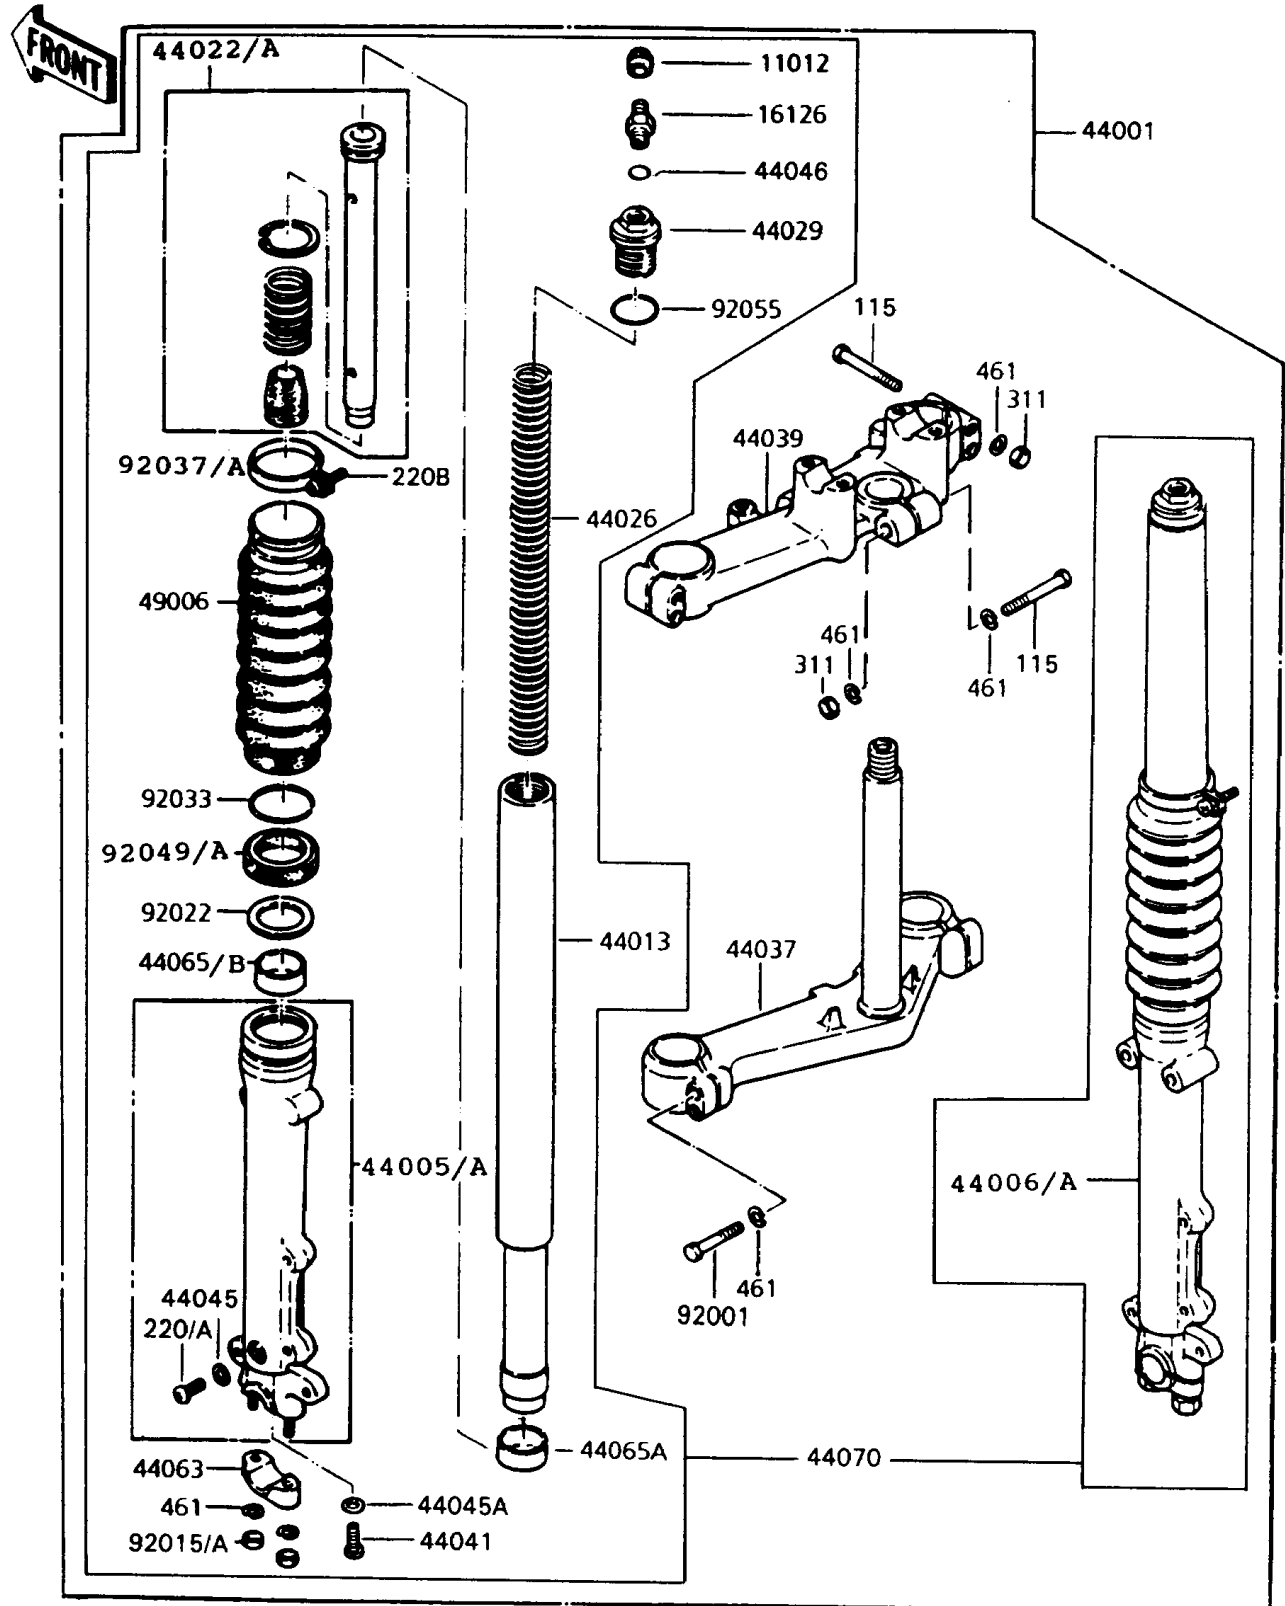

1995 Police 1000 PARTS DIAGRAM

Front Fork

1995 Police 1000 PARTS LIST

Front Fork

ITEM NAME	PART NUMBER	QUANTITY
CAP,AIR VALVE (Ref # 11012)	11012-1241	1
VALVE,AIR (Ref # 16126)	16126-1046	1
PIPE-LEFT FORK OUTER (Ref # 44005)	44005-1332	1
PIPE-RIGHT FORK OUTER (Ref # 44006)	44006-1328	1
PIPE-FORK INNER (Ref # 44013)	44013-4002	1
CYLINDER-FORK (Ref # 44022A)	44022-1083	1
SPRING-FRONT FORK (Ref # 44026)	44026-1312	1
SEAT-FORK SPRING (Ref # 44029)	44029-4001	1
HOLDER-FORK UNDER (Ref # 44037)	44037-4004	1
HOLDER-FORK UPPER (Ref # 44039)	44039-4007	1
BOLT,SOCKET,FORK CYLINDER (Ref # 44041)	44041-040	1
GASKET,FORK DRAIN PLUG (Ref # 44045)	44045-002	1
GASKET (Ref # 44045A)	44045-057	1
RING-O (Ref # 44046)	44046-017	1
HOLDER-FRONT AXLE (Ref # 44063)	44063-011	1
BUSHING-FRONT FORK,INNER PIPE (Ref # 44065A)	44065-1057	1
BUSHING-FRONT FORK,OUTER TUBE (Ref # 44065B)	44065-1091	1
DAMPER-ASSY,FORK (Ref # 44070)	44070-5139	1
BOOT,FORK,BLACK (Ref # 49006)	49006-1079	1
BOLT,8X38 (Ref # 92001)	92001-1700	1
NUT,LOCK,8MM (Ref # 92015A)	92015-1390	1
WASHER,FORK OUTER PIPE (Ref # 92022)	92022-1262	1
RING-SNAP,FORK (Ref # 92033)	92033-1047	1
CLAMP,FORK BOOTS (Ref # 92037)	92037-1024	1
SEAL-OIL,FORK (Ref # 92049A)	92049-1178	1
BOLT-SMALL-UPSET (Ref # 115)	115G0855	1
SCREW-PAN-CROS,4X6 (Ref # 220)	220B0406	1
SCREW-PAN-CROS (Ref # 220B)	220B0420	1
NUT-HEX,8MM (Ref # 311)	311G0800	1

1995 Police 1000 PARTS LIST

Front Fork

ITEM NAME	PART NUMBER	QUANTITY
WASHER-SPRING,8MM (Ref # 461)	461F0800	1