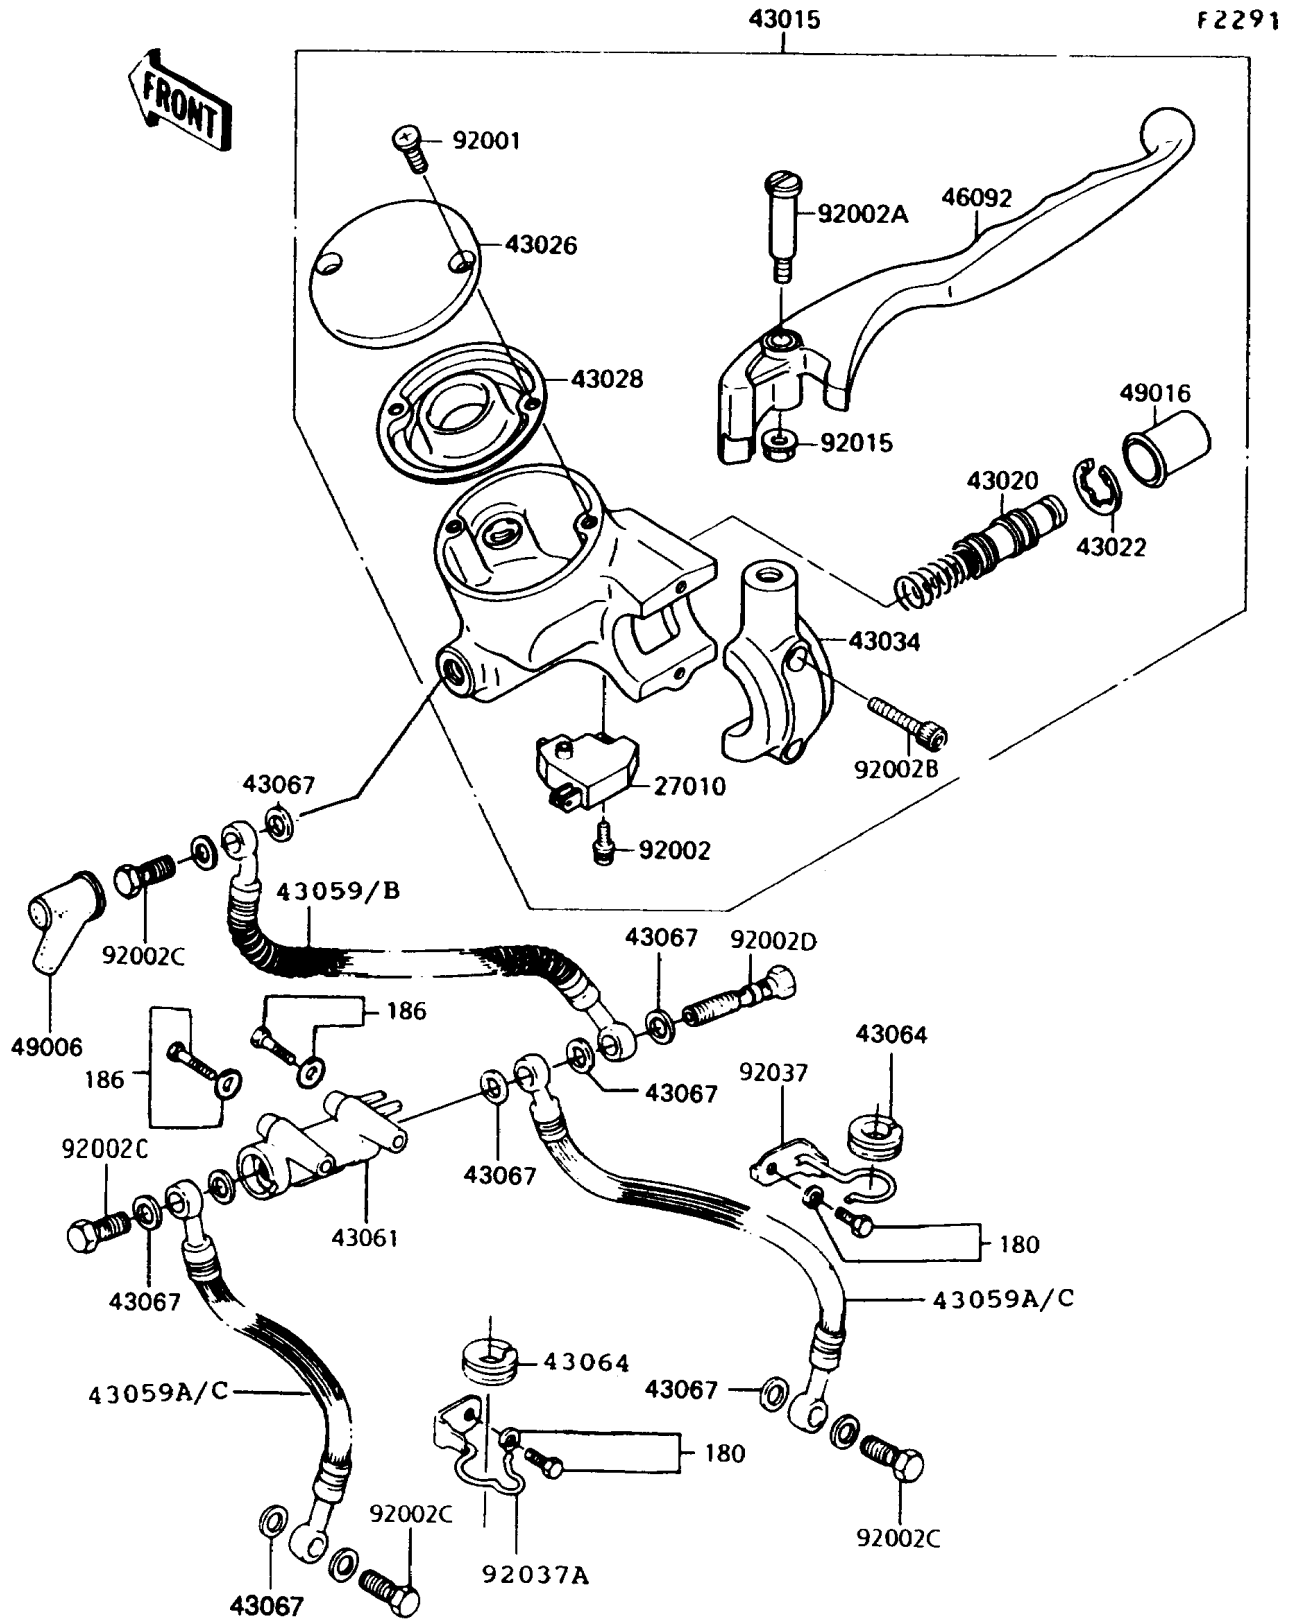

1994 Police 1000 PARTS DIAGRAM

Front Master Cylinder

1994 Police 1000 PARTS LIST

Front Master Cylinder

ITEM NAME	PART NUMBER	QUANTITY
SWITCH,BRAKE (Ref # 27010)	27010-1170	1
CYLINDER-ASSY-MASTER,FR (Ref # 43015)	43015-1449	1
PISTON-COMP-BRAKE,FR (Ref # 43020)	43020-1054	1
STOPPER-BRAKE,PISTON (Ref # 43022)	43022-1010	1
CAP-BRAKE (Ref # 43026)	43026-1068	1
DIAPHRAGM,MASTER CYLINDER (Ref # 43028)	43028-1071	1
HOLDER-BRAKE,MASTER CYLINDER (Ref # 43034)	43034-1113	1
HOSE-BRAKE,FR (Ref # 43059B)	43059-1784	1
HOSE-BRAKE,FR (Ref # 43059C)	43059-1785	2
JOINT-BRAKE (Ref # 43061)	43061-1004	1
GROMMET,HOSE CLAMP (Ref # 43064)	43064-006	2
WASHER,10.5X15X1.5 (Ref # 43067)	43067-001	11
LEVER-GRIP,FRONT BRAKE (Ref # 46092)	46092-1146	1
BOOT,DUST (Ref # 49006)	49006-1041	1
COVER-SEAL,MASTER CYLINDER (Ref # 49016)	49016-1044	1
SCREW,5MM (Ref # 92001)	92001-1727	2
BOLT,6X25 (Ref # 92002)	92002-1320	1
BOLT,LEVER SET (Ref # 92002A)	92002-1322	1
BOLT,SOCKET,6X20 (Ref # 92002B)	92002-1324	2
BOLT,OIL,L=23 (Ref # 92002C)	92002-1888	4
BOLT,OIL,L=37 (Ref # 92002D)	92002-1909	1
NUT,FLANGED,6MM (Ref # 92015)	92015-1233	1
CLAMP,BRAKE HOSE (Ref # 92037)	92037-1218	1
CLAMP,BRAKE HOSE,LH (Ref # 92037A)	92037-1367	1
BOLT-UPSET-WS,6X12 (Ref # 180)	180B0612	2
BOLT-UPSET-WP (Ref # 186)	186B0660	2