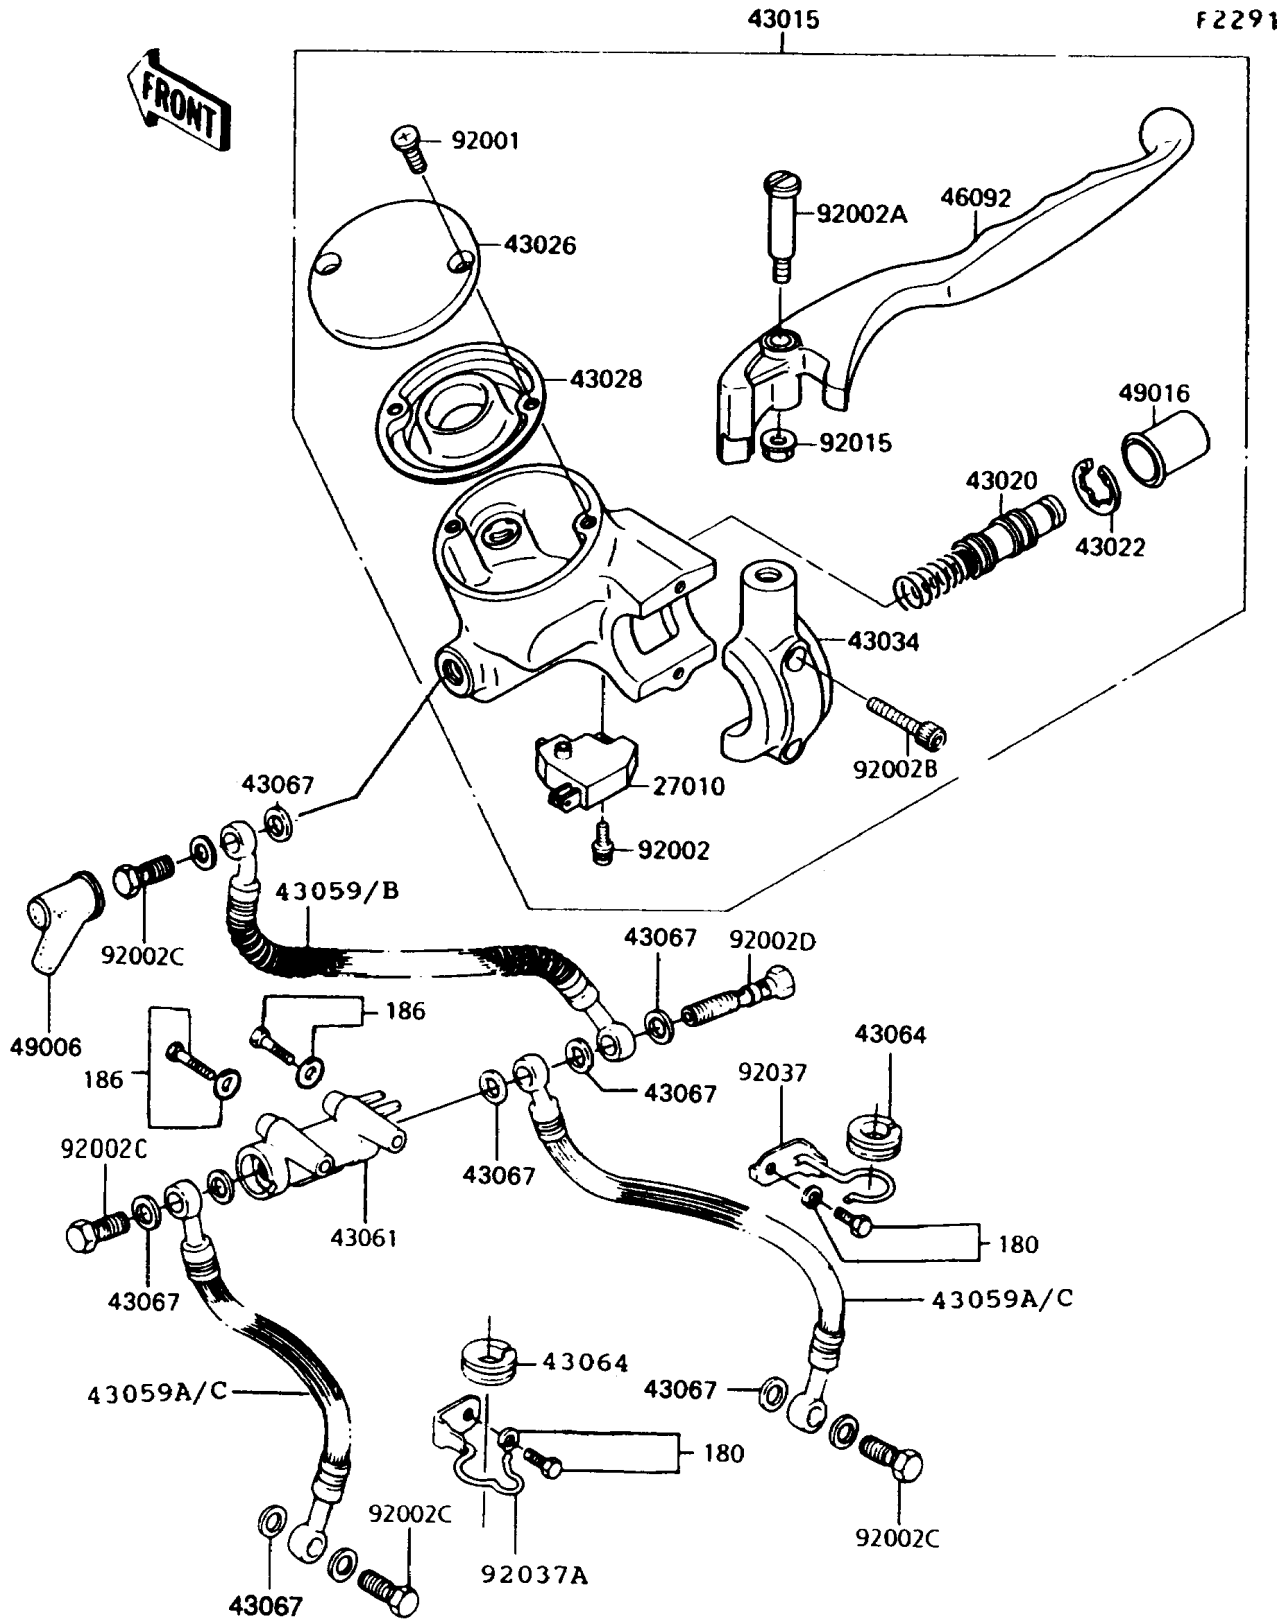

1994 Police 1000 PARTS DIAGRAM

Front Master Cylinder

1994 Police 1000 PARTS LIST

Front Master Cylinder

ITEM NAME	PART NUMBER	QUANTITY
SWITCH,BRAKE (Ref # 27010)	27010-1170	1
CYLINDER-ASSY-MASTER,FR (Ref # 43015)	43015-1449	1
PISTON-COMP-BRAKE,FR (Ref # 43020)	43020-1054	1
STOPPER-BRAKE,PISTON (Ref # 43022)	43022-1010	1
CAP-BRAKE (Ref # 43026)	43026-1068	1
DIAPHRAGM,MASTER CYLINDER (Ref # 43028)	43028-1071	1
HOLDER-BRAKE,MASTER CYLINDER (Ref # 43034)	43034-1113	1
HOSE-BRAKE,FR (Ref # 43059B)	43059-1784	1
HOSE-BRAKE,FR (Ref # 43059C)	43059-1785	2
JOINT-BRAKE (Ref # 43061)	43061-1004	1
GROMMET,HOSE CLAMP (Ref # 43064)	43064-006	2
WASHER,10.5X15X1.5 (Ref # 43067)	43067-001	11
LEVER-GRIP,FRONT BRAKE (Ref # 46092)	46092-1146	1
BOOT,DUST (Ref # 49006)	49006-1041	1
COVER-SEAL,MASTER CYLINDER (Ref # 49016)	49016-1044	1
SCREW,5MM (Ref # 92001)	92001-1727	2
BOLT,6X25 (Ref # 92002)	92002-1320	1
BOLT,LEVER SET (Ref # 92002A)	92002-1322	1
BOLT,SOCKET,6X20 (Ref # 92002B)	92002-1324	2
BOLT,OIL,L=23 (Ref # 92002C)	92002-1888	4
BOLT,OIL,L=37 (Ref # 92002D)	92002-1909	1
NUT,FLANGED,6MM (Ref # 92015)	92015-1233	1
CLAMP,BRAKE HOSE (Ref # 92037)	92037-1218	1
CLAMP,BRAKE HOSE,LH (Ref # 92037A)	92037-1367	1
BOLT-UPSET-WS,6X12 (Ref # 180)	180B0612	2
BOLT-UPSET-WP (Ref # 186)	186B0660	2