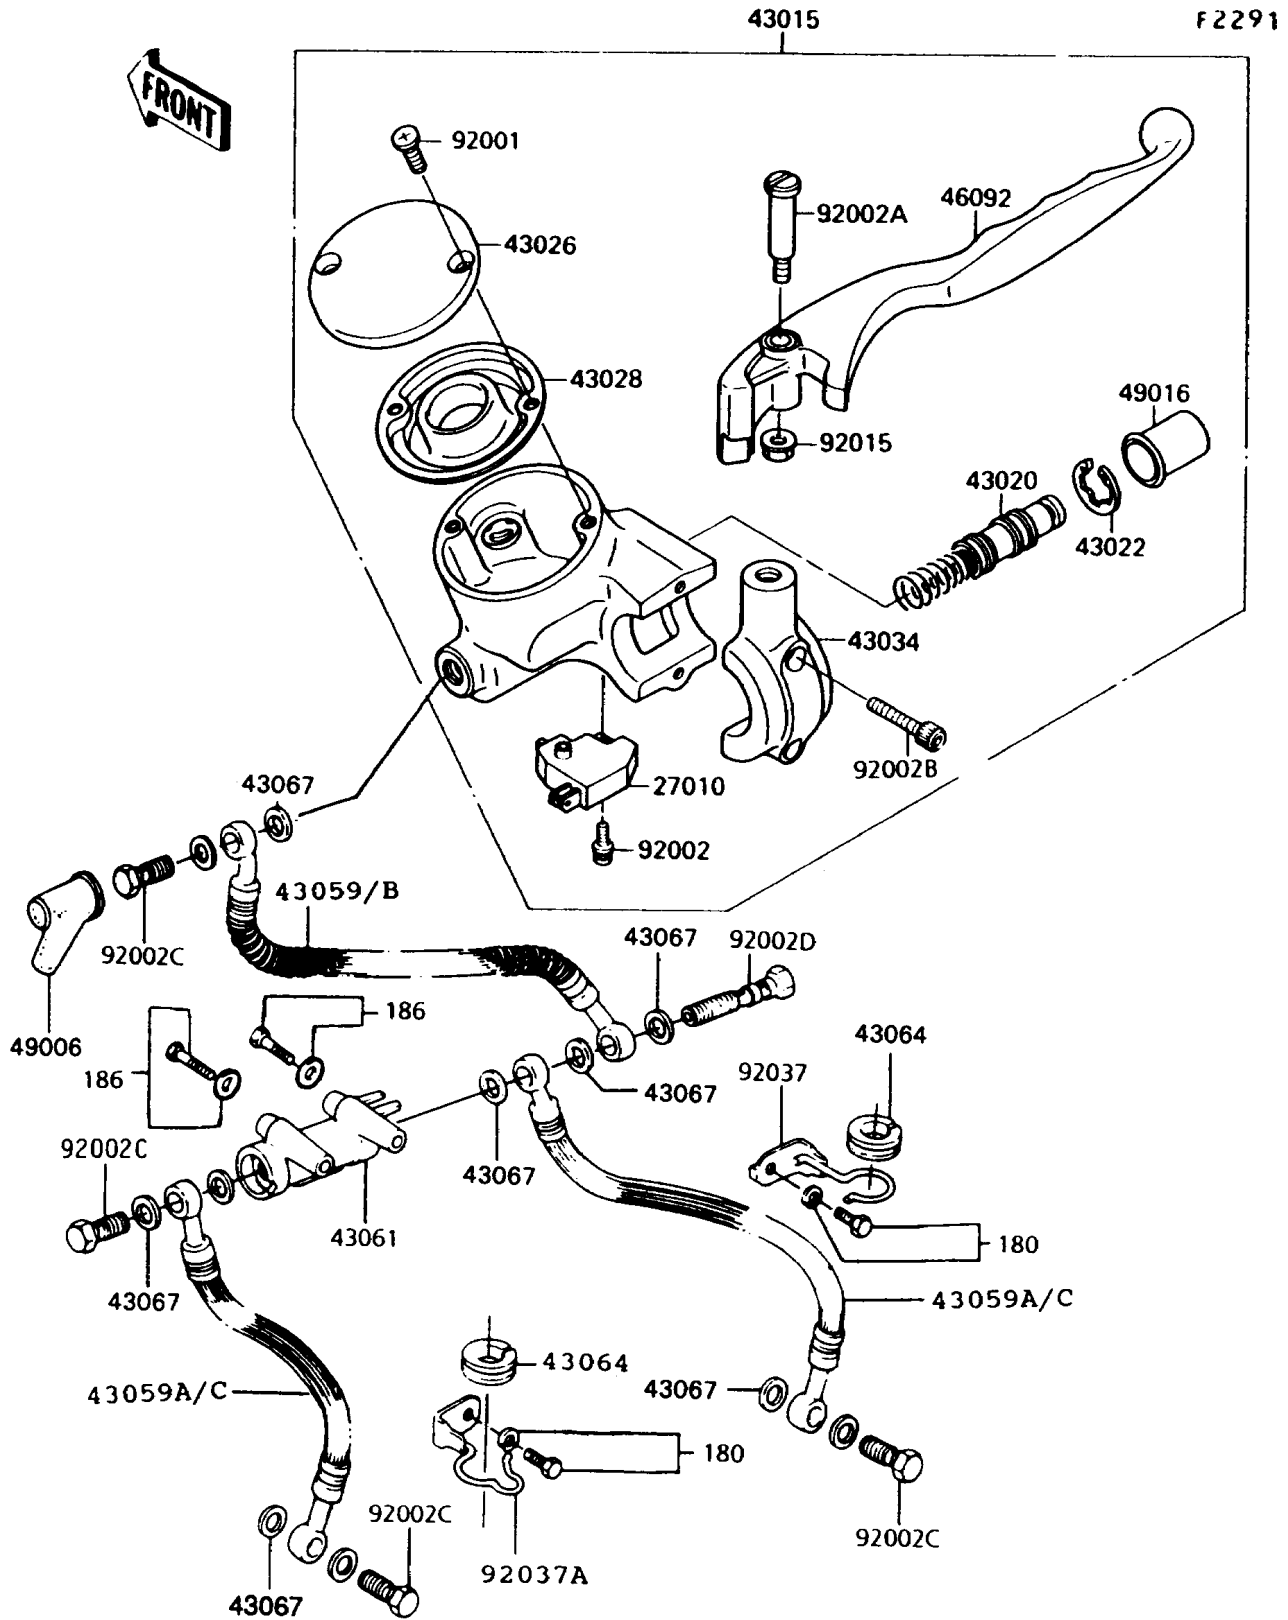

1993 Police 1000 PARTS DIAGRAM

Front Master Cylinder

1993 Police 1000 PARTS LIST

Front Master Cylinder

ITEM NAME	PART NUMBER	QUANTITY
-----------	-------------	----------