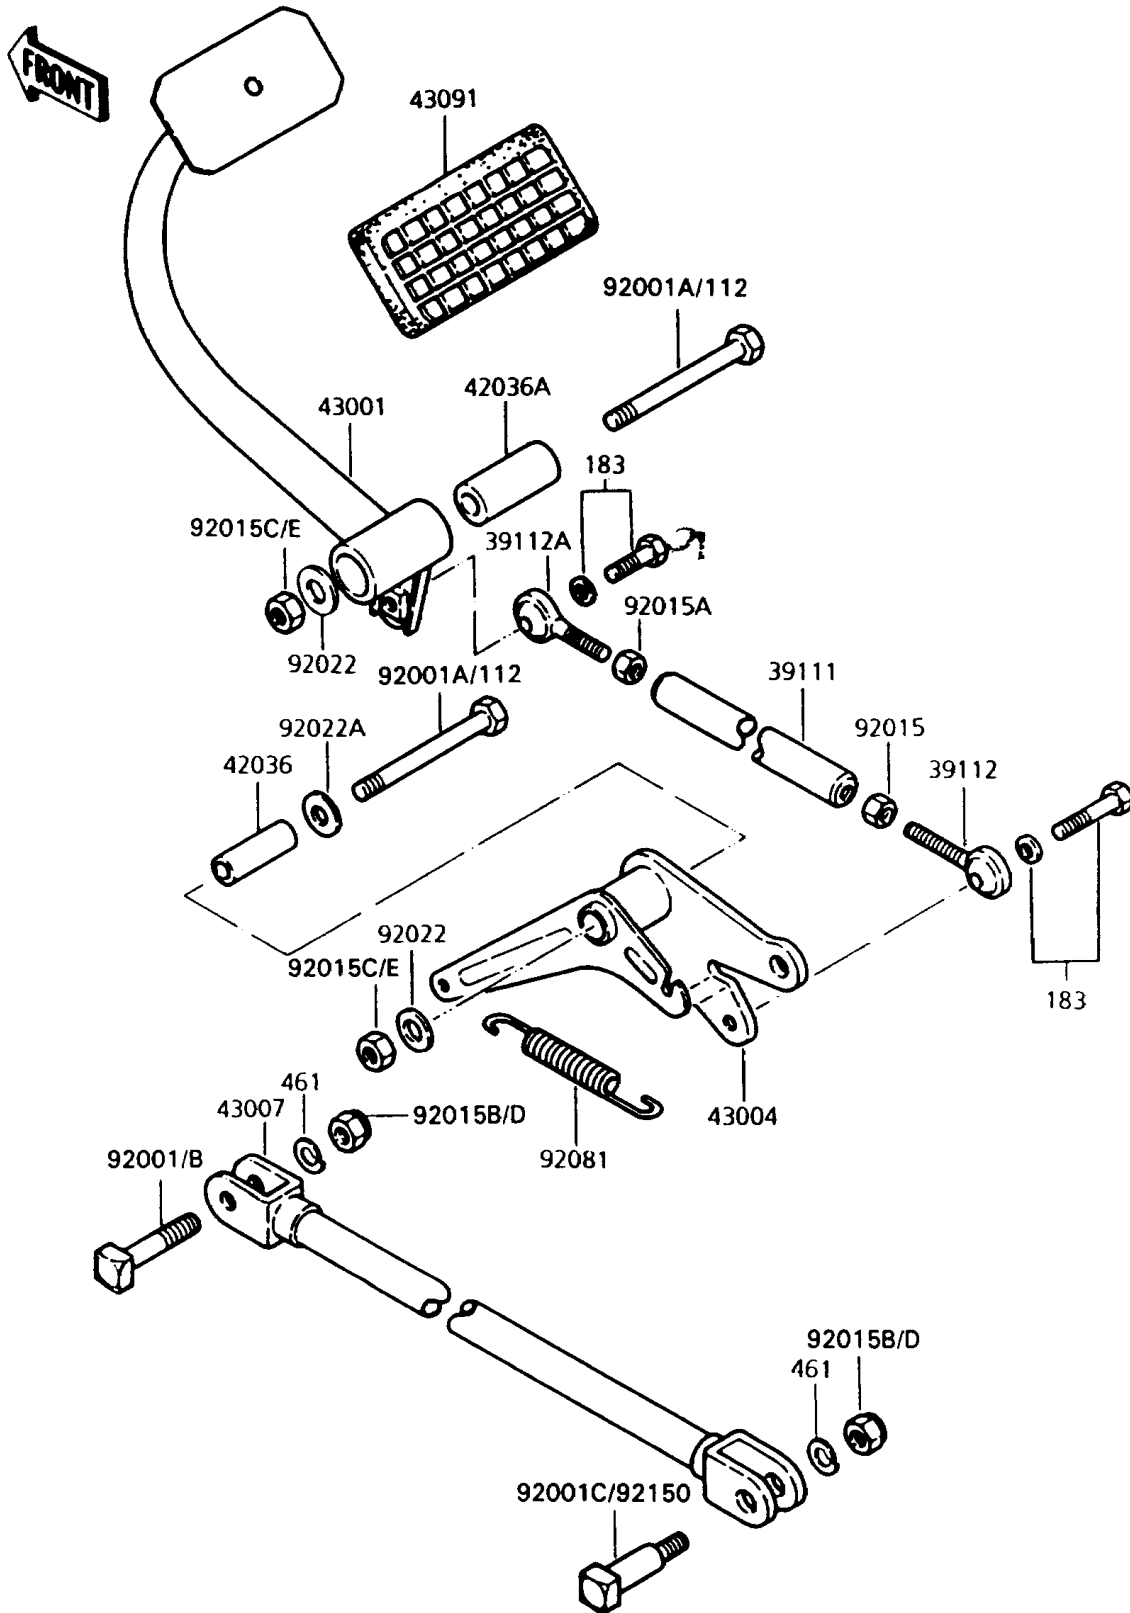

# 1993 Police 1000 PARTS DIAGRAM

Brake Pedal/Torque Link

# 1993 Police 1000 PARTS LIST

Brake Pedal/Torque Link

ITEM NAME	PART NUMBER	QUANTITY
-----------	-------------	----------