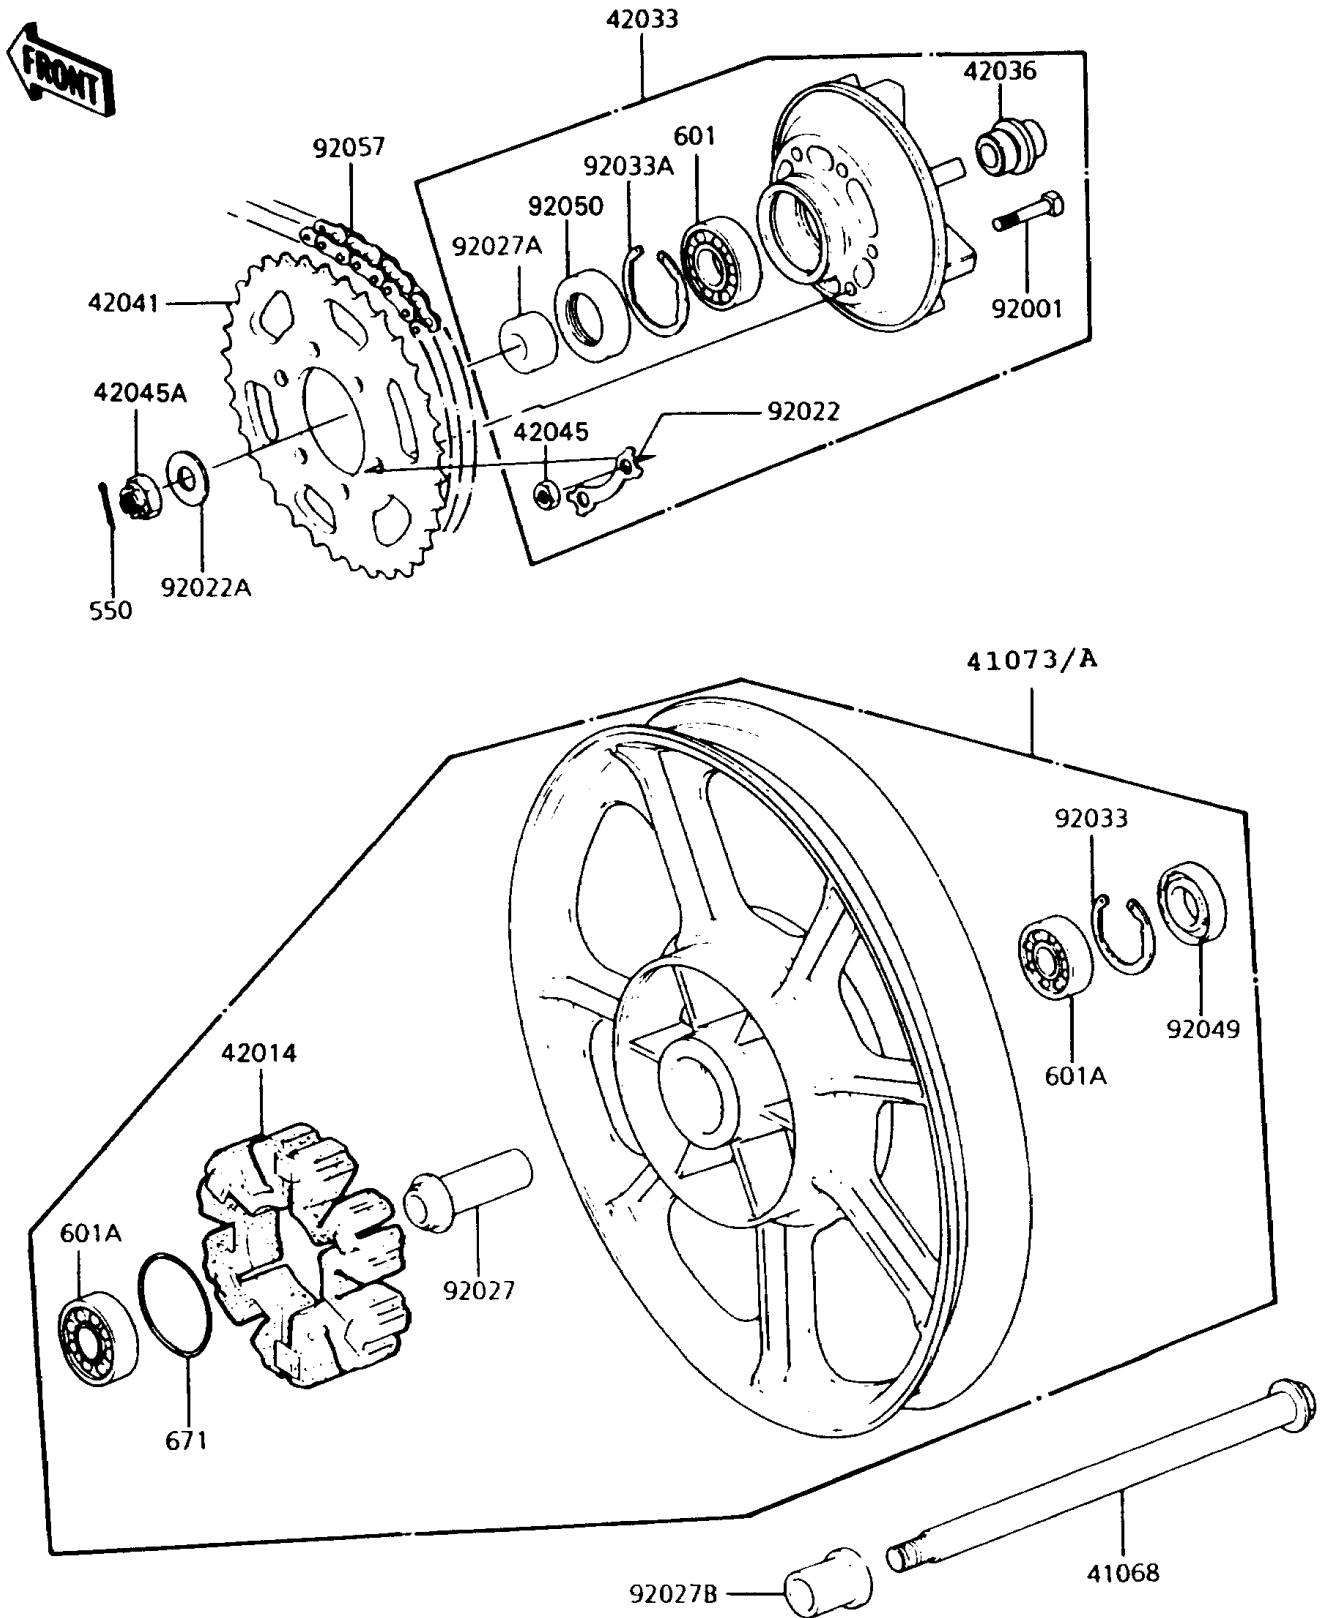

## 1995 Police 1000 PARTS DIAGRAM

Rear Wheel/Chain

## 1995 Police 1000 PARTS LIST

Rear Wheel/Chain

ITEM NAME	PART NUMBER	QUANTITY
AXLE,RR,L=300 (Ref # 41068)	41068-1087	1
WHEEL-ASSY,RR,P.C.GRAY (Ref # 41073A)	41073-1551-DH	1
DAMPER,RR HUB SHOCK,"1000" (Ref # 42014)	42014-033	1
COUPLING-ASSY,RR HUB (Ref # 42033)	42033-1024	1
SLEEVE,L=33 (Ref # 42036)	42036-1039	1
SPROCKET-HUB,41T (Ref # 42041)	42041-1058	1
NUT,10MM (Ref # 42045)	42045-005	1
NUT,CASTLE,18MM (Ref # 42045A)	42045-018	1
BOLT,10X41 (Ref # 92001)	92001-161	1
WASHER,LOCK (Ref # 92022)	92022-1212	1
WASHER,20.3X34X4.5 (Ref # 92022A)	92022-248	1
COLLAR,L=89.5 (Ref # 92027)	92027-1286	1
COLLAR,20X40X16.5 (Ref # 92027A)	92027-1287	1
COLLAR,L=31 (Ref # 92027B)	92027-1288	1
RING-SNAP,52MM (Ref # 92033)	92033-1043	1
RING-SNAP,62MM (Ref # 92033A)	92033-1044	1
SEAL-OIL,28X52X5 (Ref # 92049)	92049-1061	1
SEAL-OIL,AJN40627 (Ref # 92050)	92050-027	1
CHAIN,DRIVE,EK630SZDOX98L (Ref # 92057)	92057-1067	1
PIN-COTTER,4.0X35 (Ref # 550)	550D4035	1
BEARING-BALL,#6206G2 (Ref # 601)	601B6206G	1
BEARING-BALL,#6304UUC3 (Ref # 601A)	601B6304UU	1
O RING,65MM (Ref # 671)	671B2565	1