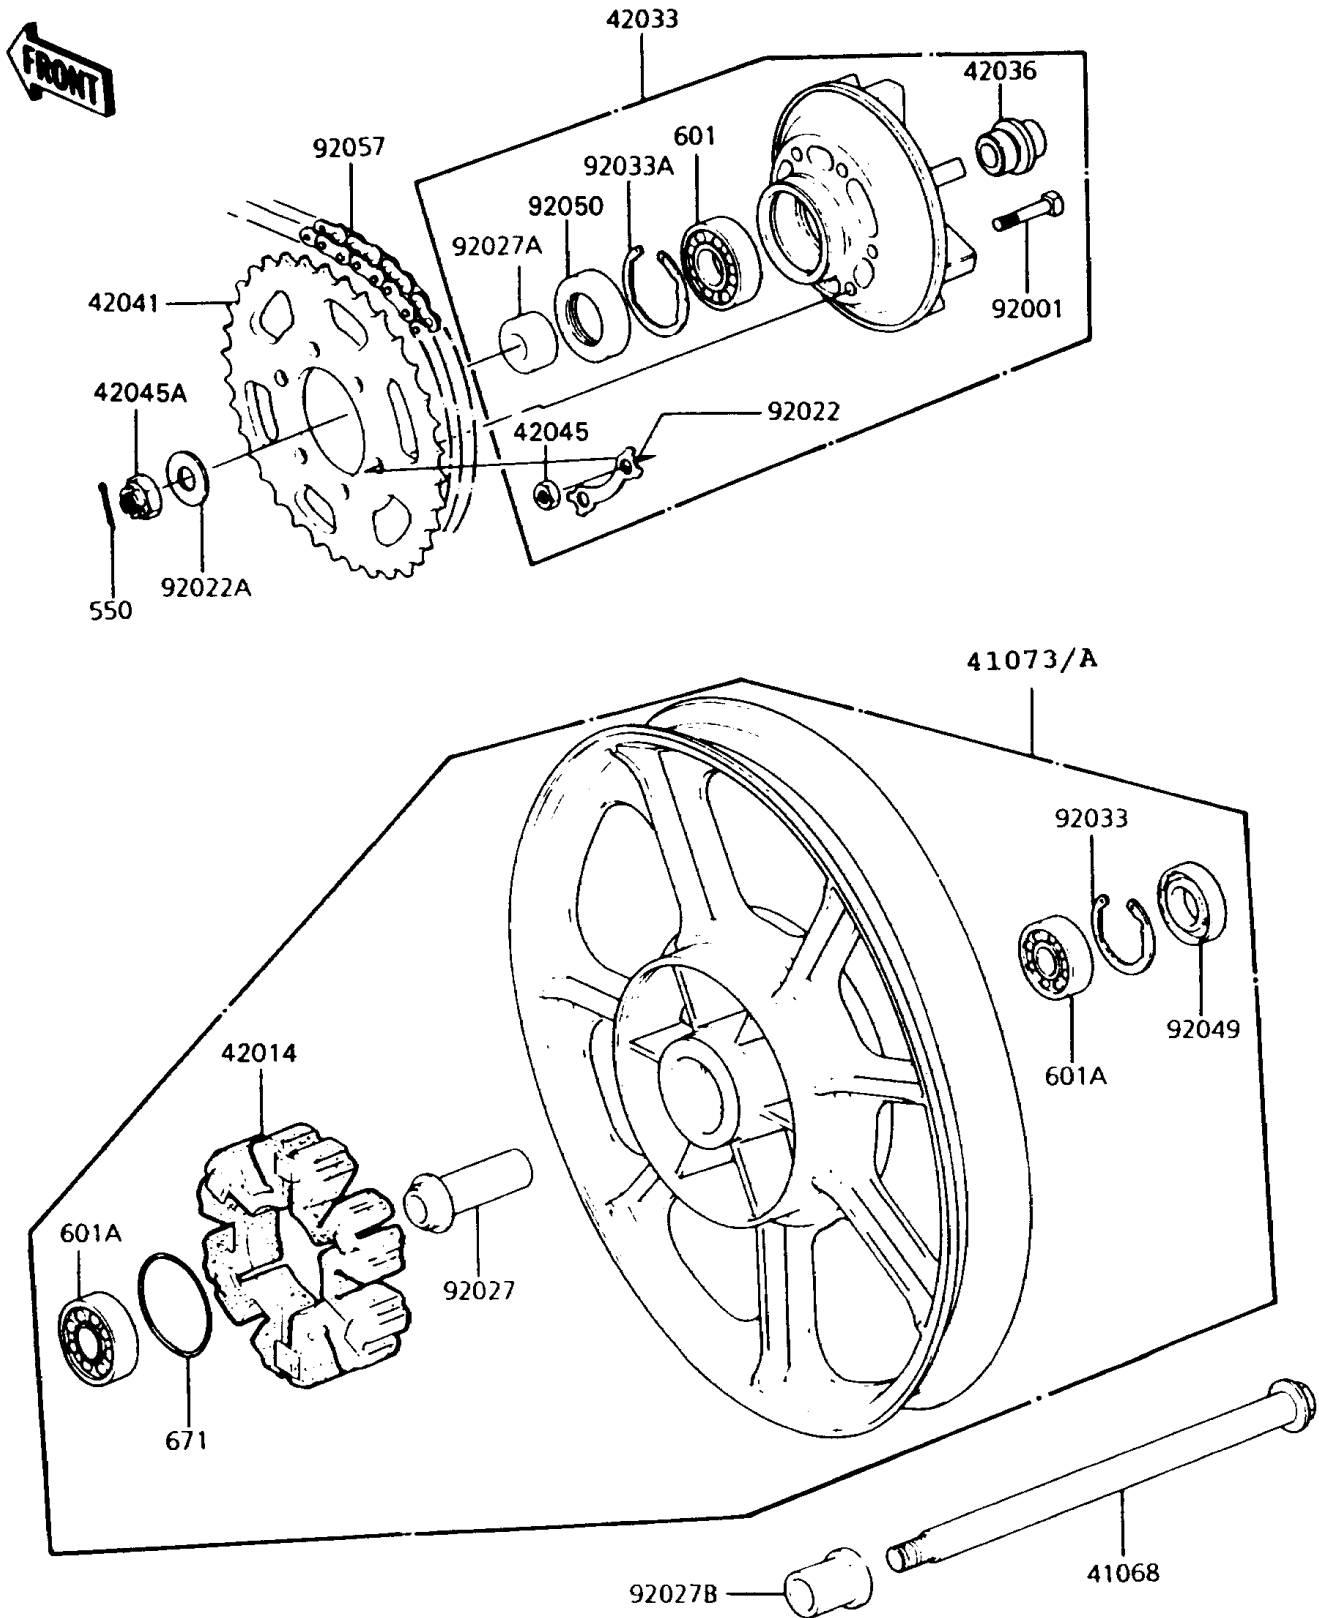

1993 Police 1000 PARTS DIAGRAM

Rear Wheel/Chain

1993 Police 1000 PARTS LIST

Rear Wheel/Chain

ITEM NAME	PART NUMBER	QUANTITY
AXLE,RR,L=300 (Ref # 41068)	41068-1087	1
WHEEL-ASSY,RR,SOLID,F.BLACK (Ref # 41073)	41073-1141-21	1
DAMPER,RR HUB SHOCK,"1000" (Ref # 42014)	42014-033	1
COUPLING-ASSY,RR HUB (Ref # 42033)	42033-1024	1
SLEEVE,L=33 (Ref # 42036)	42036-1039	1
SPROCKET-HUB,41T (Ref # 42041)	42041-1058	1
NUT,10MM (Ref # 42045)	42045-005	6
NUT,CASTLE,18MM (Ref # 42045A)	42045-018	1
BOLT,10X41 (Ref # 92001)	92001-161	6
WASHER,LOCK (Ref # 92022)	92022-1212	3
WASHER,20.3X34X4.5 (Ref # 92022A)	92022-248	1
COLLAR,L=89.5 (Ref # 92027)	92027-1286	1
COLLAR,20X40X16.5 (Ref # 92027A)	92027-1287	1
COLLAR,L=31 (Ref # 92027B)	92027-1288	1
RING-SNAP,52MM (Ref # 92033)	92033-1043	1
RING-SNAP,62MM (Ref # 92033A)	92033-1044	1
SEAL-OIL,28X52X5 (Ref # 92049)	92049-1061	1
SEAL-OIL,AJN40627 (Ref # 92050)	92050-027	1
CHAIN,DRIVE,EK630SZDOX98L (Ref # 92057)	92057-1067	1
PIN-COTTER,4.0X35 (Ref # 550)	550D4035	1
BEARING-BALL,#6206G2 (Ref # 601)	601B6206G	1
BEARING-BALL,#6304UUC3 (Ref # 601A)	601B6304UU	2
O RING,65MM (Ref # 671)	671B2565	1