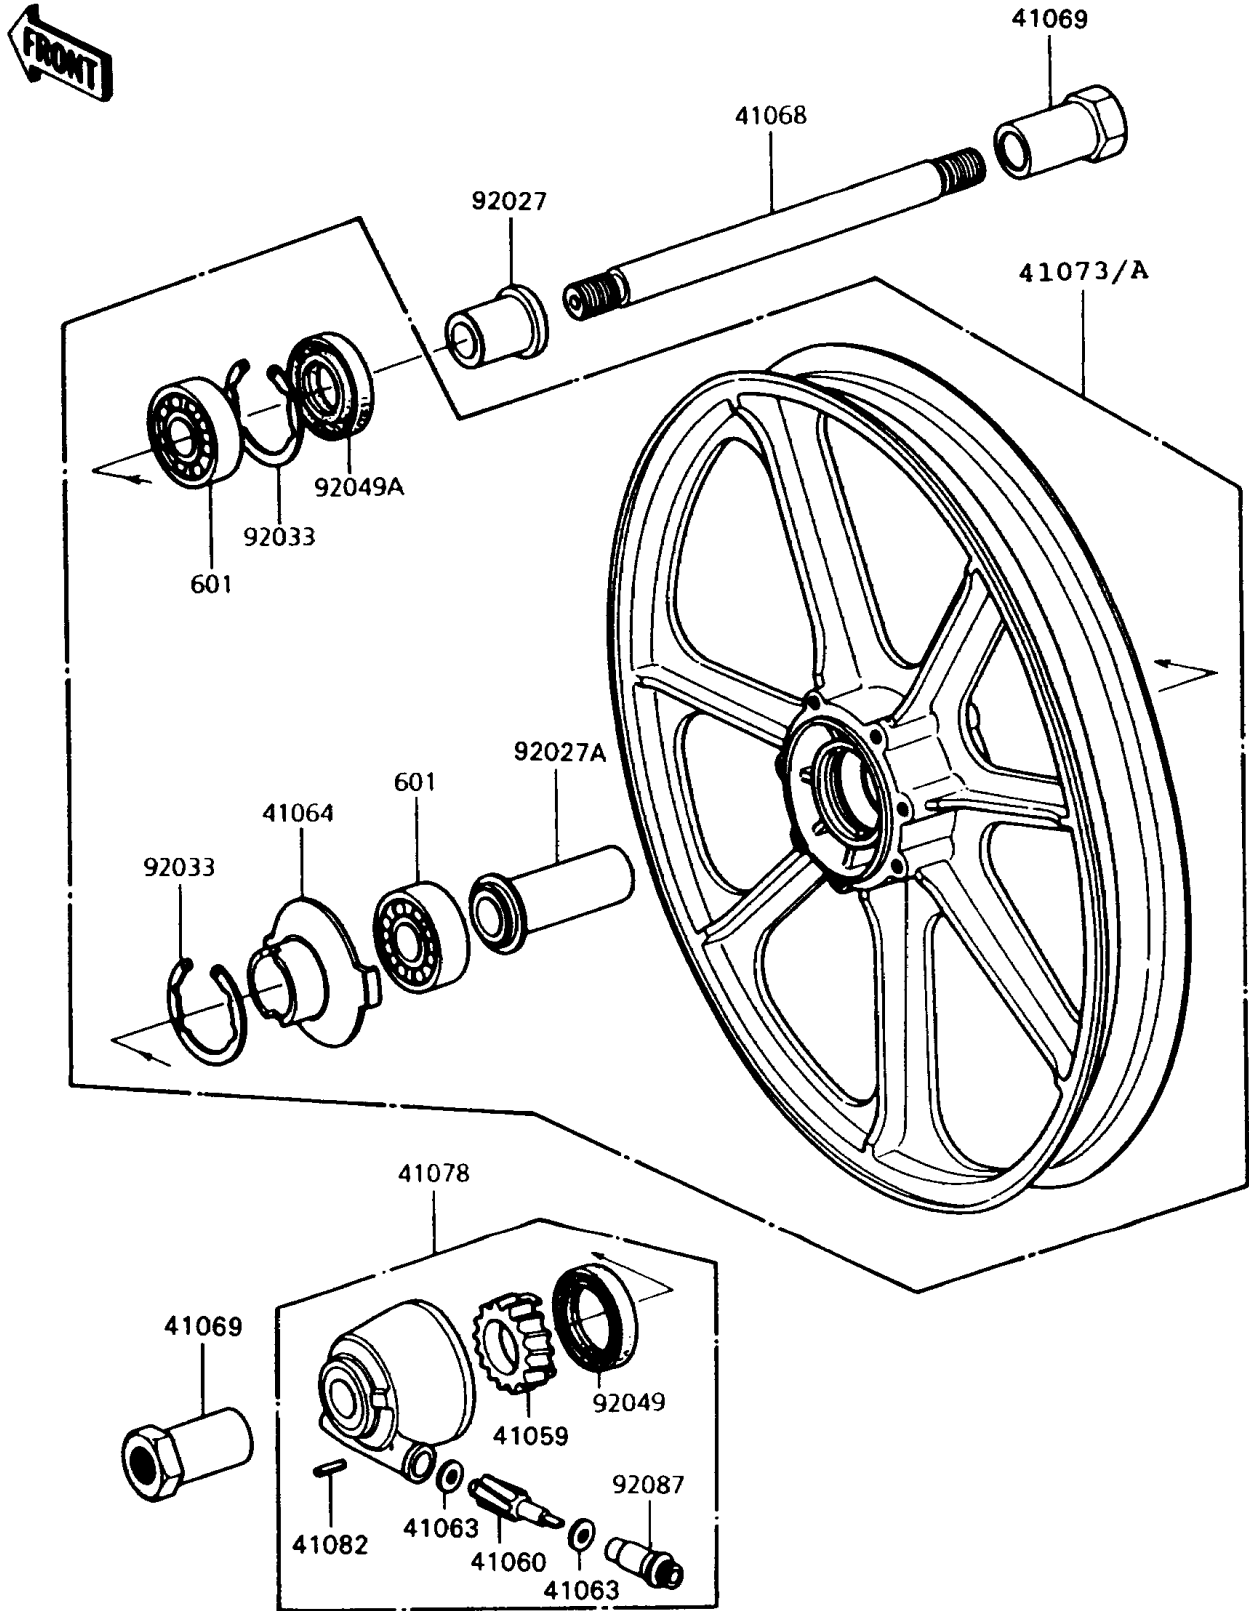

1995 Police 1000 PARTS DIAGRAM

Front Wheel

1995 Police 1000 PARTS LIST

Front Wheel

ITEM NAME	PART NUMBER	QUANTITY
GEAR-METER SCREW,26T (Ref # 41059)	41059-026	1
GEAR-METER SCREW,9T (Ref # 41060)	41060-1016	1
WASHER,5.1X9X0.4 (Ref # 41063)	41063-001	1
RECEIVER-SPEEDOMETER (Ref # 41064)	41064-1006	1
AXLE,FR,L=259 (Ref # 41068)	41068-1072	1
COLLAR,FRONT AXLE (Ref # 41069)	41069-031	1
WHEEL-ASSY,FR,P.C.GRAY (Ref # 41073A)	41073-1550-DH	1
CASE-ASSY-METER GEAR (Ref # 41078)	41078-1013	1
PIN,SPRING (Ref # 41082)	41082-001	1
COLLAR,L=30 (Ref # 92027)	92027-1225	1
COLLAR,FR HUB,L=80 (Ref # 92027A)	92027-1437	1
RING-SNAP,42MM (Ref # 92033)	92033-1041	1
SEAL-OIL,BJN30427-C3 (Ref # 92049)	92049-1057	1
SEAL-OIL,BJN22425 (Ref # 92049A)	92049-1058	1
BUSHING-METER GEAR (Ref # 92087)	92087-1002	1
BEARING-BALL,#6302UG (Ref # 601)	601B6302UG	1