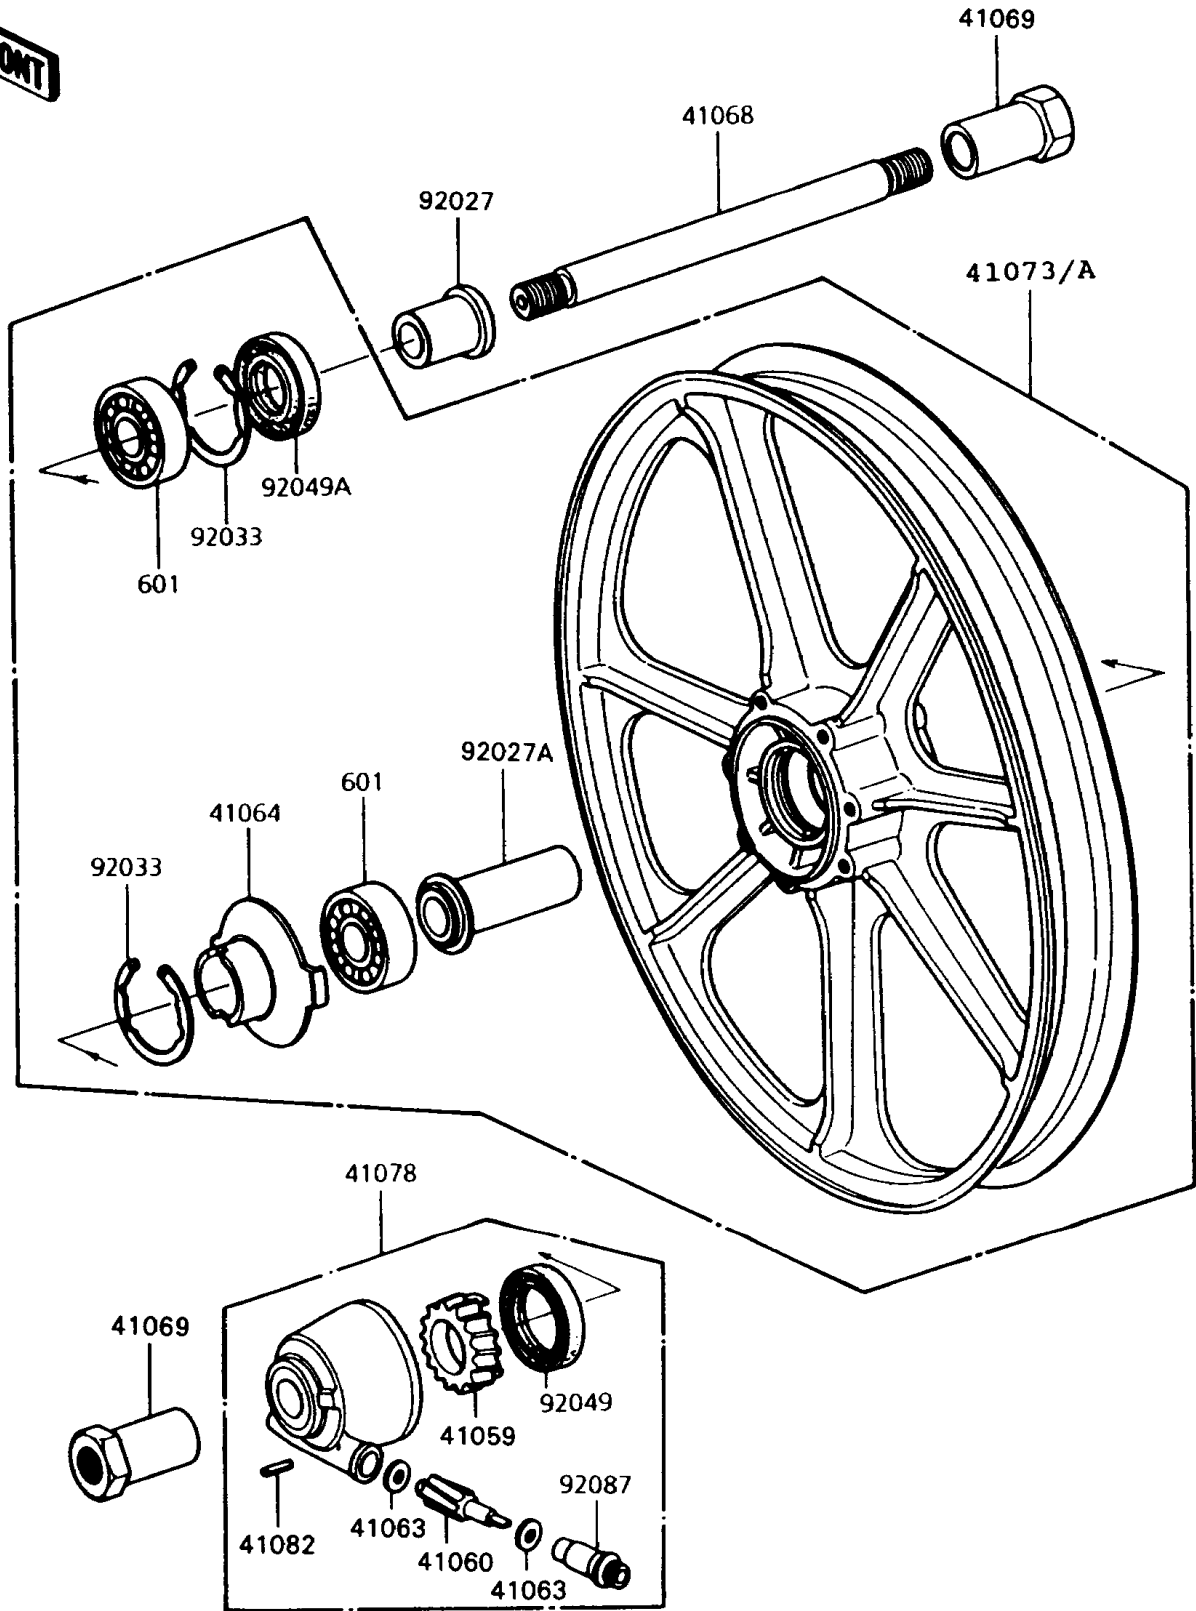

# 1993 Police 1000 PARTS DIAGRAM

Front Wheel

# 1993 Police 1000 PARTS LIST

## Front Wheel

ITEM NAME	PART NUMBER	QUANTITY
GEAR-METER SCREW,26T (Ref # 41059)	41059-026	1
GEAR-METER SCREW,9T (Ref # 41060)	41060-1016	1
WASHER,5.1X9X0.4 (Ref # 41063)	41063-001	2
RECEIVER-SPEEDOMETER (Ref # 41064)	41064-1006	1
AXLE,FR,L=259 (Ref # 41068)	41068-1072	1
COLLAR,FRONT AXLE (Ref # 41069)	41069-031	2
WHEEL-ASSY,FR,SOLID,F.BLACK (Ref # 41073)	41073-1202-21	1
CASE-ASSY-METER GEAR (Ref # 41078)	41078-1013	1
PIN,SPRING (Ref # 41082)	41082-001	1
COLLAR,L=30 (Ref # 92027)	92027-1225	1
COLLAR,FR HUB,L=80 (Ref # 92027A)	92027-1437	1
RING-SNAP,42MM (Ref # 92033)	92033-1041	2
SEAL-OIL,BJN30427-C3 (Ref # 92049)	92049-1057	1
SEAL-OIL,BJN22425 (Ref # 92049A)	92049-1058	1
BUSHING-METER GEAR (Ref # 92087)	92087-1002	1
BEARING-BALL,#6302UG (Ref # 601)	601B6302UG	2