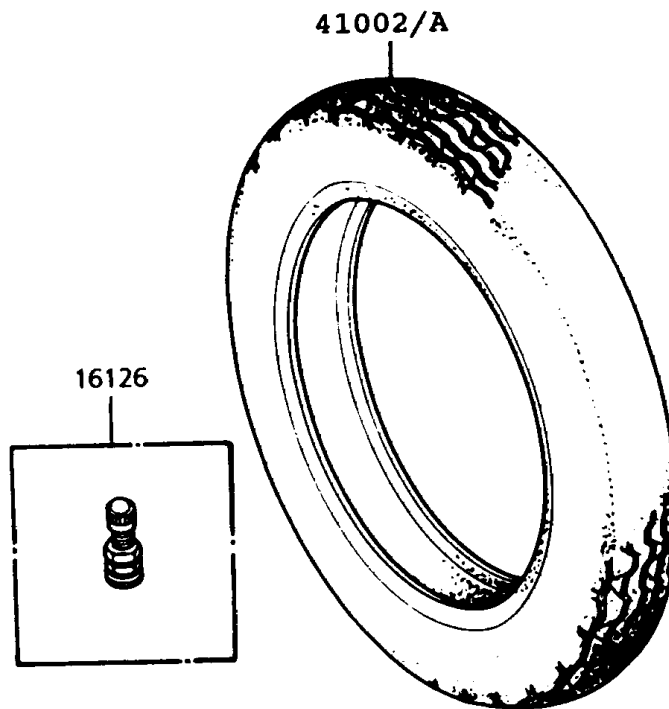

1995 Police 1000 PARTS DIAGRAM

Tires

1995 Police 1000 PARTS LIST

Tires

ITEM NAME	PART NUMBER	QUANTITY
VALVE,TIRE (Ref # 16126)	16126-1136	1
TIRE,FR,MN90-18 65H,F16(D) (Ref # 41002)	41002-1967	1
TIRE,RR,MR90-18 71H,K327M(D) (Ref # 41002A)	41002-1968	1
BALANCER-WHEEL,5G (Ref # 41075)	41075-005	1
BALANCER-WHEEL,10G (Ref # 41075A)	41075-006	1
BALANCER-WHEEL,20G (Ref # 41075B)	41075-007	1
BALANCER-WHEEL,30G (Ref # 41075C)	41075-008	1