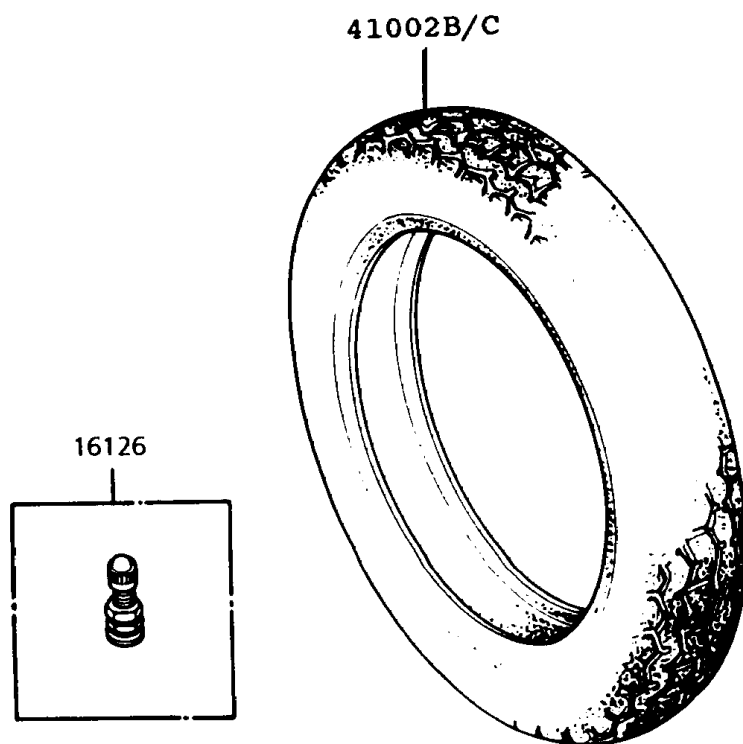

1995 Police 1000 PARTS DIAGRAM

Tires

1995 Police 1000 PARTS LIST

Tires

ITEM NAME	PART NUMBER	QUANTITY
VALVE,TIRE (Ref # 16126)	16126-1136	1
TIRE,FR,MN90-18 65H,F16(D) (Ref # 41002)	41002-1967	1
TIRE,RR,MR90-18 71H,K327M(D) (Ref # 41002A)	41002-1968	1
BALANCER-WHEEL,5G (Ref # 41075)	41075-005	1
BALANCER-WHEEL,10G (Ref # 41075A)	41075-006	1
BALANCER-WHEEL,20G (Ref # 41075B)	41075-007	1
BALANCER-WHEEL,30G (Ref # 41075C)	41075-008	1