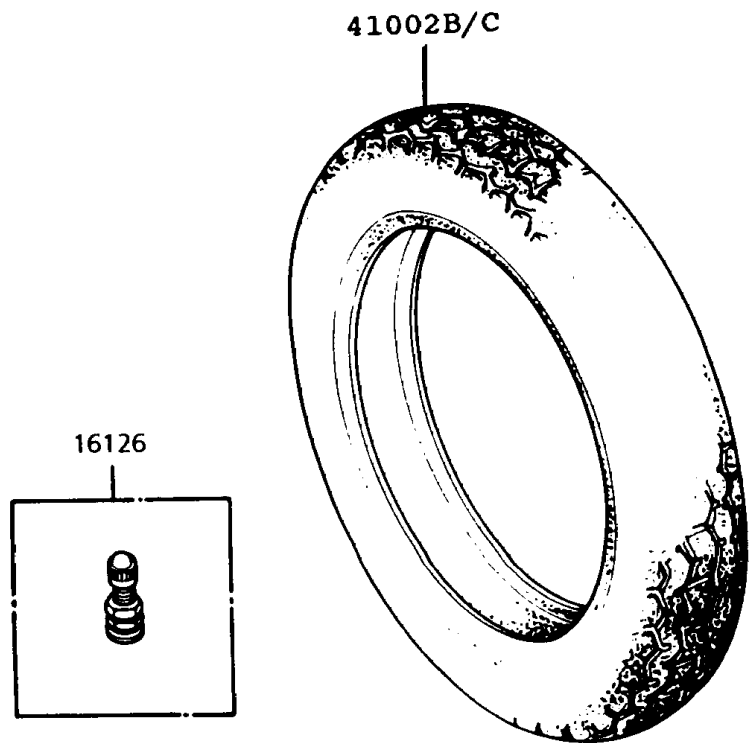

1993 Police 1000 PARTS DIAGRAM

Tires

1993 Police 1000 PARTS LIST

Tires

ITEM NAME	PART NUMBER	QUANTITY
VALVE,TIRE (Ref # 16126)	16126-1136	2
TIRE,FR,MN90-18 F16(D) (Ref # 41002B)	41002-4021	1
TIRE,RR,MR90-18 K327M(D) (Ref # 41002C)	41002-4022	1
BALANCER-WHEEL,5G (Ref # 41075)	41075-005	AR
BALANCER-WHEEL,10G (Ref # 41075A)	41075-006	AR
BALANCER-WHEEL,20G (Ref # 41075B)	41075-007	AR
BALANCER-WHEEL,30G (Ref # 41075C)	41075-008	AR