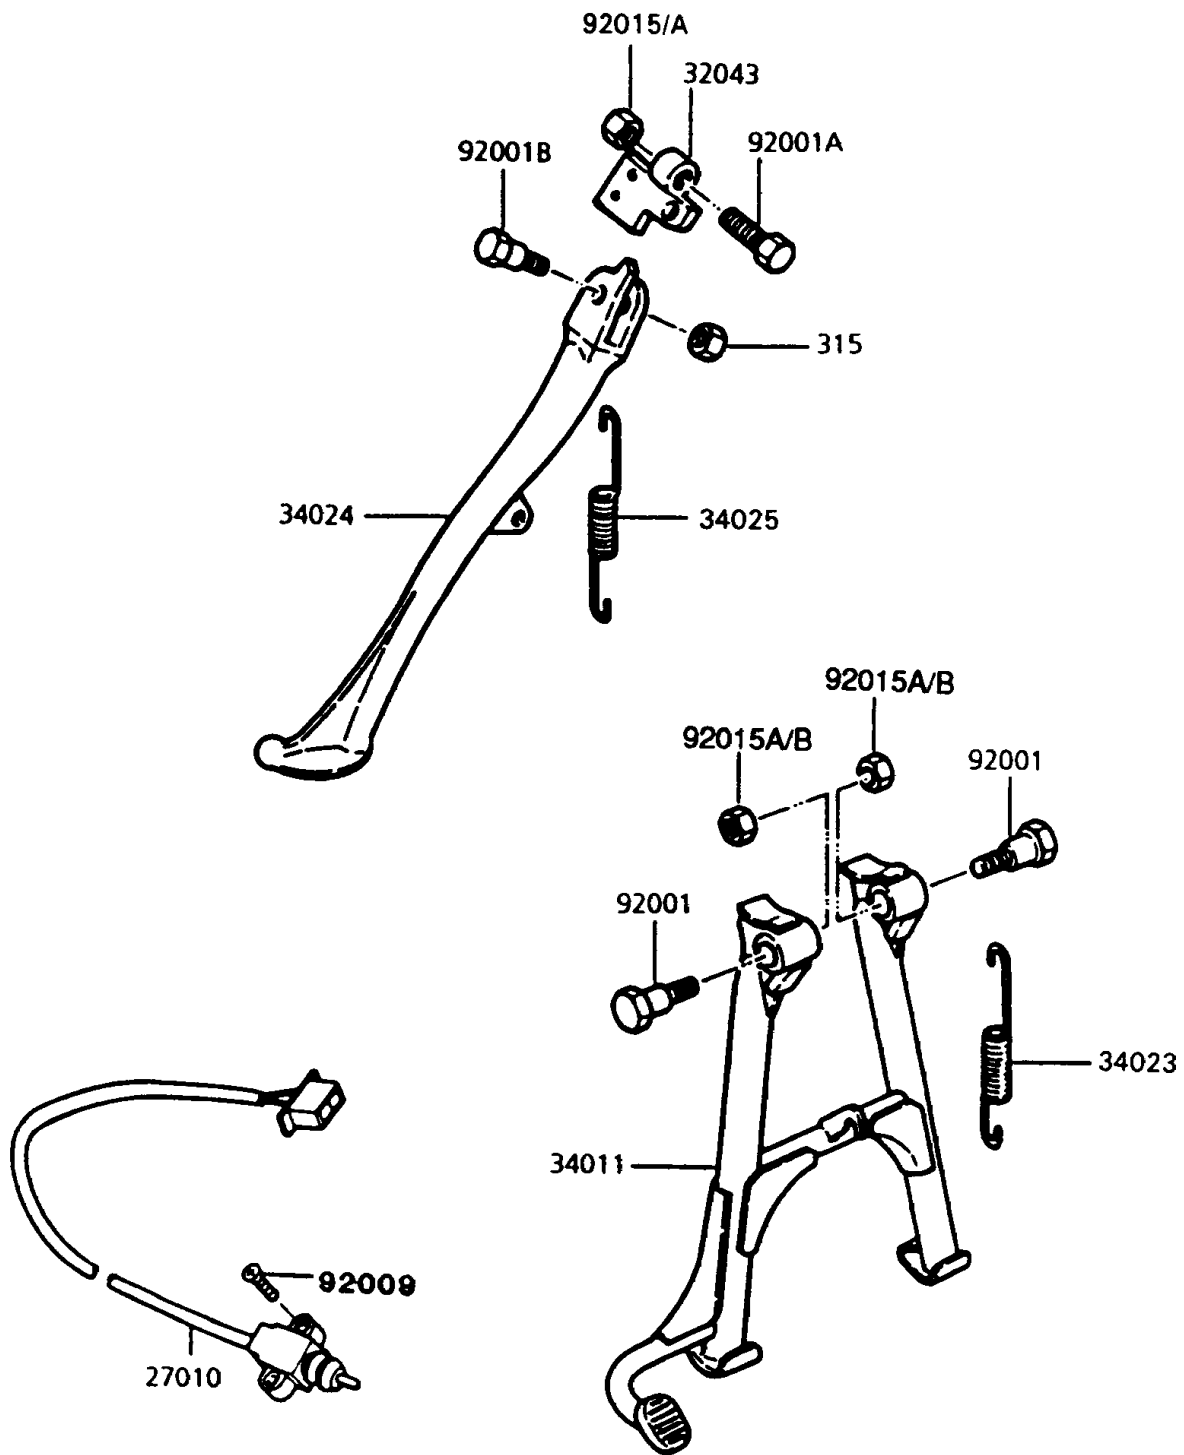

1995 Police 1000 PARTS DIAGRAM

Stand(s)

1995 Police 1000 PARTS LIST

Stand(s)

ITEM NAME	PART NUMBER	QUANTITY
SWITCH,SIDE STAND (Ref # 27010)	27010-1203	1
BRACKET-STAND,SIDE (Ref # 32043)	32043-1295	1
STAND-CENTER (Ref # 34011)	34011-1139	1
SPRING,CNT STAND (Ref # 34023)	34023-012	1
STAND-SIDE (Ref # 34024)	34024-1216	1
SPRING,STAND (Ref # 34025)	34025-005	1
BOLT,CENTER STAND (Ref # 92001)	92001-1214	1
BOLT,10X16 (Ref # 92001A)	92001-4013	1
BOLT,SIDE STAND (Ref # 92001B)	92001-4028	1
SCREW,5X20 (Ref # 92009)	92009-1359	1
NUT,LOCK,10MM (Ref # 92015A)	92015-1376	1
NUT-HEX-FINE,10MM (Ref # 315)	315B1000	1