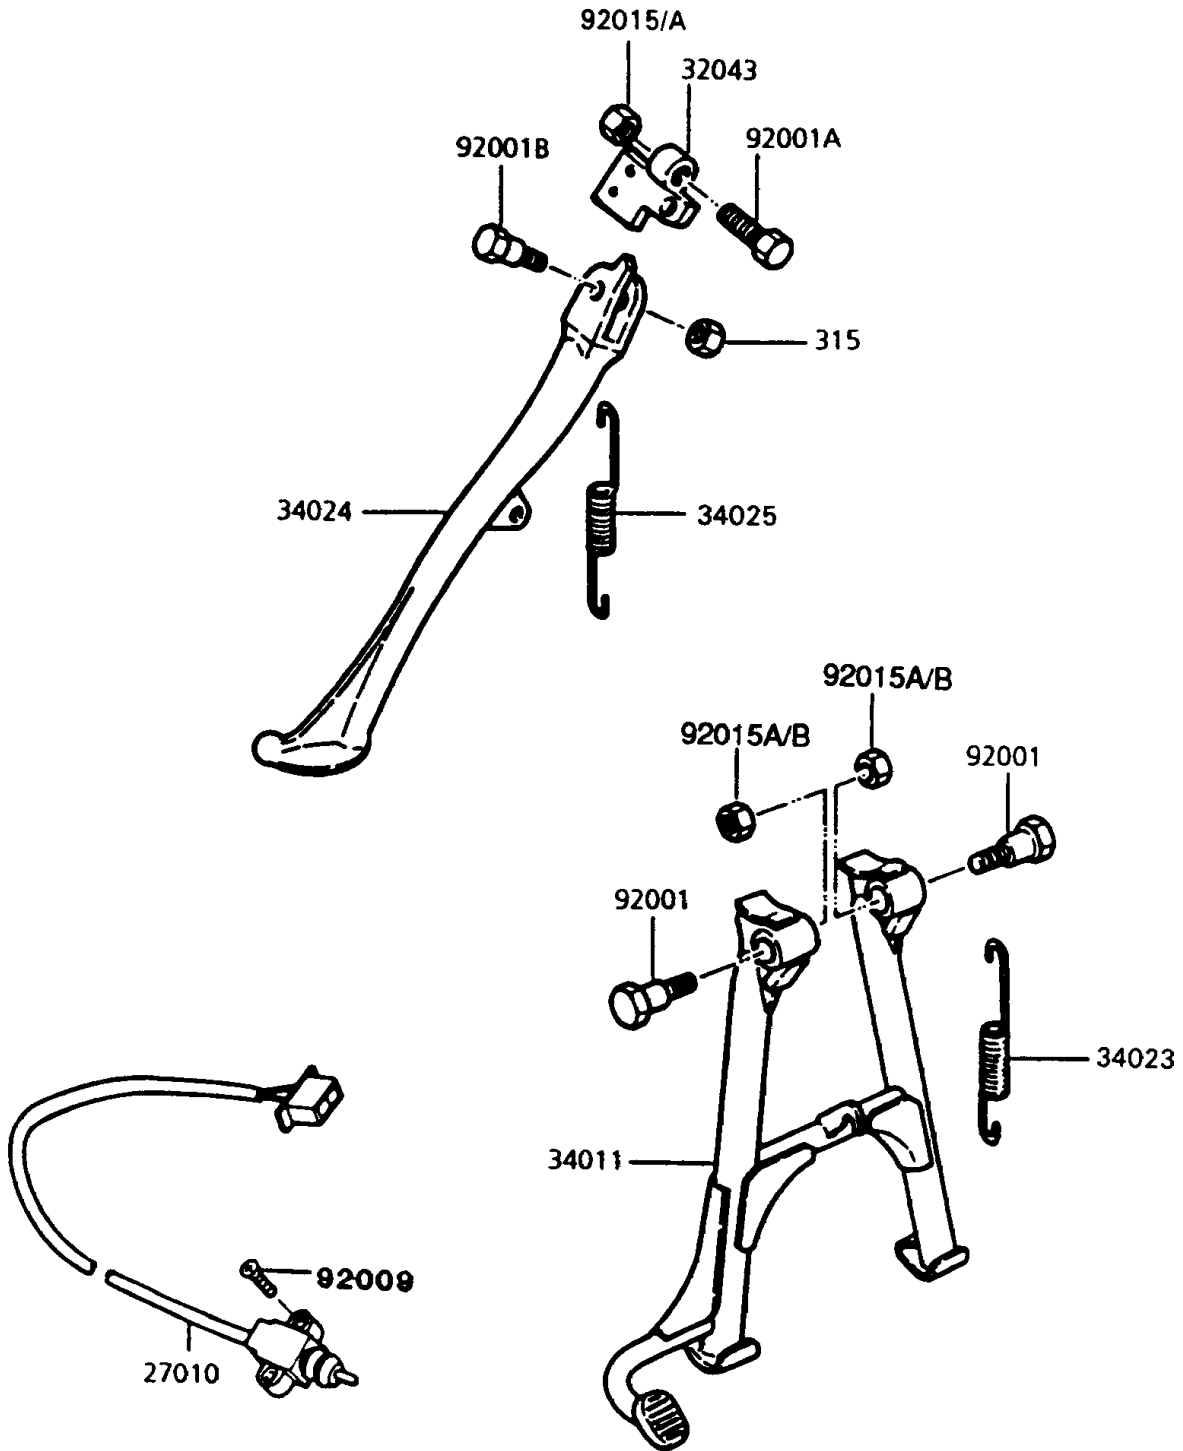

# 1994 Police 1000 PARTS DIAGRAM

Stand(s)

# 1994 Police 1000 PARTS LIST

Stand(s)

ITEM NAME	PART NUMBER	QUANTITY
SWITCH,SIDE STAND (Ref # 27010)	27010-1203	1
BRACKET-STAND,SIDE (Ref # 32043)	32043-1295	1
STAND-CENTER (Ref # 34011)	34011-1139	1
SPRING,CNT STAND (Ref # 34023)	34023-012	1
STAND-SIDE (Ref # 34024)	34024-1216	1
SPRING,STAND (Ref # 34025)	34025-005	1
BOLT,CENTER STAND (Ref # 92001)	92001-1214	2
BOLT,10X16 (Ref # 92001A)	92001-4013	1
BOLT,SIDE STAND (Ref # 92001B)	92001-4028	1
SCREW,5X20 (Ref # 92009)	92009-1359	2
NUT,LOCK,10MM (Ref # 92015A)	92015-1376	3
NUT-HEX-FINE,10MM (Ref # 315)	315B1000	1