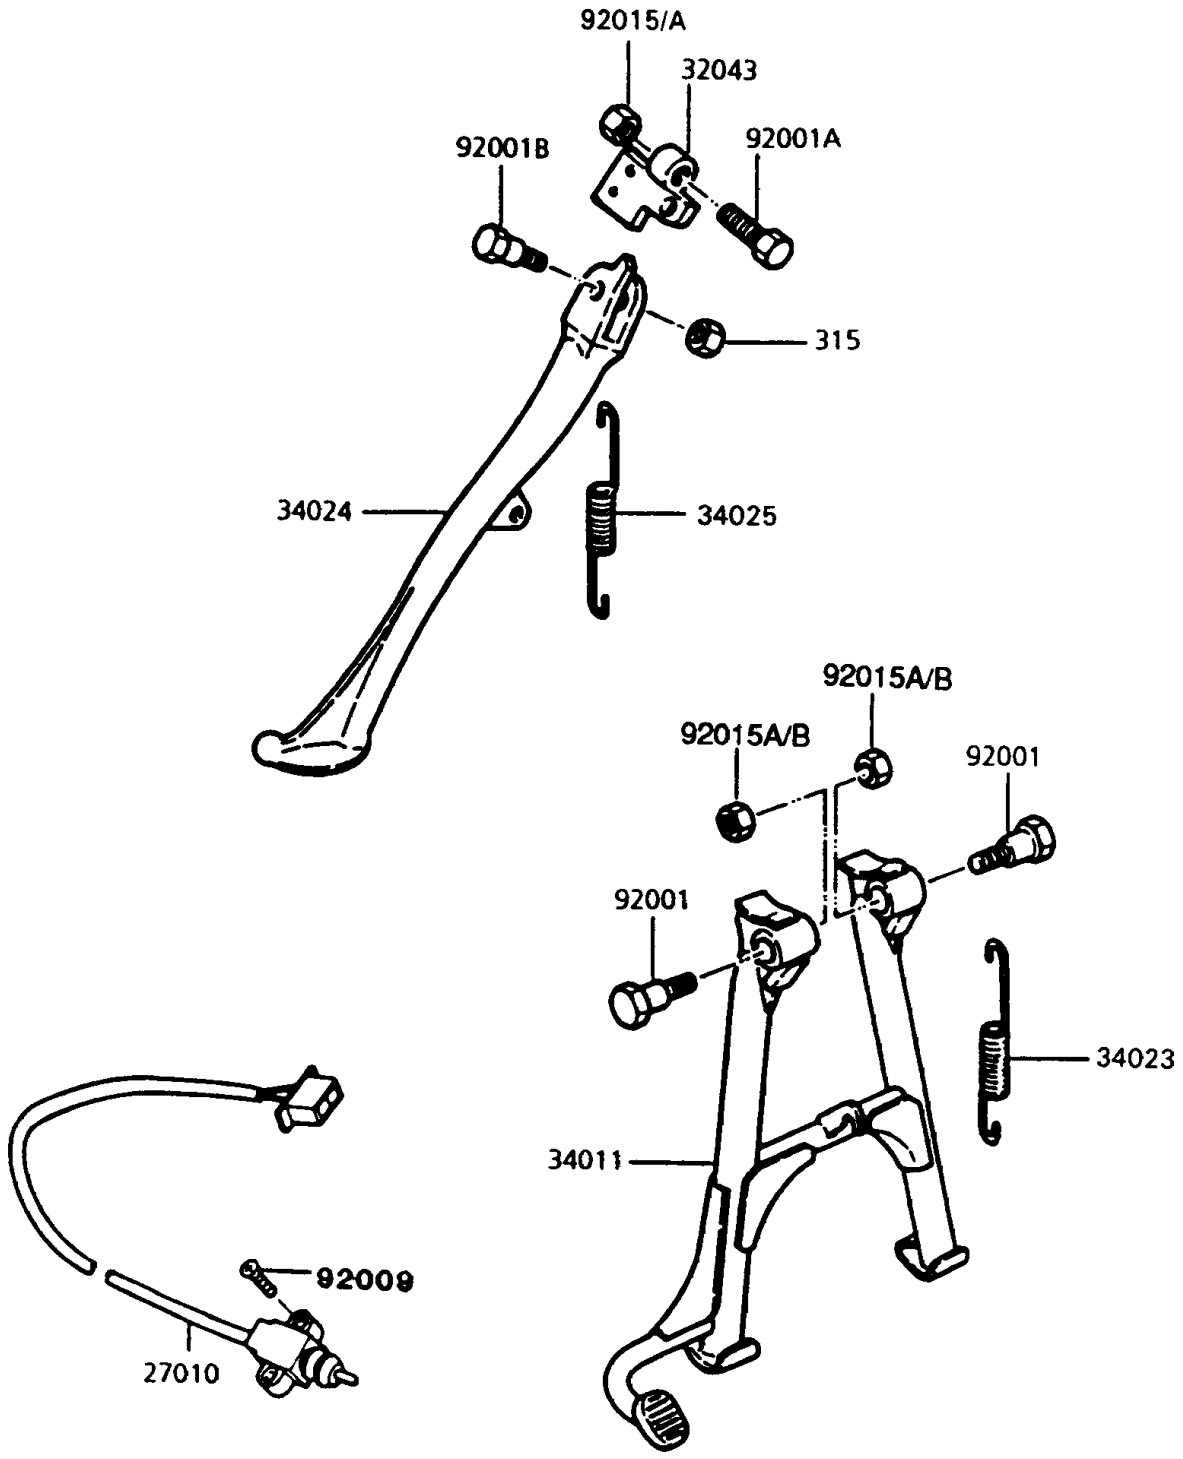

1993 Police 1000 PARTS DIAGRAM

Stand(s)

1993 Police 1000 PARTS LIST

Stand(s)

ITEM NAME	PART NUMBER	QUANTITY
SWITCH,SIDE STAND (Ref # 27010)	27010-1203	1
BRACKET-STAND,SIDE (Ref # 32043)	32043-1295	1
STAND-CENTER (Ref # 34011)	34011-1139	1
SPRING,CNT STAND (Ref # 34023)	34023-012	1
STAND-SIDE (Ref # 34024)	34024-1216	1
SPRING,STAND (Ref # 34025)	34025-005	1
BOLT,CENTER STAND (Ref # 92001)	92001-1214	2
BOLT,10X16 (Ref # 92001A)	92001-4013	1
BOLT,SIDE STAND (Ref # 92001B)	92001-4028	1
SCREW,5X20 (Ref # 92009)	92009-1359	2
NUT,LOCK,10MM,BLACK (Ref # 92015)	92015-1188	1
NUT,LOCK,10MM (Ref # 92015B)	92015-1962	2
NUT-HEX-FINE,10MM (Ref # 315)	315B1000	1