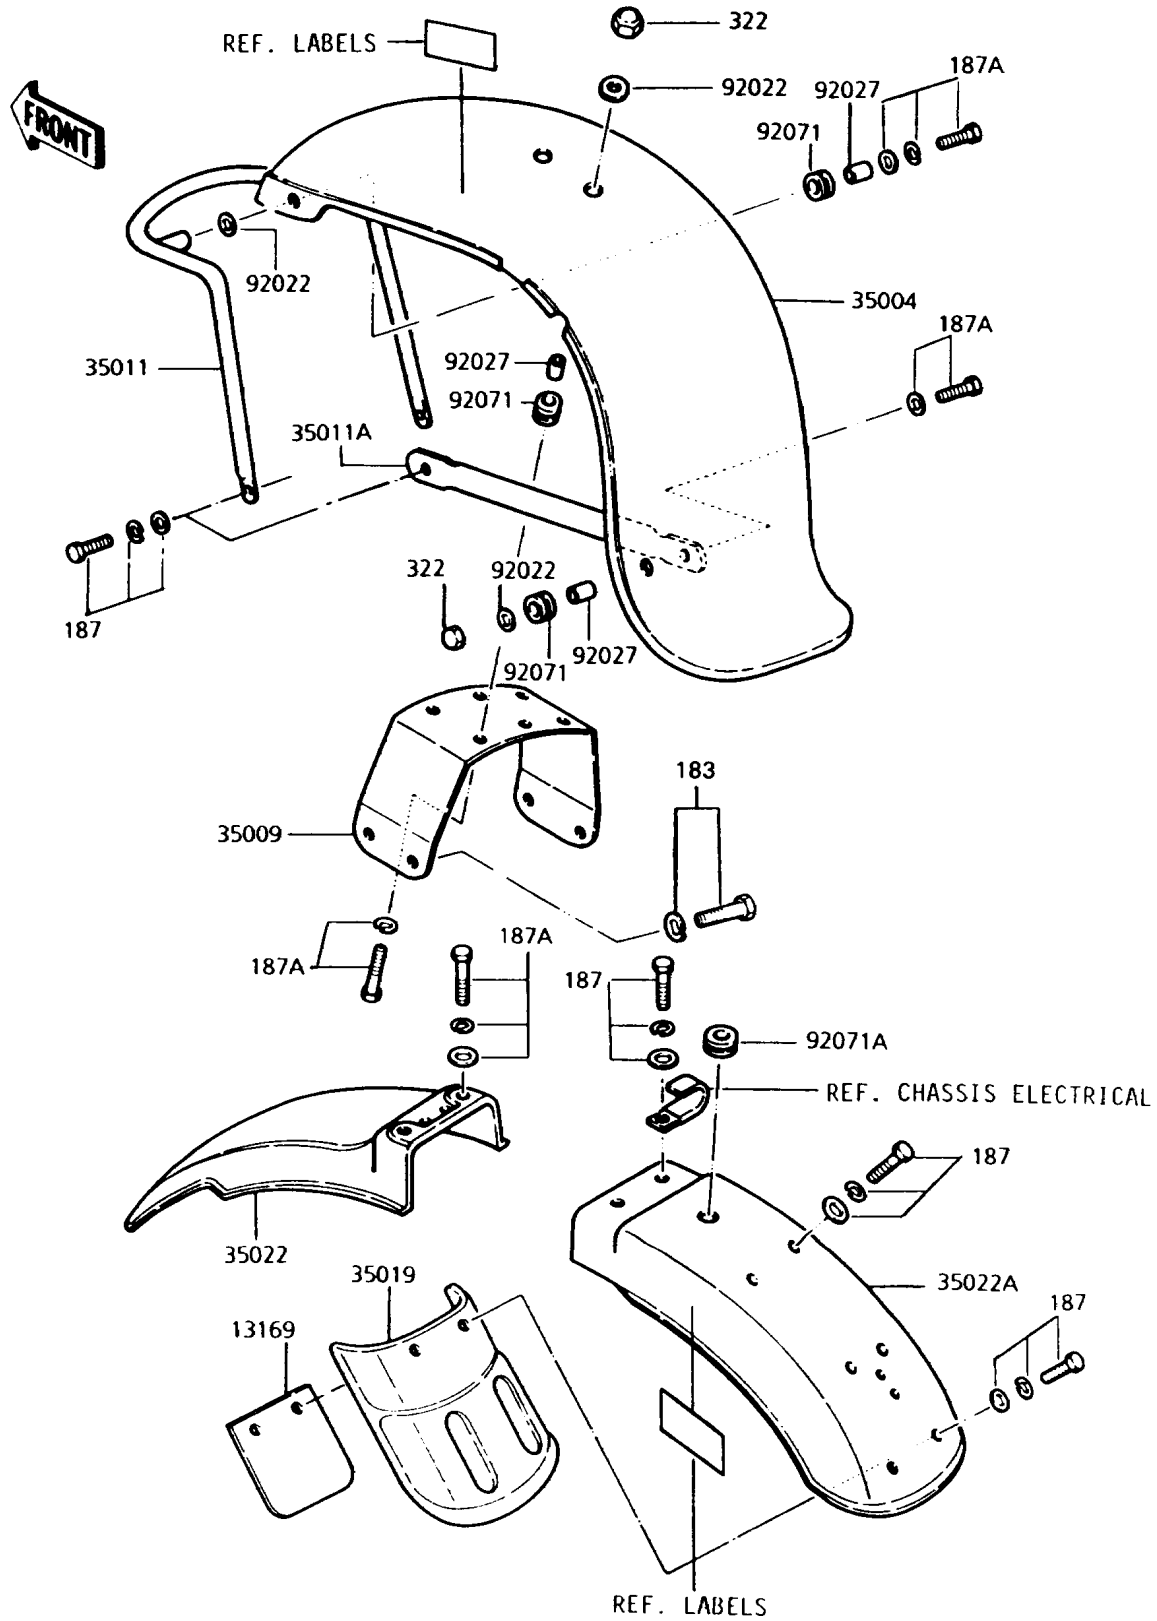

1995 Police 1000 PARTS DIAGRAM

Fenders

1995 Police 1000 PARTS LIST

Fenders

ITEM NAME	PART NUMBER	QUANTITY
PLATE,FLAP MOUNT (Ref # 13169)	13169-4020	1
FENDER-FRONT,J.WHITE (Ref # 35004)	35004-4007-8C	1
BRACE,FR FENDER (Ref # 35009)	35009-1001	1
STAY,FR FENDER,FR (Ref # 35011)	35011-4001	1
STAY,FR FENDER,RR (Ref # 35011A)	35011-4004	1
FLAP,FENDER,RR (Ref # 35019)	35019-1005	1
FENDER-COMP-REAR,FR (Ref # 35022)	35022-1071	1
FENDER-COMP-REAR,RR,J.WHITE (Ref # 35022A)	35022-1099-8C	1
WASHER,6.5X20X1.6,WHITE (Ref # 92022)	92022-193	1
COLLAR,6.8X10X10.5 (Ref # 92027)	92027-120	1
GROMMET (Ref # 92071)	92071-046	1
GROMMET,13MM (Ref # 92071A)	92071-099	1
BOLT-UPSET-WS-SMALL (Ref # 183)	183B0820	1
BOLT-UPSET-WSP (Ref # 187)	187B0614	1
BOLT-UPSET-WSP (Ref # 187A)	187B0625	1
NUT-CAP,6MM (Ref # 322)	322N0600	1