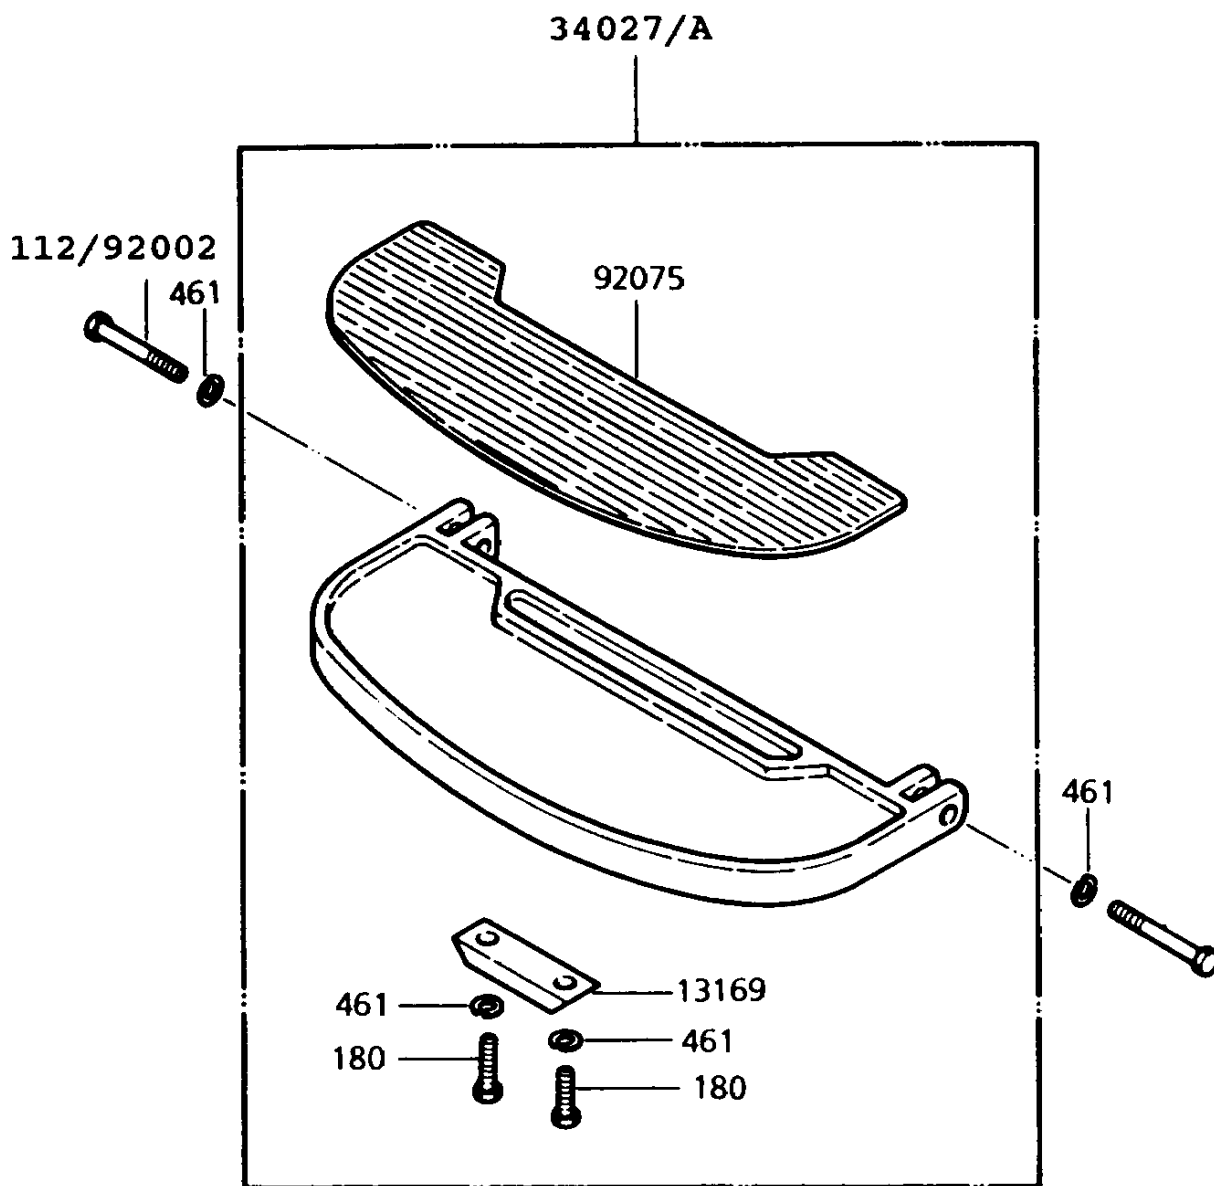

1995 Police 1000 PARTS DIAGRAM

Footrests

1995 Police 1000 PARTS LIST

Footrests

ITEM NAME	PART NUMBER	QUANTITY
PLATE,FOOTBOARD (Ref # 13169)	13169-1011	1
STEP-ASSY,FOOTBOARD (Ref # 34027A)	34027-1121	1
BOLT,6X45 (Ref # 92002)	92002-1151	1
DAMPER,FOOTBOARD (Ref # 92075)	92075-4002	1
BOLT-UPSET-WS (Ref # 180)	180B0610	1
WASHER-SPRING,6MM (Ref # 461)	461F0600	1