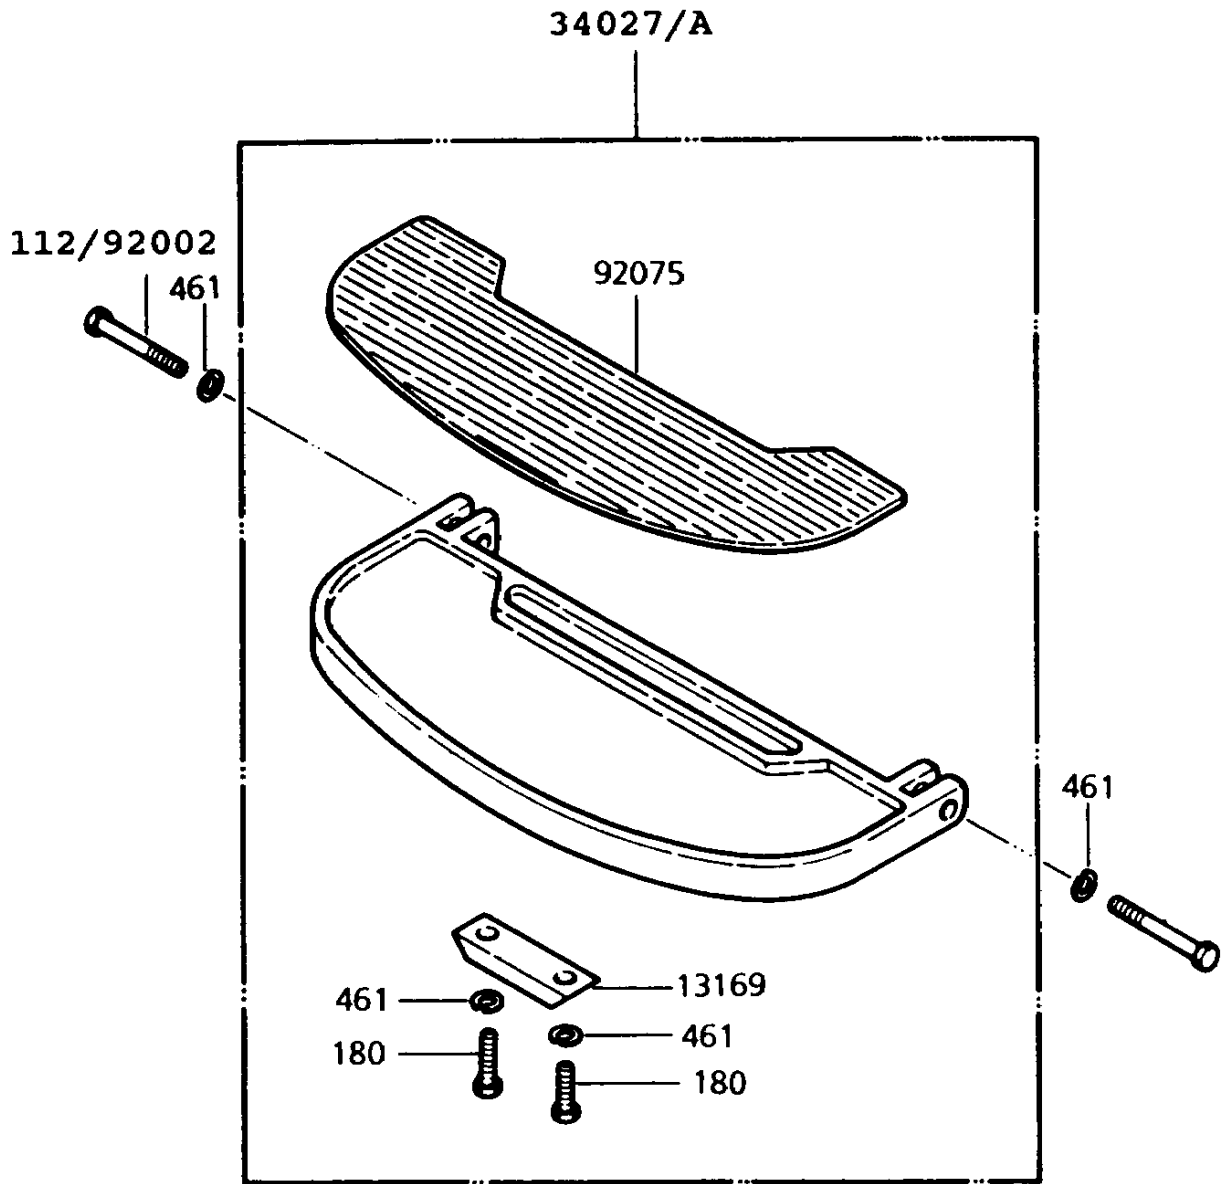

# 1994 Police 1000 PARTS DIAGRAM

Footrests

# 1994 Police 1000 PARTS LIST

## Footrests

ITEM NAME	PART NUMBER	QUANTITY
PLATE,FOOTBOARD (Ref # 13169)	13169-1011	2
STEP-ASSY,FOOTBOARD (Ref # 34027A)	34027-1121	2
BOLT,6X45 (Ref # 92002)	92002-1151	4
DAMPER,FOOTBOARD (Ref # 92075)	92075-4002	2
BOLT-UPSET-WS (Ref # 180)	180B0610	4
WASHER-SPRING,6MM (Ref # 461)	461F0600	4