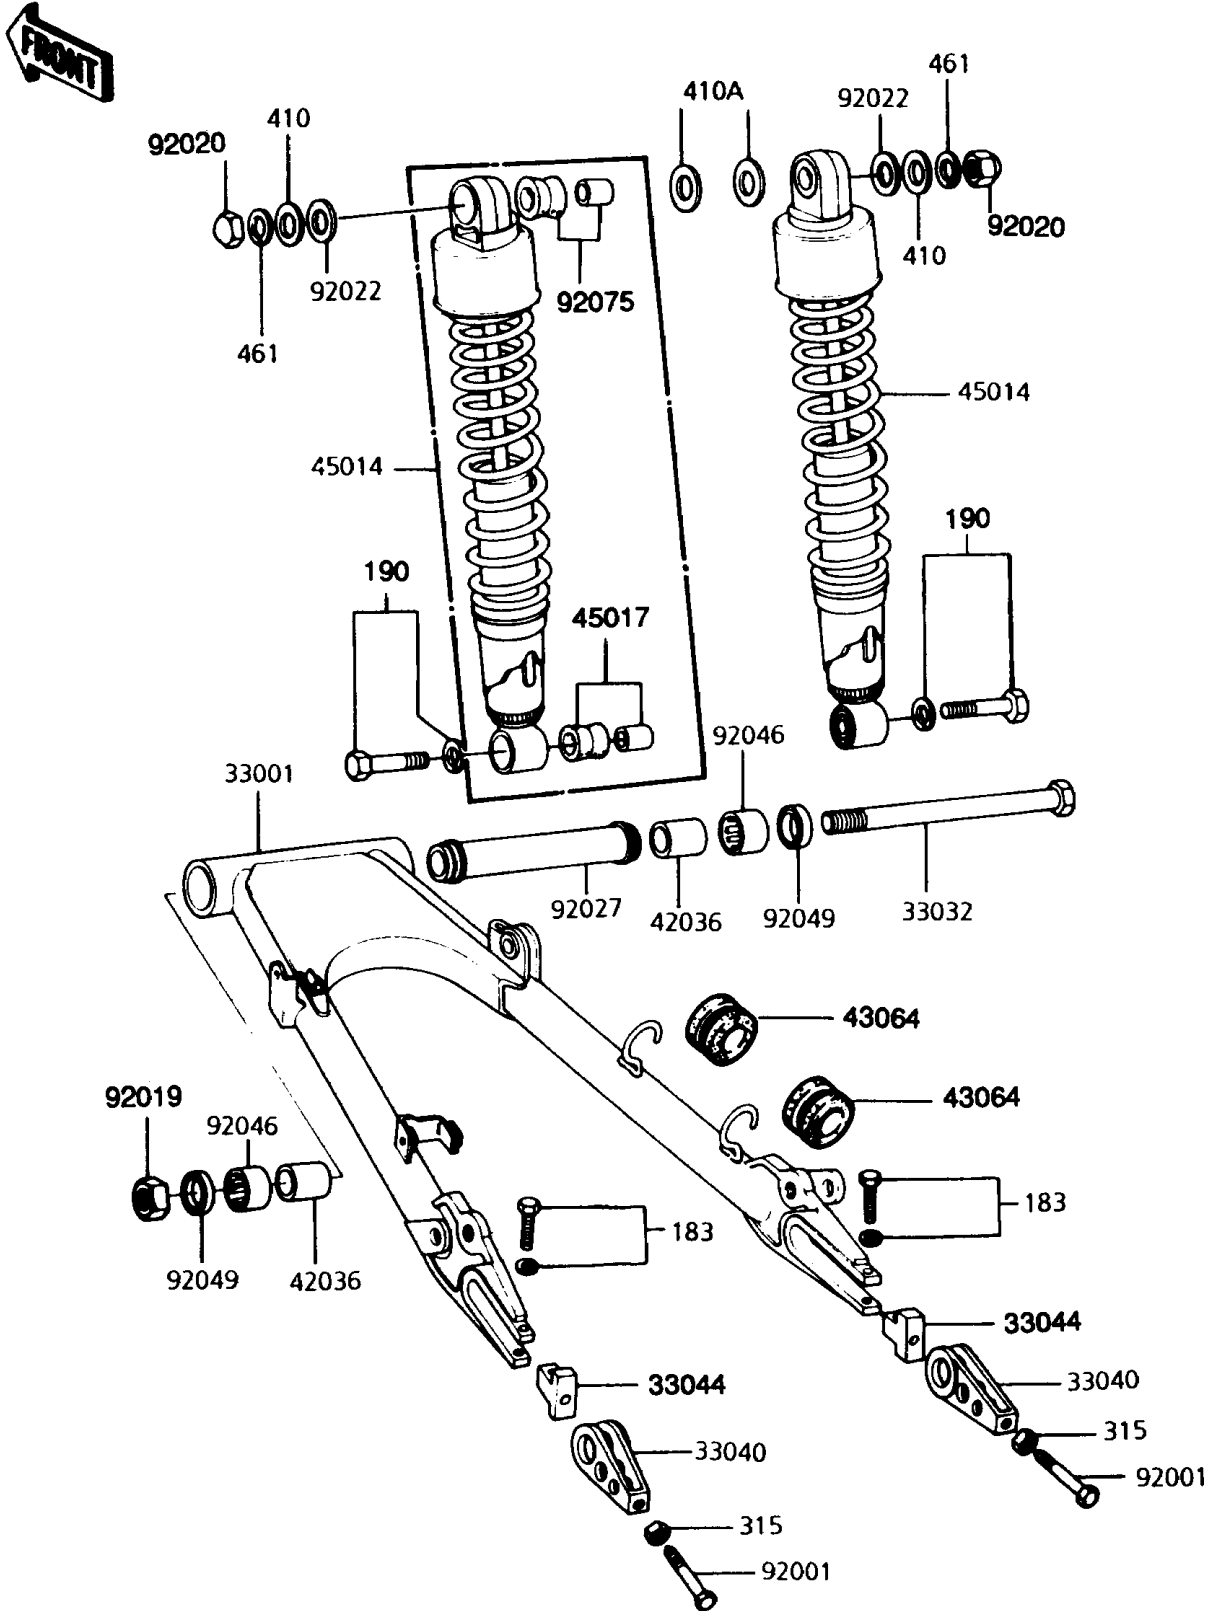

1993 Police 1000 PARTS DIAGRAM

Swingarm/Shock Absorber

1993 Police 1000 PARTS LIST

Swingarm/Shock Absorber

ITEM NAME	PART NUMBER	QUANTITY
-----------	-------------	----------