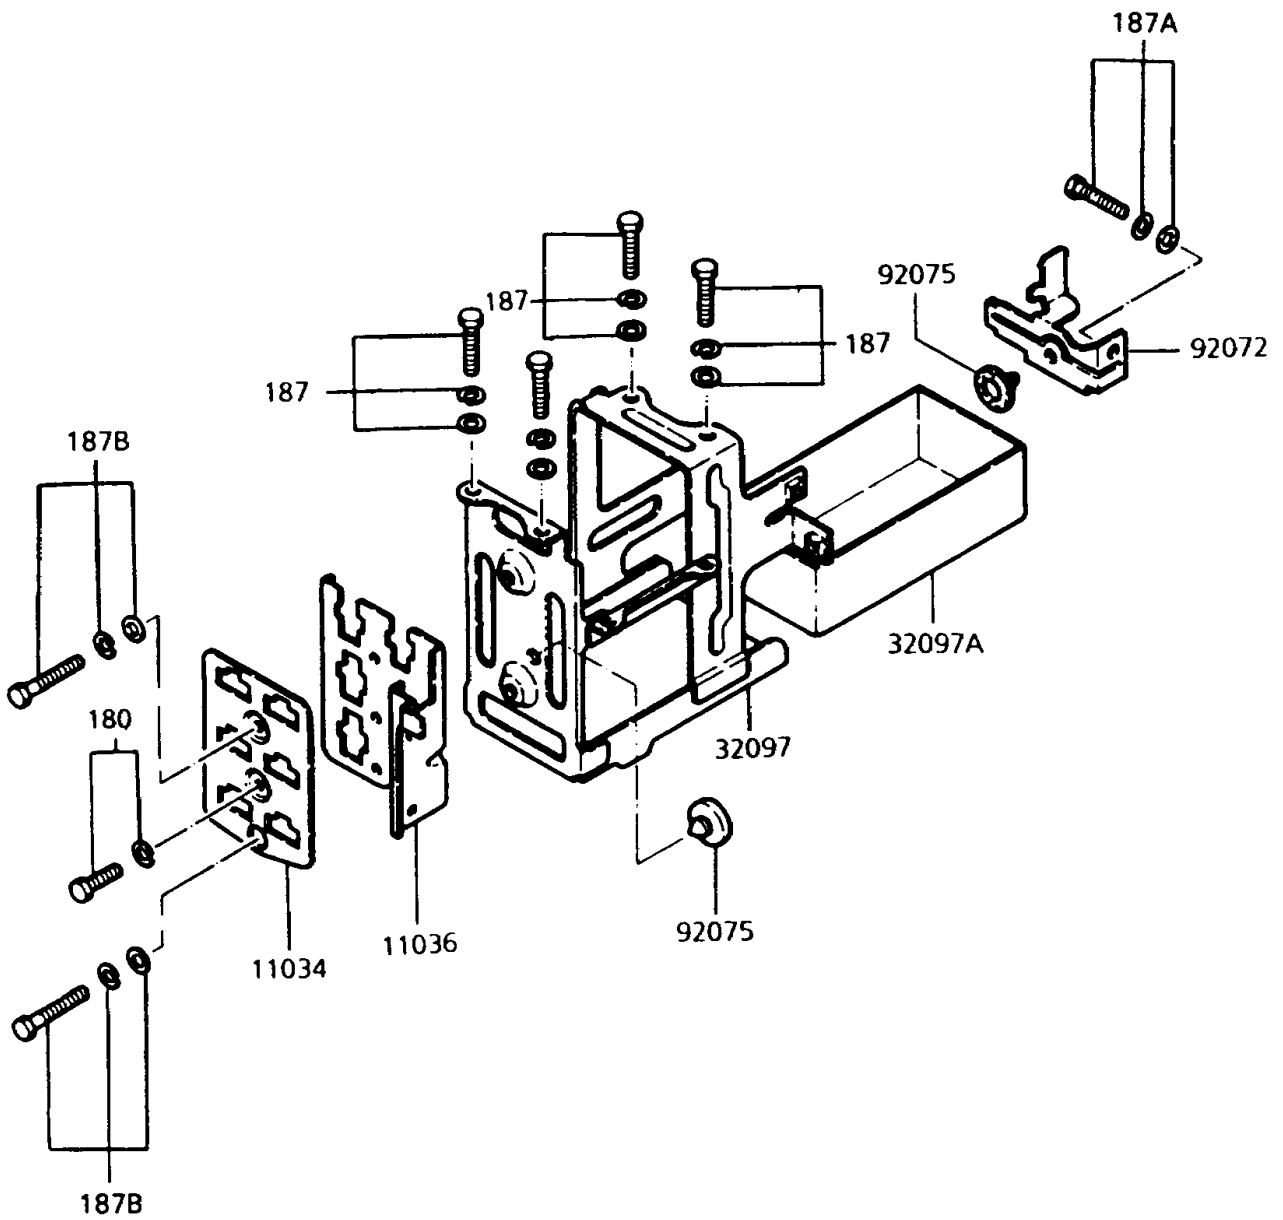

1995 Police 1000 PARTS DIAGRAM

Battery Case

1995 Police 1000 PARTS LIST

Battery Case

ITEM NAME	PART NUMBER	QUANTITY
BRACKET,COUPLER (Ref # 11034)	11034-1918	1
BRACKET-A,COUPLER (Ref # 11036)	11036-1783	1
CASE-BATTERY (Ref # 32097)	32097-1033	1
CASE-BATTERY,BOTTOM (Ref # 32097A)	32097-1034	1
BAND,BATTERY CASE (Ref # 92072)	92072-1213	1
DAMPER,RUBBER (Ref # 92075)	92075-078	1
BOLT-UPSET-WS (Ref # 180)	180B0610	1
BOLT-UPSET-WSP (Ref # 187)	187B0614	1
BOLT-UPSET-WSP (Ref # 187A)	187B0616	1
BOLT-UPSET-WSP (Ref # 187B)	187B0622	1