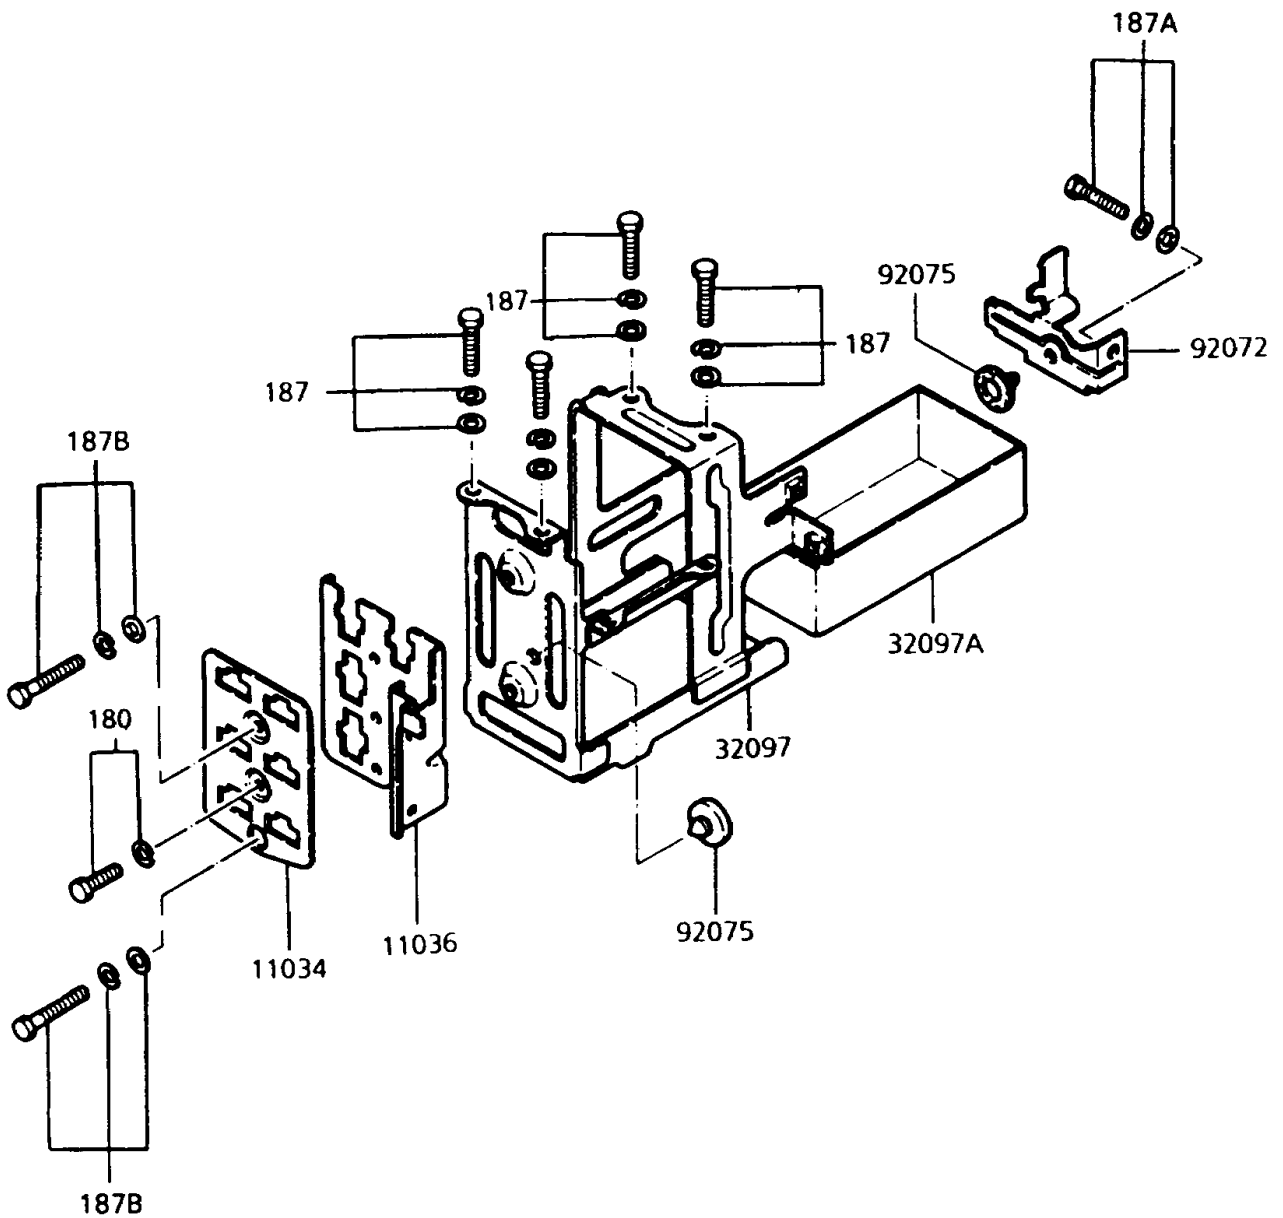

1993 Police 1000 PARTS DIAGRAM

Battery Case

1993 Police 1000 PARTS LIST

Battery Case

ITEM NAME	PART NUMBER	QUANTITY
BRACKET,COUPLER (Ref # 11034)	11034-1918	1
BRACKET-A,COUPLER (Ref # 11036)	11036-1783	1
CASE-BATTERY (Ref # 32097)	32097-1033	1
CASE-BATTERY,BOTTOM (Ref # 32097A)	32097-1034	1
BAND,BATTERY CASE (Ref # 92072)	92072-1213	1
DAMPER,RUBBER (Ref # 92075)	92075-078	2
BOLT-UPSET-WS (Ref # 180)	180B0610	1
BOLT-UPSET-WSP (Ref # 187)	187B0614	4
BOLT-UPSET-WSP (Ref # 187A)	187B0616	1
BOLT-UPSET-WSP (Ref # 187B)	187B0622	2