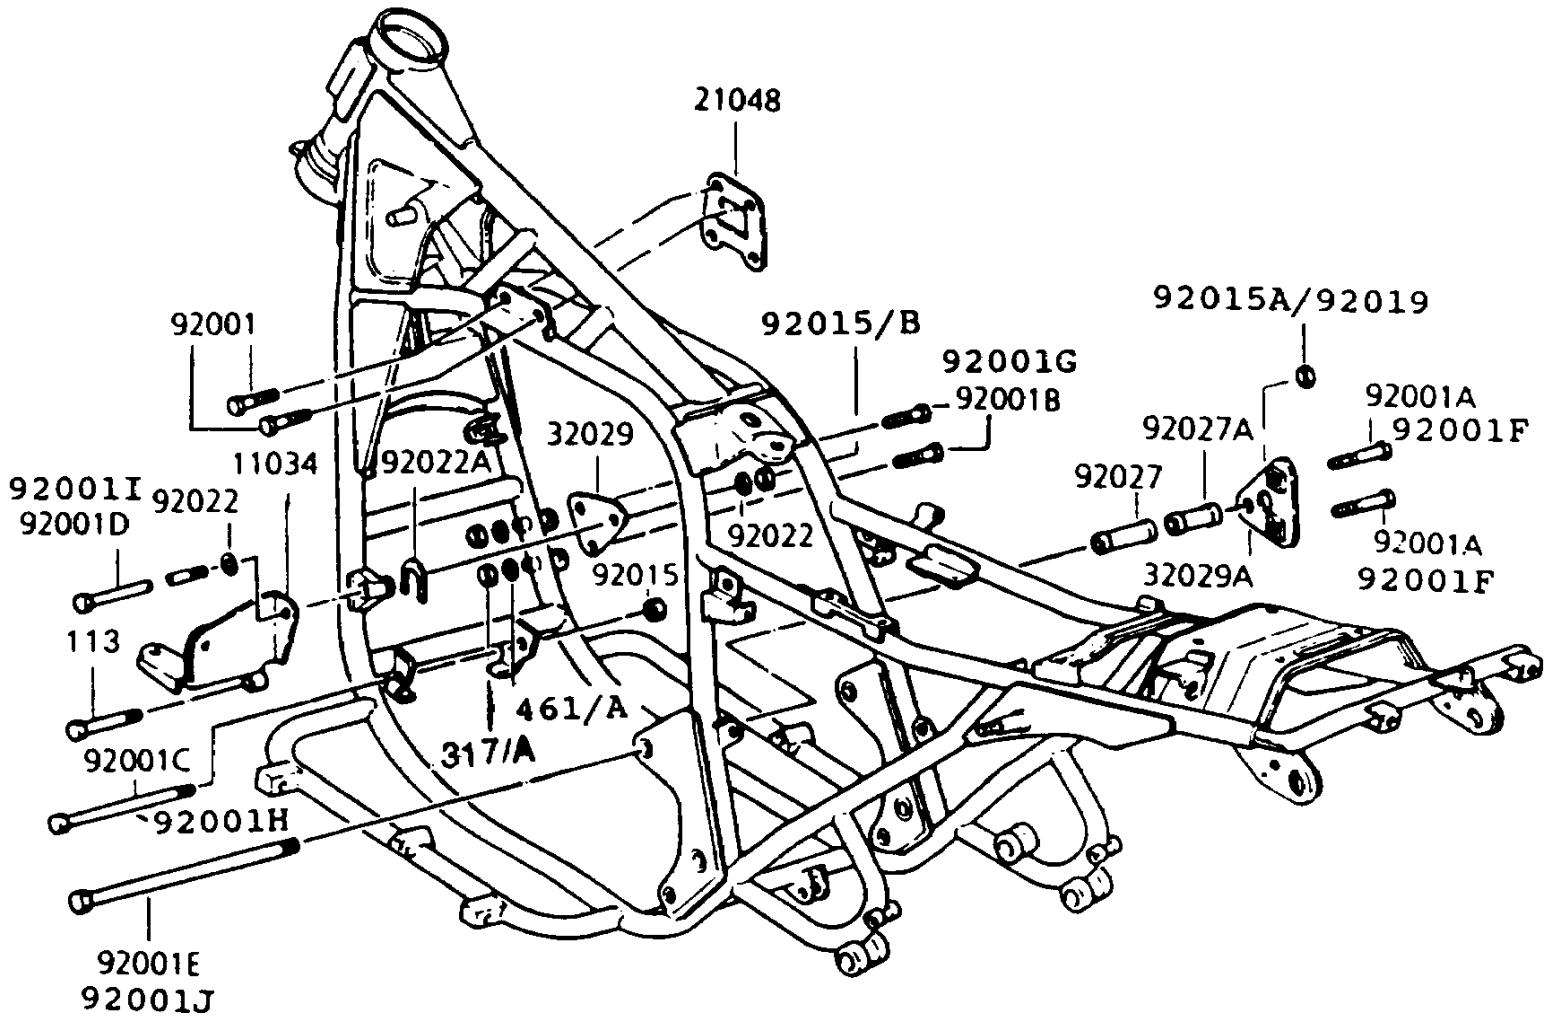

## 1995 Police 1000 PARTS DIAGRAM

Frame Fittings

## 1995 Police 1000 PARTS LIST

### Frame Fittings

ITEM NAME	PART NUMBER	QUANTITY
BRACKET,SIREN (Ref # 11034)	11034-4218	1
PLATE-COIL (Ref # 21048)	21048-1001	1
BRACKET-ENGINE,FR,UPP (Ref # 32029)	32029-1142	1
BRACKET-ENGINE,RR (Ref # 32029A)	32029-1143	1
BOLT,6X10 (Ref # 92001)	92001-137	1
BOLT,FLANGED,8X40,BLACK (Ref # 92001F)	92001-1612	1
BOLT,FLANGED,8X65,BLACK (Ref # 92001G)	92001-1616	1
BOLT,FLANGED,10X155,BLACK (Ref # 92001H)	92001-1620	1
BOLT,FLANGED,10X320,BLACK (Ref # 92001I)	92001-1624	1
BOLT,FLANGED,12X285,BLACK (Ref # 92001J)	92001-1655	1
NUT,LOCK,10MM,BLACK (Ref # 92015)	92015-1189	1
NUT,LOCK,12MM,BLACK (Ref # 92015A)	92015-1190	1
WASHER,10.5X22X4.5 (Ref # 92022)	92022-1022	1
WASHER,U FORMED (Ref # 92022A)	92022-1259	1
COLLAR,13X25X54 (Ref # 92027)	92027-1310	1
COLLAR,13X25X29.5 (Ref # 92027A)	92027-1311	1
BOLT,10X70 (Ref # 113)	113B1070	1
NUT-HEX-SMALL,8MM,BLACK (Ref # 317A)	317J0800	1
WASHER-SPRING,8MM,BLACK (Ref # 461A)	461K0800	1