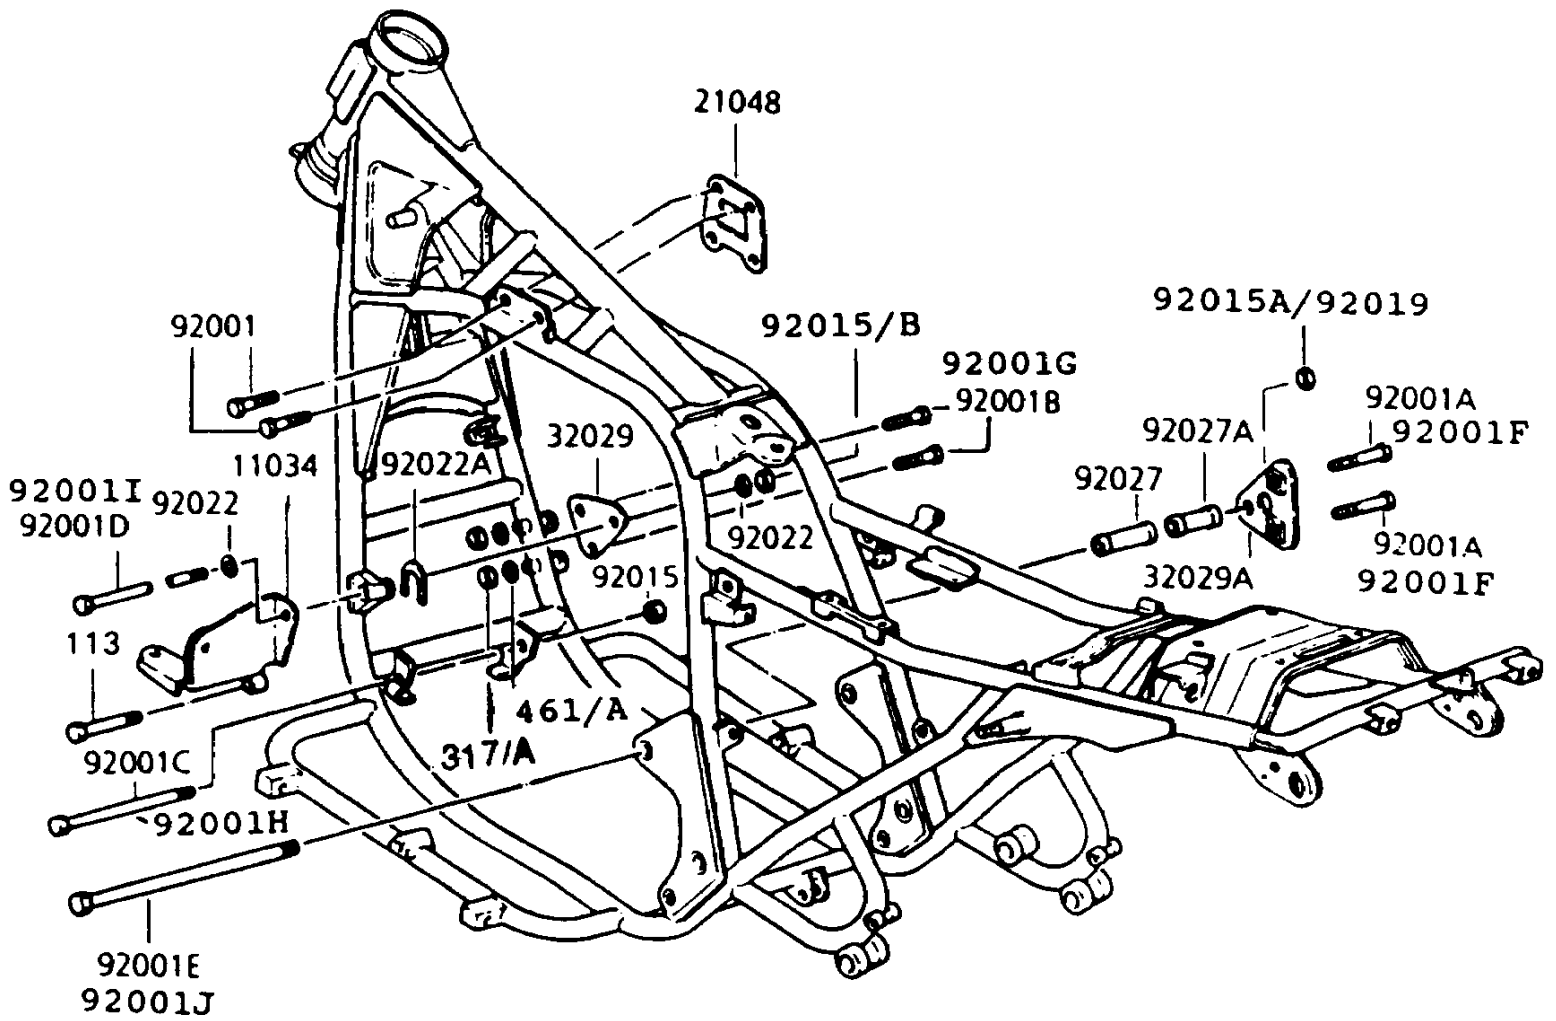

# 1993 Police 1000 PARTS DIAGRAM

Frame Fittings

# 1993 Police 1000 PARTS LIST

## Frame Fittings

ITEM NAME	PART NUMBER	QUANTITY
BRACKET,SIREN (Ref # 11034)	11034-4218	1
PLATE-COIL (Ref # 21048)	21048-1001	2
BRACKET-ENGINE,FR,UPP (Ref # 32029)	32029-1142	1
BRACKET-ENGINE,RR (Ref # 32029A)	32029-1143	1
BOLT,6X10 (Ref # 92001)	92001-137	4
BOLT,FLANGED,8X40 (Ref # 92001A)	92001-1578	2
BOLT,FLANGED,8X65 (Ref # 92001B)	92001-1582	2
BOLT,FLANGED,10X155 (Ref # 92001C)	92001-1585	1
BOLT,FLANGED,10X320 (Ref # 92001D)	92001-1591	1
BOLT,FLANGED,12X285 (Ref # 92001E)	92001-1593	1
NUT,LOCK,10MM (Ref # 92015B)	92015-1429	2
NUT,LOCK,12MM (Ref # 92019)	92019-009	1
WASHER,10.5X22X4.5 (Ref # 92022)	92022-1022	2
WASHER,U FORMED (Ref # 92022A)	92022-1259	1
COLLAR,13X25X54 (Ref # 92027)	92027-1310	1
COLLAR,13X25X29.5 (Ref # 92027A)	92027-1311	1
BOLT,10X70 (Ref # 113)	113B1070	1
NUT-HEX-SMALL,8MM (Ref # 317)	317B0800	2
WASHER-SPRING,8MM (Ref # 461)	461F0800	2