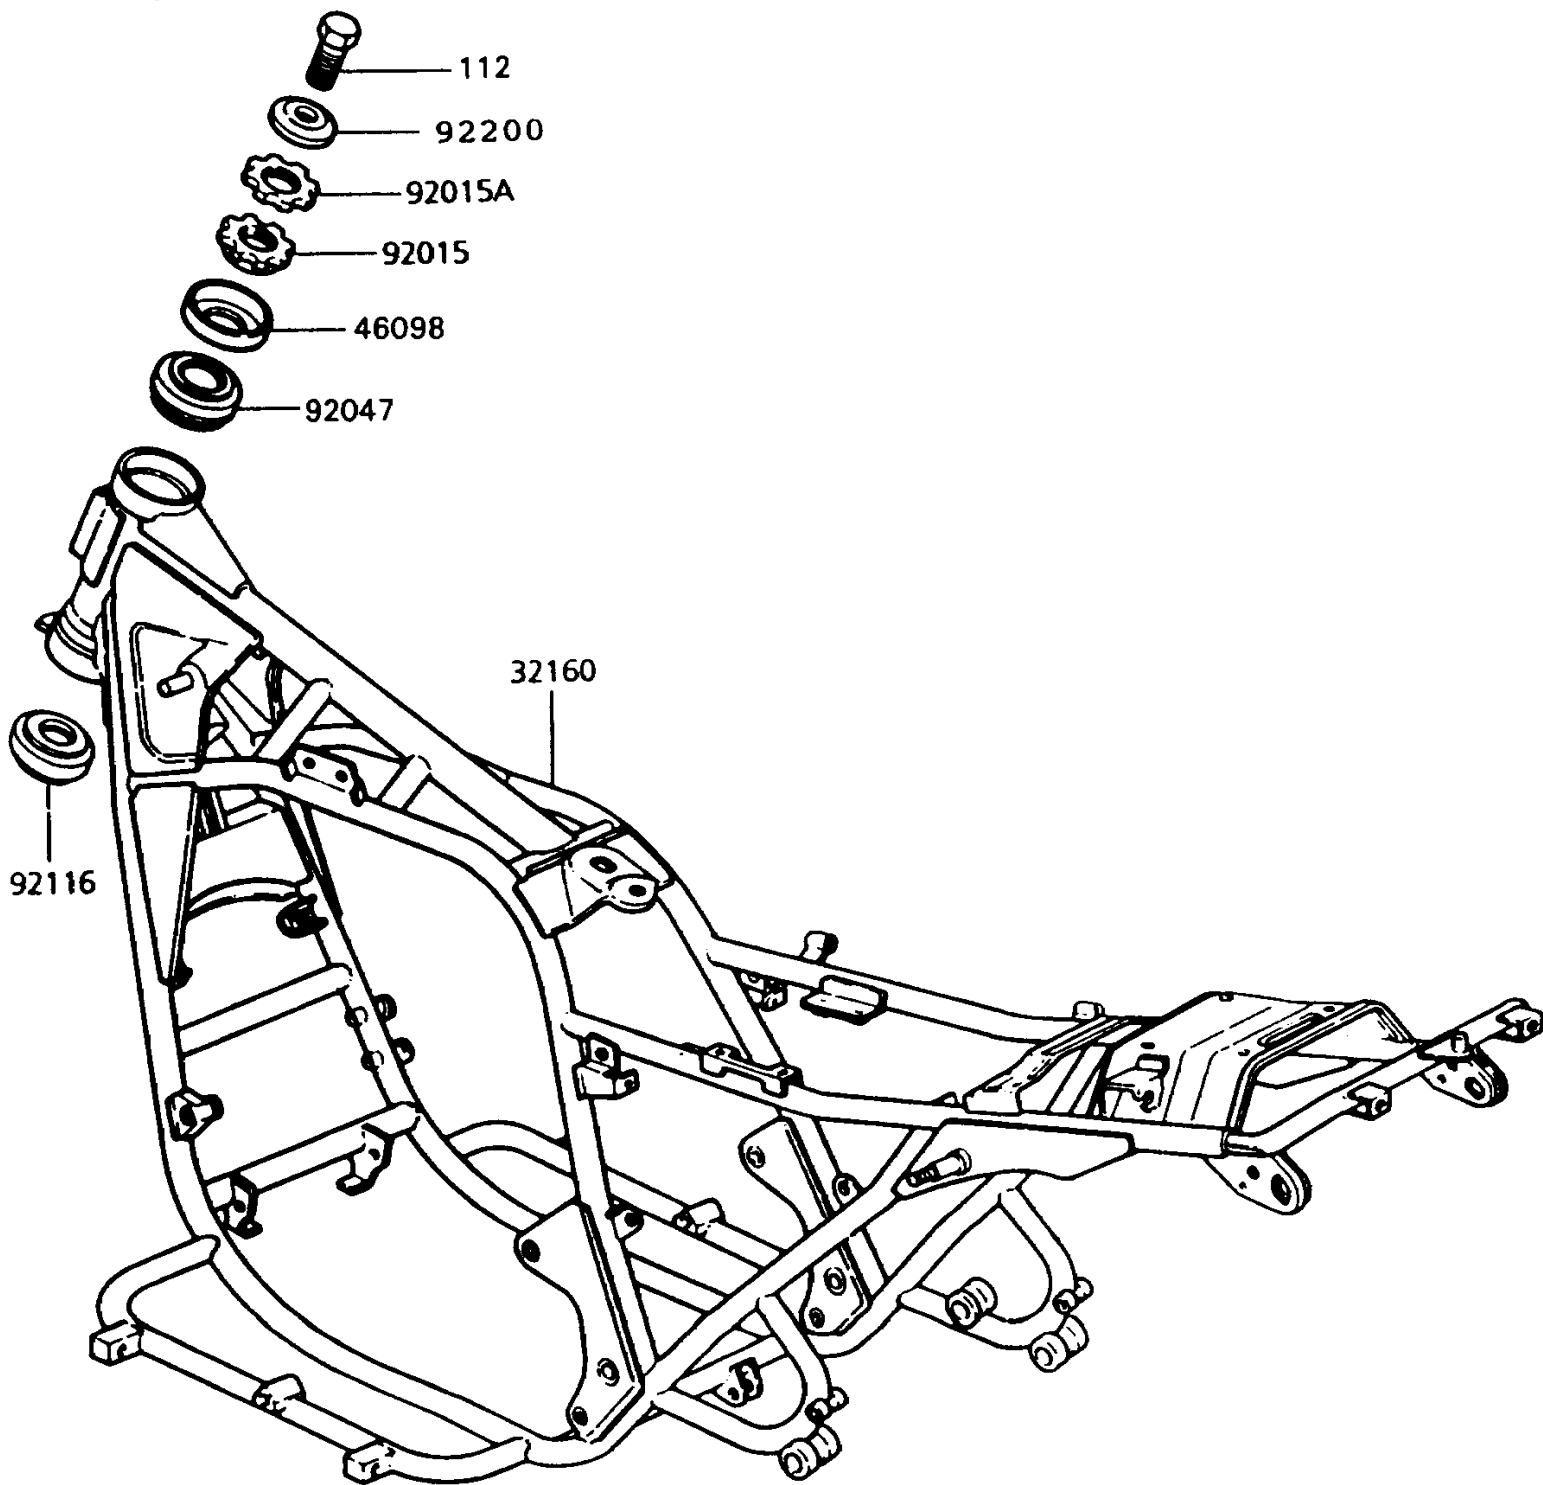

## 1995 Police 1000 PARTS DIAGRAM

Frame

## 1995 Police 1000 PARTS LIST

Frame

ITEM NAME	PART NUMBER	QUANTITY
FRAME-COMP (Ref # 32160)	32160-1038	1
CAP,STEERING STEM (Ref # 46098)	46098-017	1
NUT,25MM,T=10 (Ref # 92015)	92015-1128	1
NUT,25MM,T=6 (Ref # 92015A)	92015-1129	1
RACE,ROLLER,32005JR RS (Ref # 92047)	92047-017	1
BEARING-ROLLER,HR320/28XJ (Ref # 92116)	92116-1009	1
WASHER (Ref # 92200)	92200-1140	1
BOLT-UPSET (Ref # 112)	112G1425	1