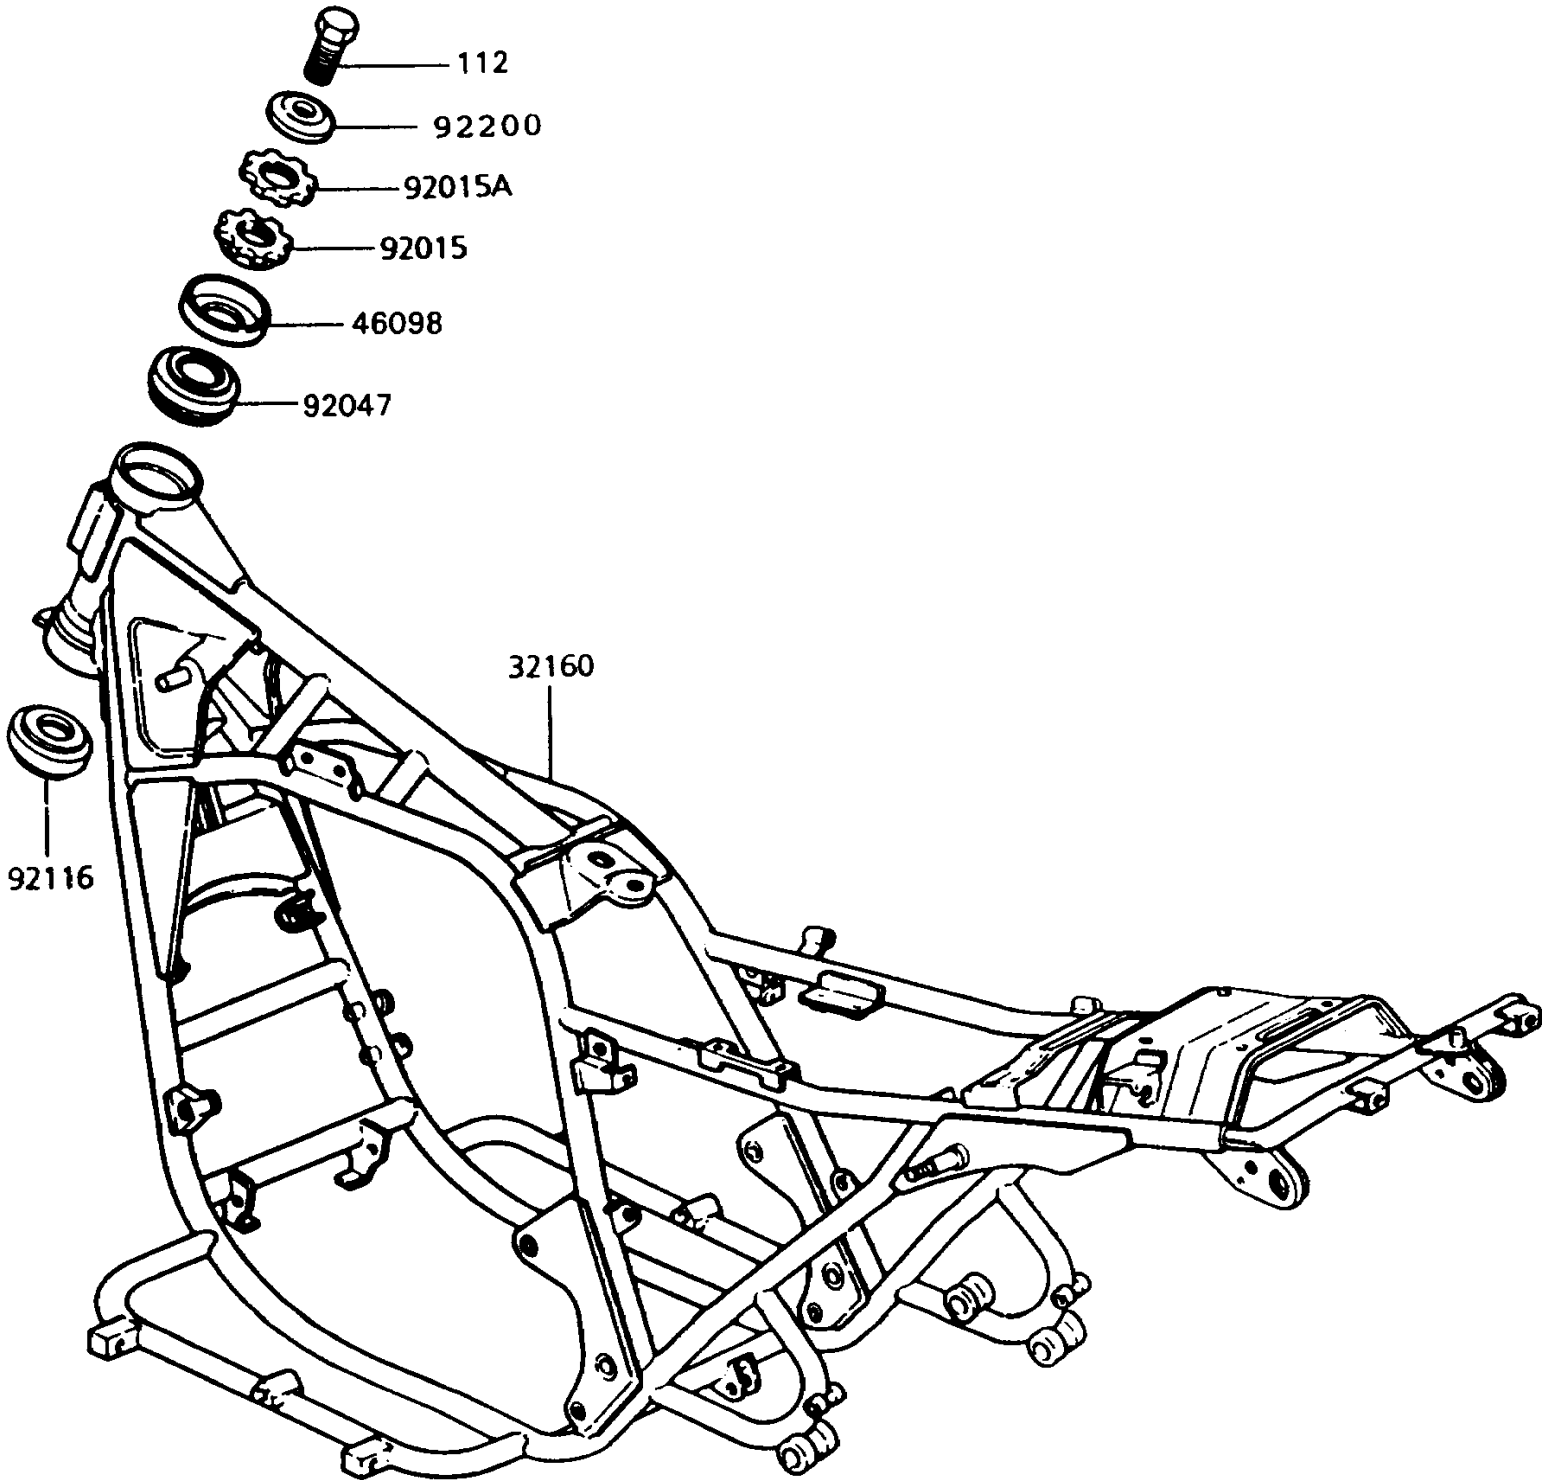

# 1994 Police 1000 PARTS DIAGRAM

Frame

# 1994 Police 1000 PARTS LIST

## Frame

ITEM NAME	PART NUMBER	QUANTITY
FRAME-COMP (Ref # 32160)	32160-1038	1
CAP,STEERING STEM (Ref # 46098)	46098-017	1
NUT,25MM,T=10 (Ref # 92015)	92015-1128	1
NUT,25MM,T=6 (Ref # 92015A)	92015-1129	1
RACE,ROLLER,32005JR RS (Ref # 92047)	92047-017	1
BEARING-ROLLER,HR320/28XJ (Ref # 92116)	92116-1009	1
WASHER (Ref # 92200)	92200-1140	1
BOLT-UPSET (Ref # 112)	112G1425	1