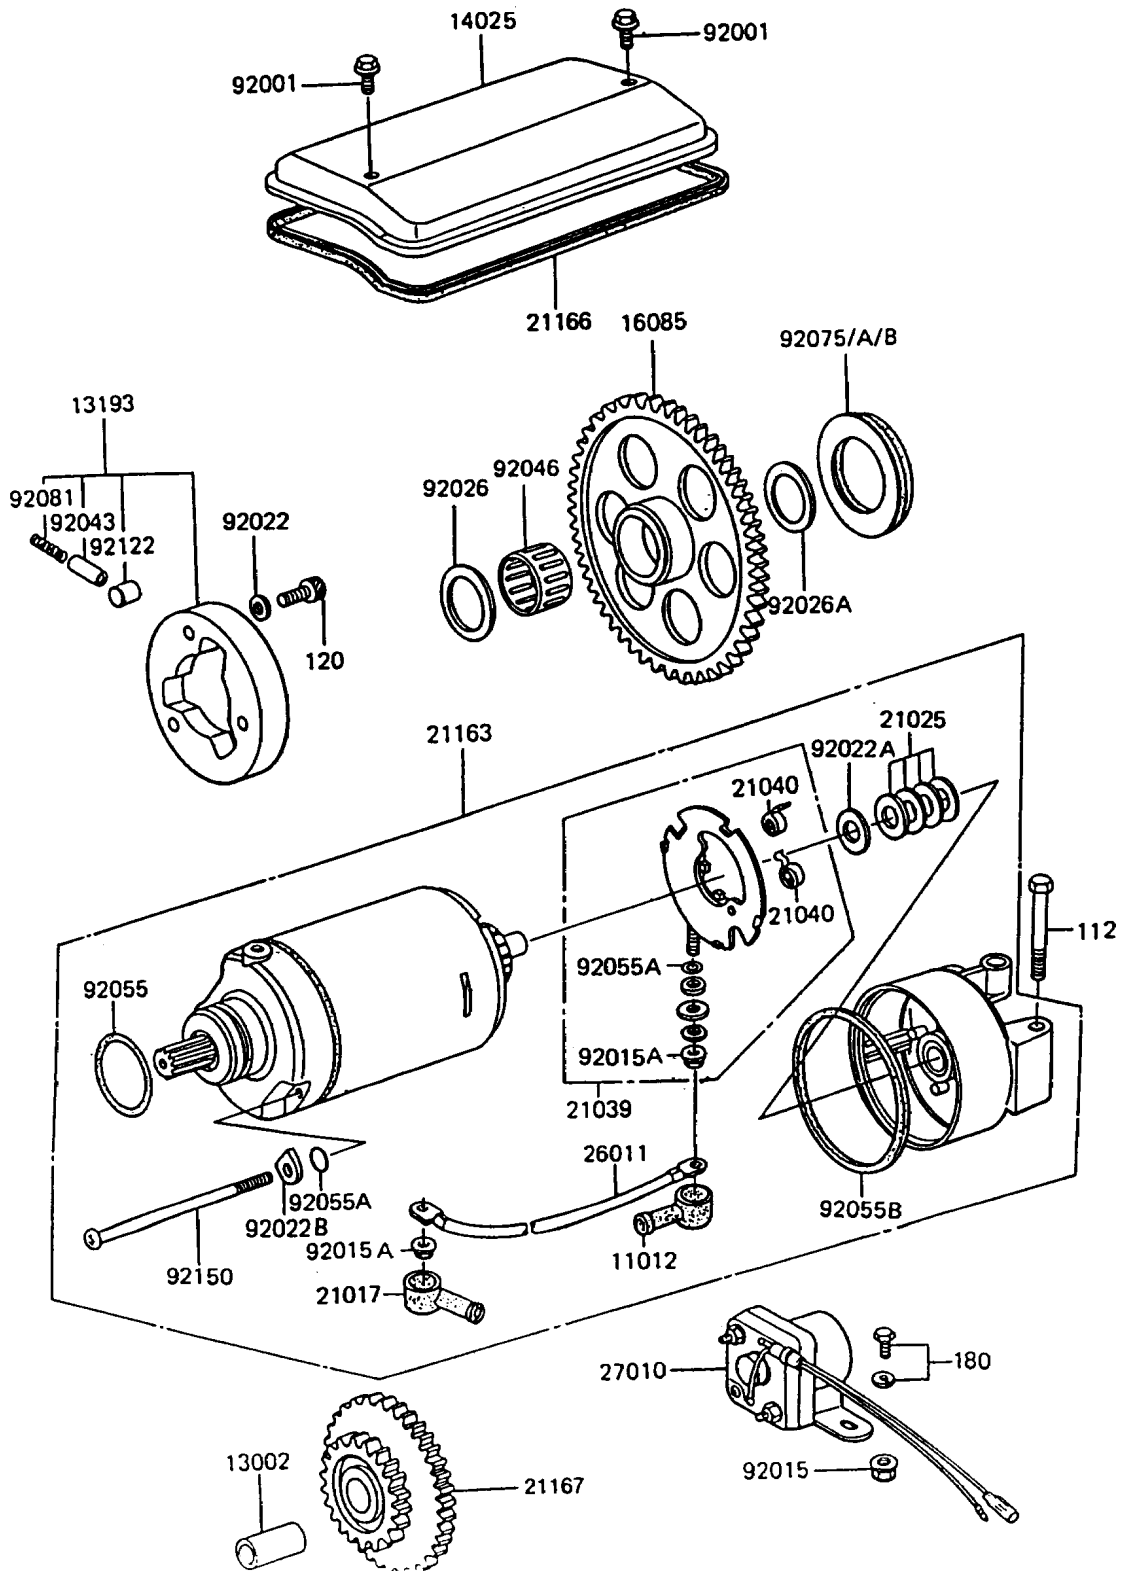

1995 Police 1000 PARTS DIAGRAM

Starter Motor

E1840-0015

1995 Police 1000 PARTS LIST

Starter Motor

ITEM NAME	PART NUMBER	QUANTITY
CAP,TERMINAL (Ref # 11012)	11012-1354	1
PIN (Ref # 13002)	13002-007	1
CLUTCH-ASSY-ONEWAY (Ref # 13193)	13193-1006	1
COVER,STARTER (Ref # 14025)	14025-1245	1
GEAR,STARTER CLUTCH (Ref # 16085)	16085-1012	1
GROMMET,STARTER TERMINAL (Ref # 21017)	21017-017	1
WASHER,9.1X18X0.2 (Ref # 21025)	21025-011	1
BRUSH,CARBON (Ref # 21039)	21039-1063	1
SPRING-BRUSH (Ref # 21040)	21040-1057	1
STARTER-ELECTRIC (Ref # 21163)	21163-1143	1
GASKET,STARTER COVER (Ref # 21166)	21166-001	1
GEAR-SPUR,STARTER MOTOR (Ref # 21167)	21167-002	1
WIRE-LEAD,STARTER MOTOR (Ref # 26011)	26011-1251	1
SWITCH,MAGNETIC (Ref # 27010)	27010-1047	1
BOLT,6X10 (Ref # 92001)	92001-1151	1
NUT,FLANGED,6MM (Ref # 92015)	92015-1193	1
NUT,STARTER MOTOR (Ref # 92015A)	92015-1476	1
WASHER,8.5X13.5X2 (Ref # 92022)	92022-1108	1
WASHER,9.1X18X0.8 (Ref # 92022A)	92022-1132	1
WASHER,LOCK,T=2.0 (Ref # 92022B)	92022-1458	1
SPACER,25X38X1.0 (Ref # 92026)	92026-1031	1
SPACER,25X34X2.0 (Ref # 92026A)	92026-1033	1
PIN (Ref # 92043)	92043-087	1
BEARING-NEEDLE,K253020S (Ref # 92046)	92046-1022	1
RING-0 (Ref # 92055)	92055-1276	1
RING-0,4.5X2.0 (Ref # 92055A)	92055-1370	1
RING-0,STARTER MOTOR (Ref # 92055B)	92055-1381	1
DAMPER,T=6.3 (Ref # 92075)	92075-1129	1
DAMPER,T=7.3 (Ref # 92075A)	92075-1130	1

1995 Police 1000 PARTS LIST

Starter Motor

ITEM NAME	PART NUMBER	QUANTITY
DAMPER,T=8.3 (Ref # 92075B)	92075-1131	1
SPRING (Ref # 92081)	92081-110	1
ROLLER,15X14.4 (Ref # 92122)	92122-001	1
BOLT (Ref # 92150)	92150-1243	1
BOLT-UPSET,6X55 (Ref # 112)	112B0655	1
BOLT-SOCKET (Ref # 120)	120P0816	1
BOLT-UPSET-WS,6X12 (Ref # 180)	180B0612	1