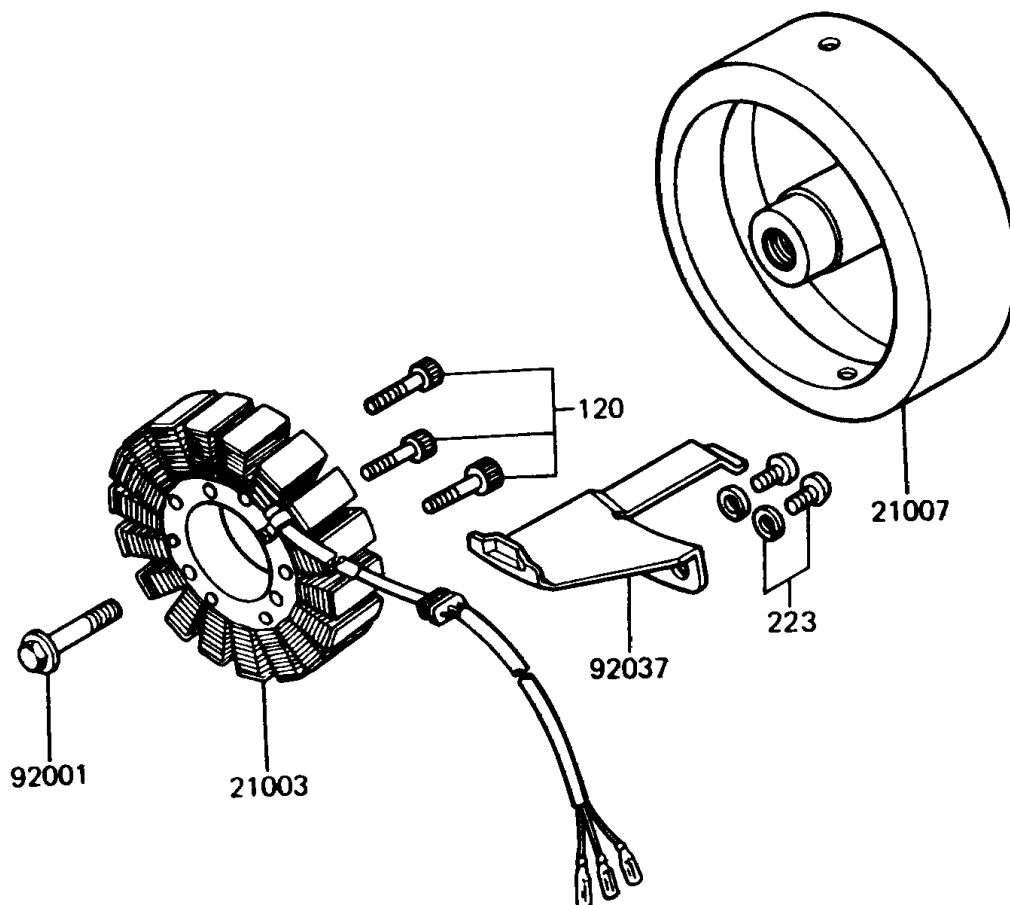

## 1995 Police 1000 PARTS DIAGRAM

Generator

E1810-0009

## 1995 Police 1000 PARTS LIST

Generator

ITEM NAME	PART NUMBER	QUANTITY
STATOR (Ref # 21003)	21003-1040	1
ROTOR (Ref # 21007)	21007-1036	1
REGULATOR-VOLTAGE (Ref # 21066)	21066-1018	1
BOLT,FLANGED,12X40 (Ref # 92001)	92001-1146	1
CLAMP,HARNESS (Ref # 92037)	92037-1214	1
BOLT-SOCKET,6X30 (Ref # 120)	120P0630	1
BOLT-UPSET-WP (Ref # 186)	186B0614	1
SCREW-PAN-WS-CROS (Ref # 223)	223B0512	1