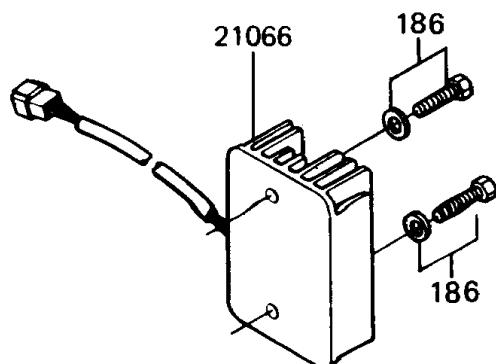

## 1995 Police 1000 PARTS DIAGRAM

Generator

E1810-0009

## 1995 Police 1000 PARTS LIST

Generator

ITEM NAME	PART NUMBER	QUANTITY
STATOR (Ref # 21003)	21003-1040	1
ROTOR (Ref # 21007)	21007-1036	1
REGULATOR-VOLTAGE (Ref # 21066)	21066-1018	1
BOLT,FLANGED,12X40 (Ref # 92001)	92001-1146	1
CLAMP,HARNESS (Ref # 92037)	92037-1214	1
BOLT-SOCKET,6X30 (Ref # 120)	120P0630	1
BOLT-UPSET-WP (Ref # 186)	186B0614	1
SCREW-PAN-WS-CROS (Ref # 223)	223B0512	1