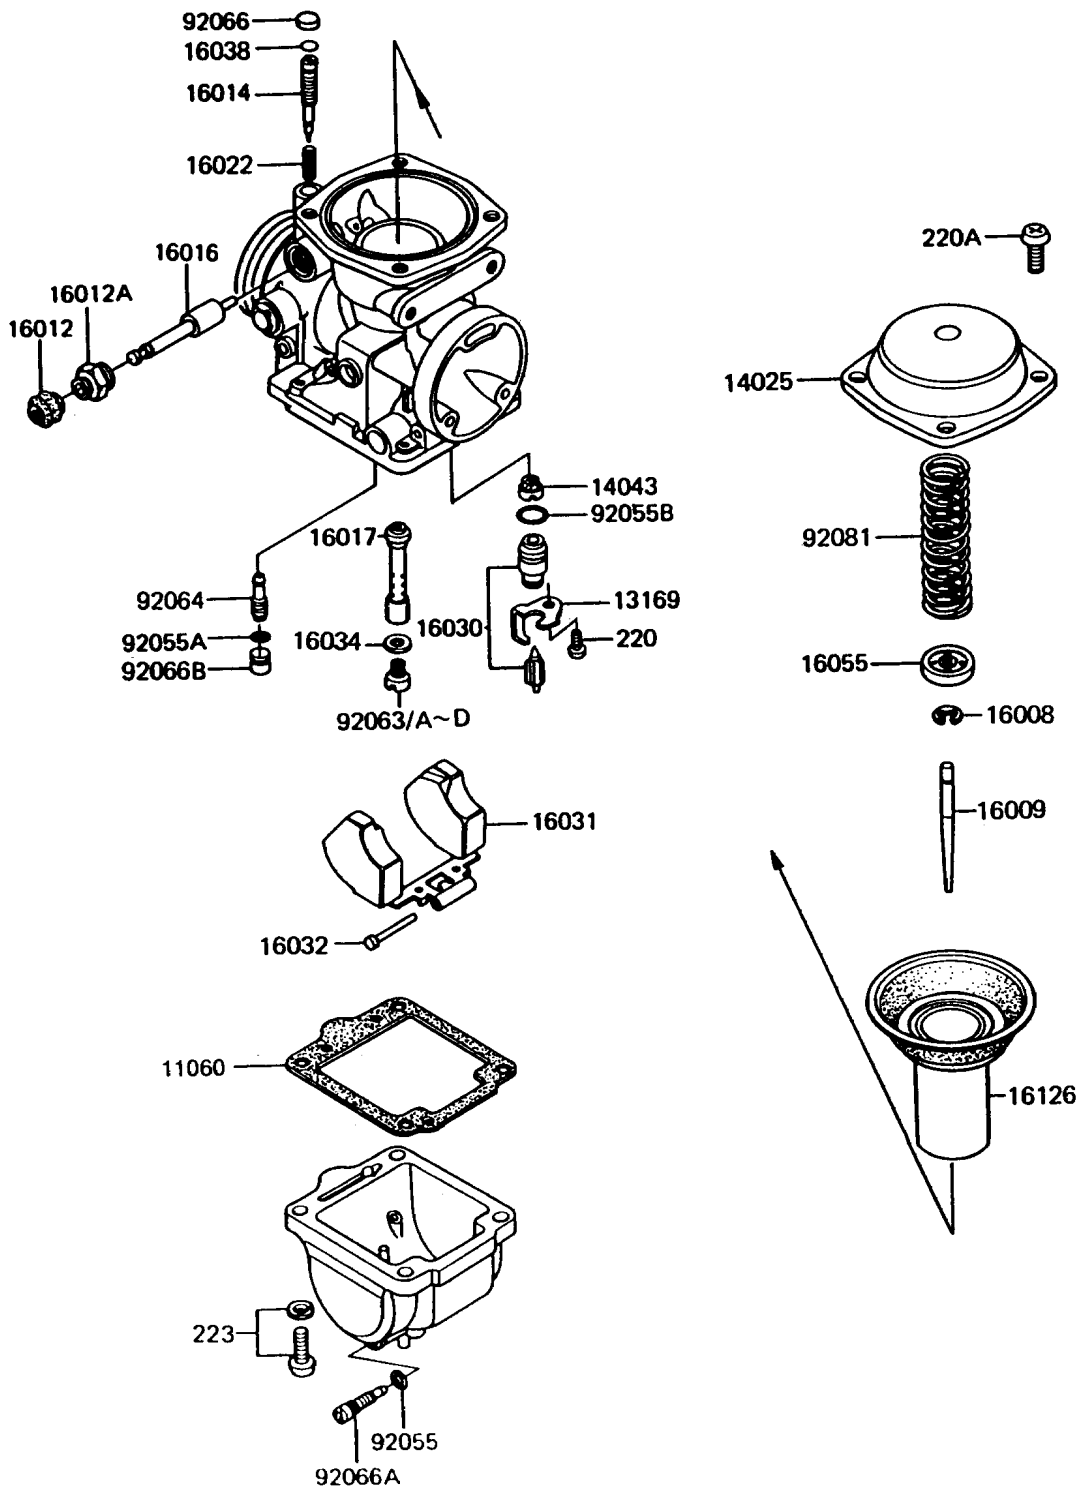

1995 Police 1000 PARTS DIAGRAM

Carburetor Parts

E1612-0059

1995 Police 1000 PARTS LIST

Carburetor Parts

ITEM NAME	PART NUMBER	QUANTITY
GASKET (Ref # 11060)	11060-1607	1
PLATE,FLOAT VALVE (Ref # 13169)	13169-1482	1
TOP-CHAMBER,MIXING (Ref # 14025)	14025-1395	1
FILTER,FLOAT VALVE (Ref # 14043)	14043-1010	1
CLAMP,E-TYPE (Ref # 16008)	16008-014	1
NEEDLE-JET,5GN45 (Ref # 16009)	16009-1285	1
CAP-STARTER PLUNGER,RUBBER (Ref # 16012)	16012-1010	1
CAP-STARTER PLUNGER (Ref # 16012A)	16012-1011	1
SCREW-PILOT AIR (Ref # 16014)	16014-1014	1
PLUNGER (Ref # 16016)	16016-1019	1
JET-NEEDLE,#AY-1 (Ref # 16017)	16017-1086	1
SPRING,PILOT SCREW (Ref # 16022)	16022-016	1
VALVE-FLOAT,2.5 (Ref # 16030)	16030-1016	1
FLOAT (Ref # 16031)	16031-1013	1
PIN,FLOAT (Ref # 16032)	16032-008	1
WASHER,MAIN JET (Ref # 16034)	16034-001	1
GASKET,"O"RING (Ref # 16038)	16038-022	1
PLATE,NEEDLE (Ref # 16055)	16055-010	1
VALVE,DIAPHRAGM (Ref # 16126)	16126-1149	1
RING-O (Ref # 92055)	92055-044	1
RING-O,CHECK VALVE (Ref # 92055A)	92055-1059	1
RING-O (Ref # 92055B)	92055-1105	1
JET-MAIN,#A127.5 (Ref # 92063)	92063-1100	1
JET-MAIN,#A122.5 (Ref # 92063A)	92063-1101	1
JET-MAIN,#A125 (Ref # 92063B)	92063-1102	1
JET-MAIN,#A130 (Ref # 92063C)	92063-1103	1
JET-MAIN,#A132.5 (Ref # 92063D)	92063-1104	1
JET-PILOT,#A37.5 (Ref # 92064)	92064-1036	1
PLUG,PILOT AIR SCREW,6.9X2 (Ref # 92066)	92066-1051	1

1995 Police 1000 PARTS LIST

Carburetor Parts

ITEM NAME	PART NUMBER	QUANTITY
PLUG,DRAIN (Ref # 92066A)	92066-1064	1
PLUG,PILOT JET (Ref # 92066B)	92066-1087	1
SPRING,DIAPHRAGM VALVE (Ref # 92081)	92081-1363	1
SCREW-PAN-CROS,4X6 (Ref # 220)	220B0406	1
SCREW-PAN-CROS,5X8 (Ref # 220A)	220B0508	1
SCREW-PAN-WS-CROS (Ref # 223)	223B0516	1