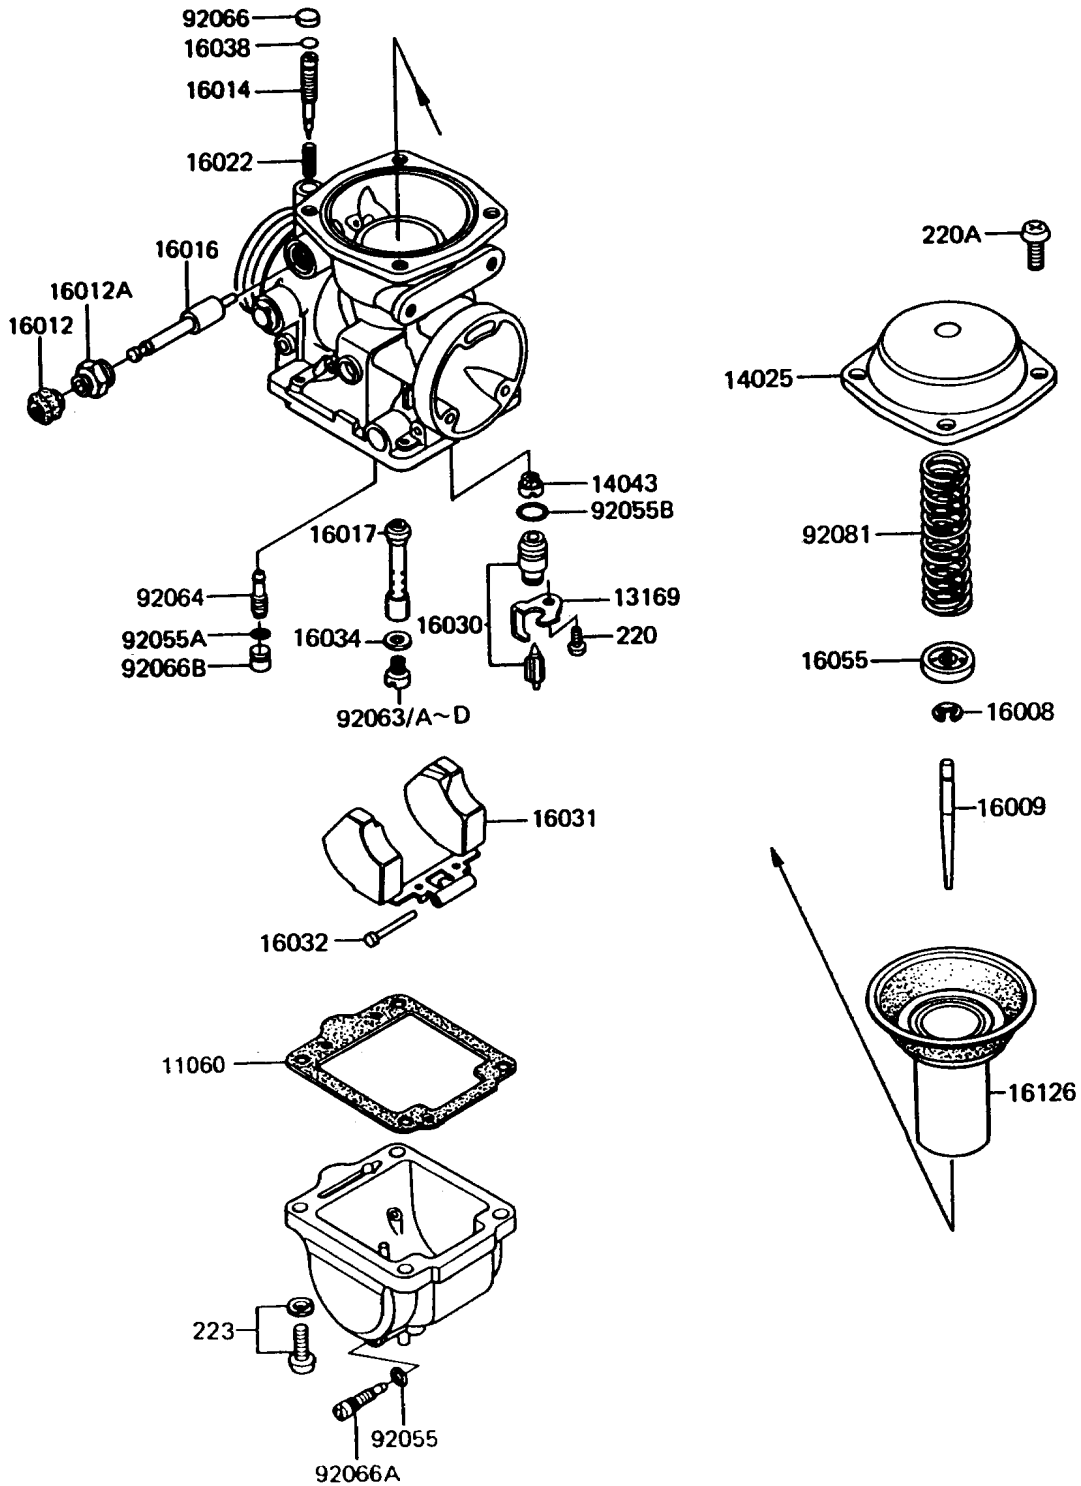

1994 Police 1000 PARTS DIAGRAM

Carburetor Parts

E1612-0059

1994 Police 1000 PARTS LIST

Carburetor Parts

ITEM NAME	PART NUMBER	QUANTITY
GASKET (Ref # 11060)	11060-1607	4
PLATE,FLOAT VALVE (Ref # 13169)	13169-1482	4
TOP-CHAMBER,MIXING (Ref # 14025)	14025-1395	4
FILTER,FLOAT VALVE (Ref # 14043)	14043-1010	4
CLAMP,E-TYPE (Ref # 16008)	16008-014	4
NEEDLE-JET,5GN45 (Ref # 16009)	16009-1285	4
CAP-STARTER PLUNGER,RUBBER (Ref # 16012)	16012-1010	4
CAP-STARTER PLUNGER (Ref # 16012A)	16012-1011	4
SCREW-PILOT AIR (Ref # 16014)	16014-1014	4
PLUNGER (Ref # 16016)	16016-1019	4
JET-NEEDLE,#AY-1 (Ref # 16017)	16017-1086	4
SPRING,PILOT SCREW (Ref # 16022)	16022-016	4
VALVE-FLOAT,2.5 (Ref # 16030)	16030-1016	4
FLOAT (Ref # 16031)	16031-1013	4
PIN,FLOAT (Ref # 16032)	16032-008	4
WASHER,MAIN JET (Ref # 16034)	16034-001	4
GASKET,"O"RING (Ref # 16038)	16038-022	4
PLATE,NEEDLE (Ref # 16055)	16055-010	4
VALVE,DIAPHRAGM (Ref # 16126)	16126-1149	4
RING-O (Ref # 92055)	92055-044	4
RING-O,CHECK VALVE (Ref # 92055A)	92055-1059	4
RING-O (Ref # 92055B)	92055-1105	4
JET-MAIN,#A127.5 (Ref # 92063)	92063-1100	4
JET-MAIN,#A122.5 (Ref # 92063A)	92063-1101	4
JET-MAIN,#A125 (Ref # 92063B)	92063-1102	4
JET-MAIN,#A130 (Ref # 92063C)	92063-1103	4
JET-MAIN,#A132.5 (Ref # 92063D)	92063-1104	4
JET-PILOT,#A37.5 (Ref # 92064)	92064-1036	4
PLUG,PILOT AIR SCREW,6.9X2 (Ref # 92066)	92066-1051	4

1994 Police 1000 PARTS LIST

Carburetor Parts

ITEM NAME	PART NUMBER	QUANTITY
PLUG,DRAIN (Ref # 92066A)	92066-1064	4
PLUG,PILOT JET (Ref # 92066B)	92066-1087	4
SPRING,DIAPHRAGM VALVE (Ref # 92081)	92081-1363	4
SCREW-PAN-CROS,4X6 (Ref # 220)	220B0406	4
SCREW-PAN-CROS,5X8 (Ref # 220A)	220B0508	14
SCREW-PAN-WS-CROS (Ref # 223)	223B0516	16