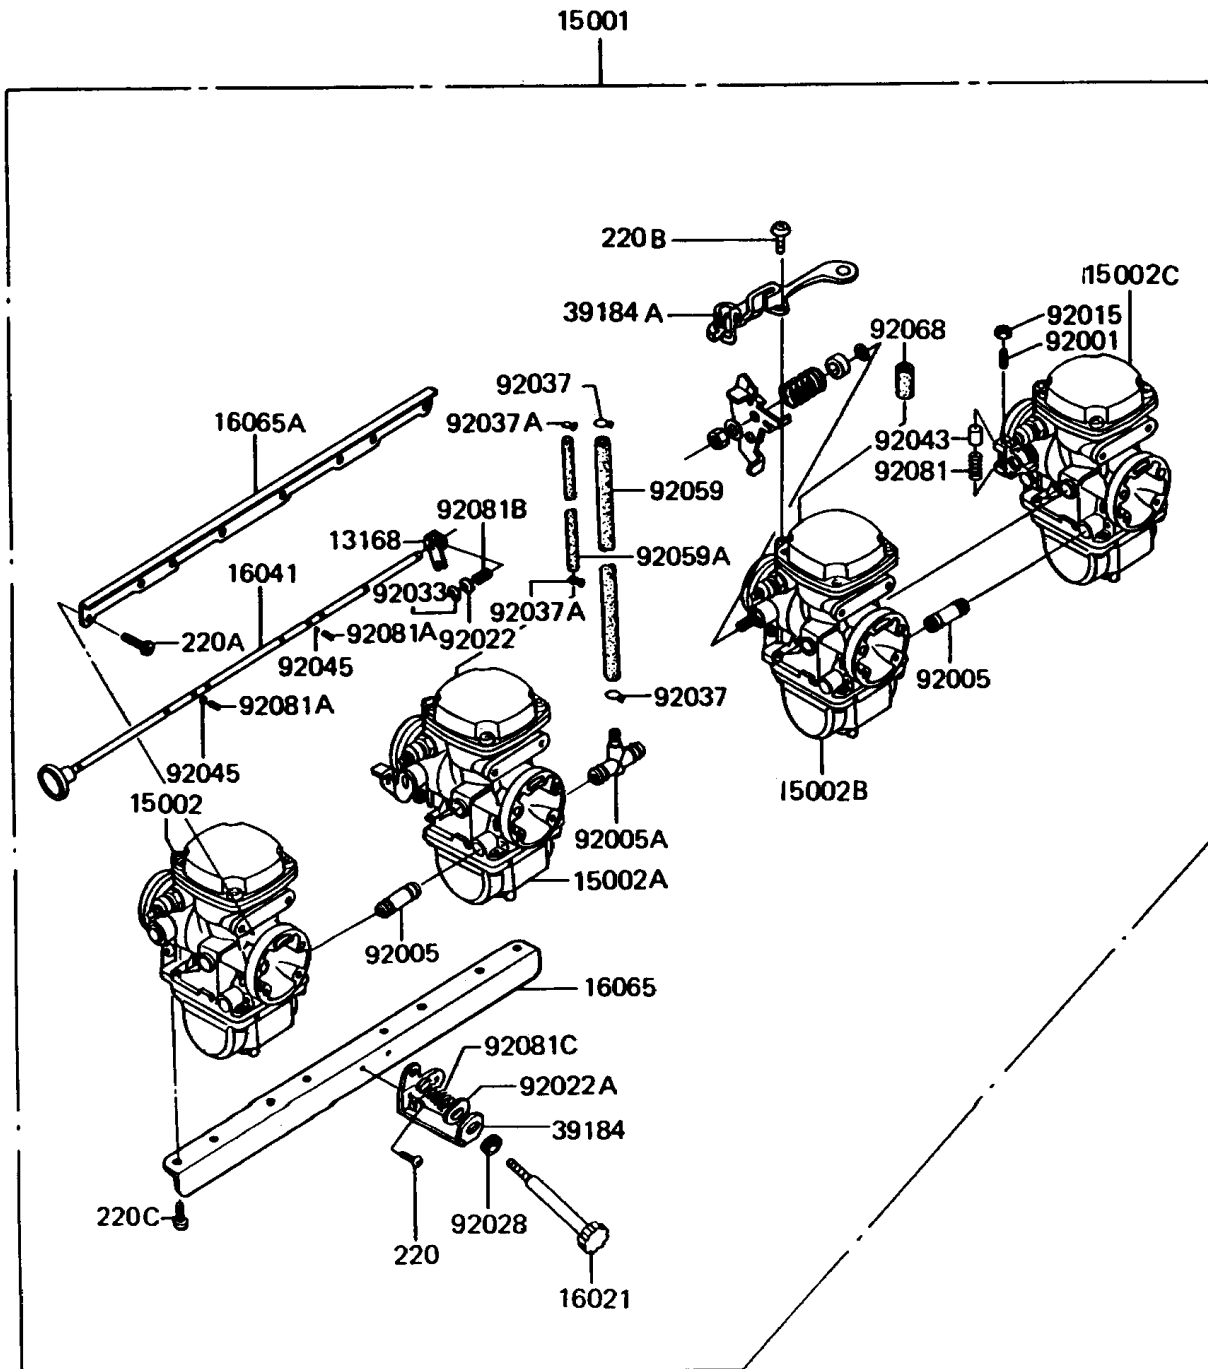

1993 Police 1000 PARTS DIAGRAM

Carburetor

E1611-0109

1993 Police 1000 PARTS LIST

Carburetor

ITEM NAME	PART NUMBER	QUANTITY
LEVER,CHOKE (Ref # 13168)	13168-1091	4
CARBURETOR-ASSY (Ref # 15001)	15001-1929	1
CARBURETOR,LH,OUTSIDE (Ref # 15002)	15002-1258	1
CARBURETOR,LH,INSIDE (Ref # 15002A)	15002-1259	1
CARBURETOR,RH,INSIDE (Ref # 15002B)	15002-1260	1
CARBURETOR,RH,OUTSIDE (Ref # 15002C)	15002-1261	1
SCREW-THROTTLE STOP (Ref # 16021)	16021-1103	1
SHAFT-CARBURETOR,CHOKE (Ref # 16041)	16041-1024	1
HOLDER-CARBURETOR,LWR (Ref # 16065)	16065-1043	1
HOLDER-CARBURETOR,UPP (Ref # 16065A)	16065-1044	1
BRACKET-ASSY,IDLING ADJUSTER (Ref # 39184)	39184-1007	1
BRACKET-ASSY,THROTTLE CABLE (Ref # 39184A)	39184-1013	1
BOLT,ADJUSTING (Ref # 92001)	92001-1447	3
FITTING,FUEL,I-TYPE (Ref # 92005)	92005-1035	2
FITTING,FUEL,T-TYPE (Ref # 92005A)	92005-1036	1
NUT,THROTTLE VALVE ADJUSTING (Ref # 92015)	92015-1119	3
WASHER,SPRING (Ref # 92022)	92022-1255	4
WASHER,THROTTLE STOP SCREW (Ref # 92022A)	92022-1491	1
BUSHING,IDLING ADJUSTER (Ref # 92028)	92028-1266	1
RING-SNAP,E-TYPE (Ref # 92033)	92033-1066	4
CLAMP,TUBE (Ref # 92037)	92037-1184	2
CLAMP,BREATHER TUBE (Ref # 92037A)	92037-174	2
PIN,THROTTLE VALVE ADJUST (Ref # 92043)	92043-1079	3
BALL-STEEL,1/8" (Ref # 92045)	92045-1044	2
TUBE,7.5X12.5X250 (Ref # 92059)	92059-1187	1
TUBE,5X9X150 (Ref # 92059A)	92059-1188	1
PLUG,12X25 (Ref # 92068)	92068-006	1
SPRING,THROTTLE VALVE ADJUST (Ref # 92081)	92081-1259	3
SPRING,SHAFT STOP (Ref # 92081A)	92081-1260	2

1993 Police 1000 PARTS LIST

Carburetor

ITEM NAME	PART NUMBER	QUANTITY
SPRING,CHOKE SHAFT (Ref # 92081B)	92081-1364	4
SPRING,THROTTLE STOP SCREW (Ref # 92081C)	92081-1377	1
SCREW-PAN-CROS,5X8 (Ref # 220)	220B0508	1
SCREW-PAN-CROS (Ref # 220A)	220B0510	8
SCREW-PAN-CROS (Ref # 220B)	220B0512	2
SCREW-PAN-CROS,6X14 (Ref # 220C)	220B0614	8