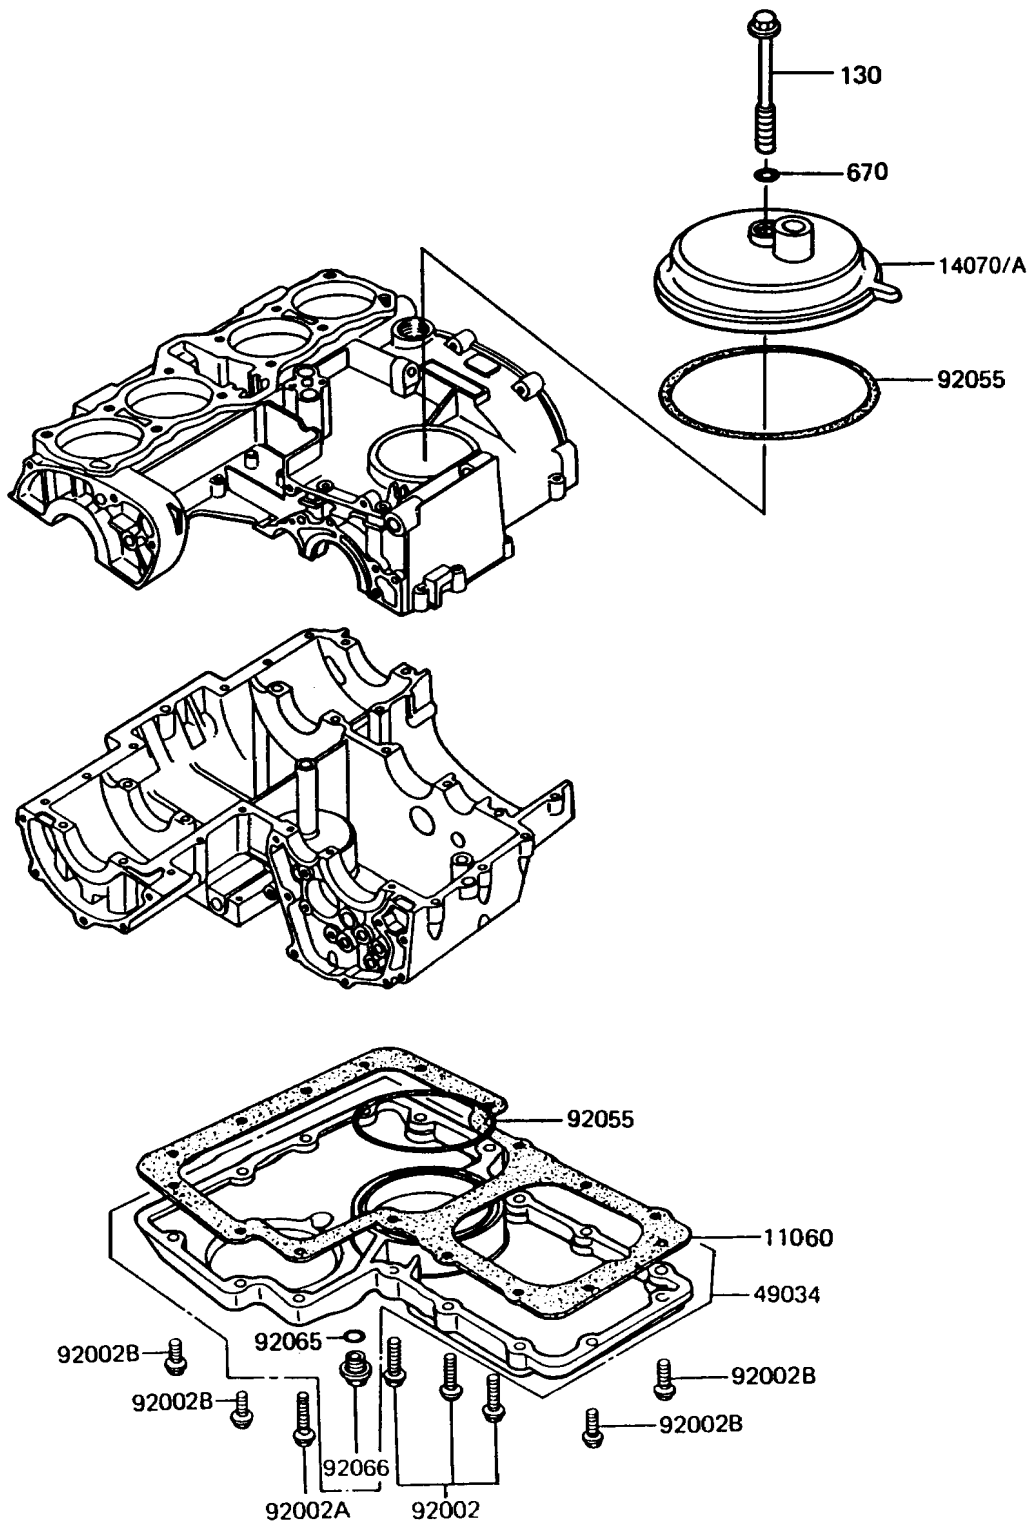

1995 Police 1000 PARTS DIAGRAM

Breather Cover/Oil Pan

E1432-0033

1995 Police 1000 PARTS LIST

Breather Cover/Oil Pan

ITEM NAME	PART NUMBER	QUANTITY
GASKET,OIL PAN (Ref # 11060)	11060-1074	1
BODY-BREATHER,BLACK (Ref # 14070A)	14070-1010	1
PAN-OIL (Ref # 49034)	49034-5018	1
BOLT,FLANGED,6X35 (Ref # 92002)	92002-1051	1
BOLT,6X45 (Ref # 92002A)	92002-1088	1
BOLT,6X25 (Ref # 92002B)	92002-1089	1
RING-O,91.6X3.4 (Ref # 92055)	92055-052	1
GASKET,12X22X2,DRAIN PLUG (Ref # 92065)	92065-097	1
PLUG,OIL DRAIN,12X15 (Ref # 92066)	92066-1174	1
BOLT-FLANGED (Ref # 130)	130Z0870	1
O RING,8MM (Ref # 670)	670B1508	1