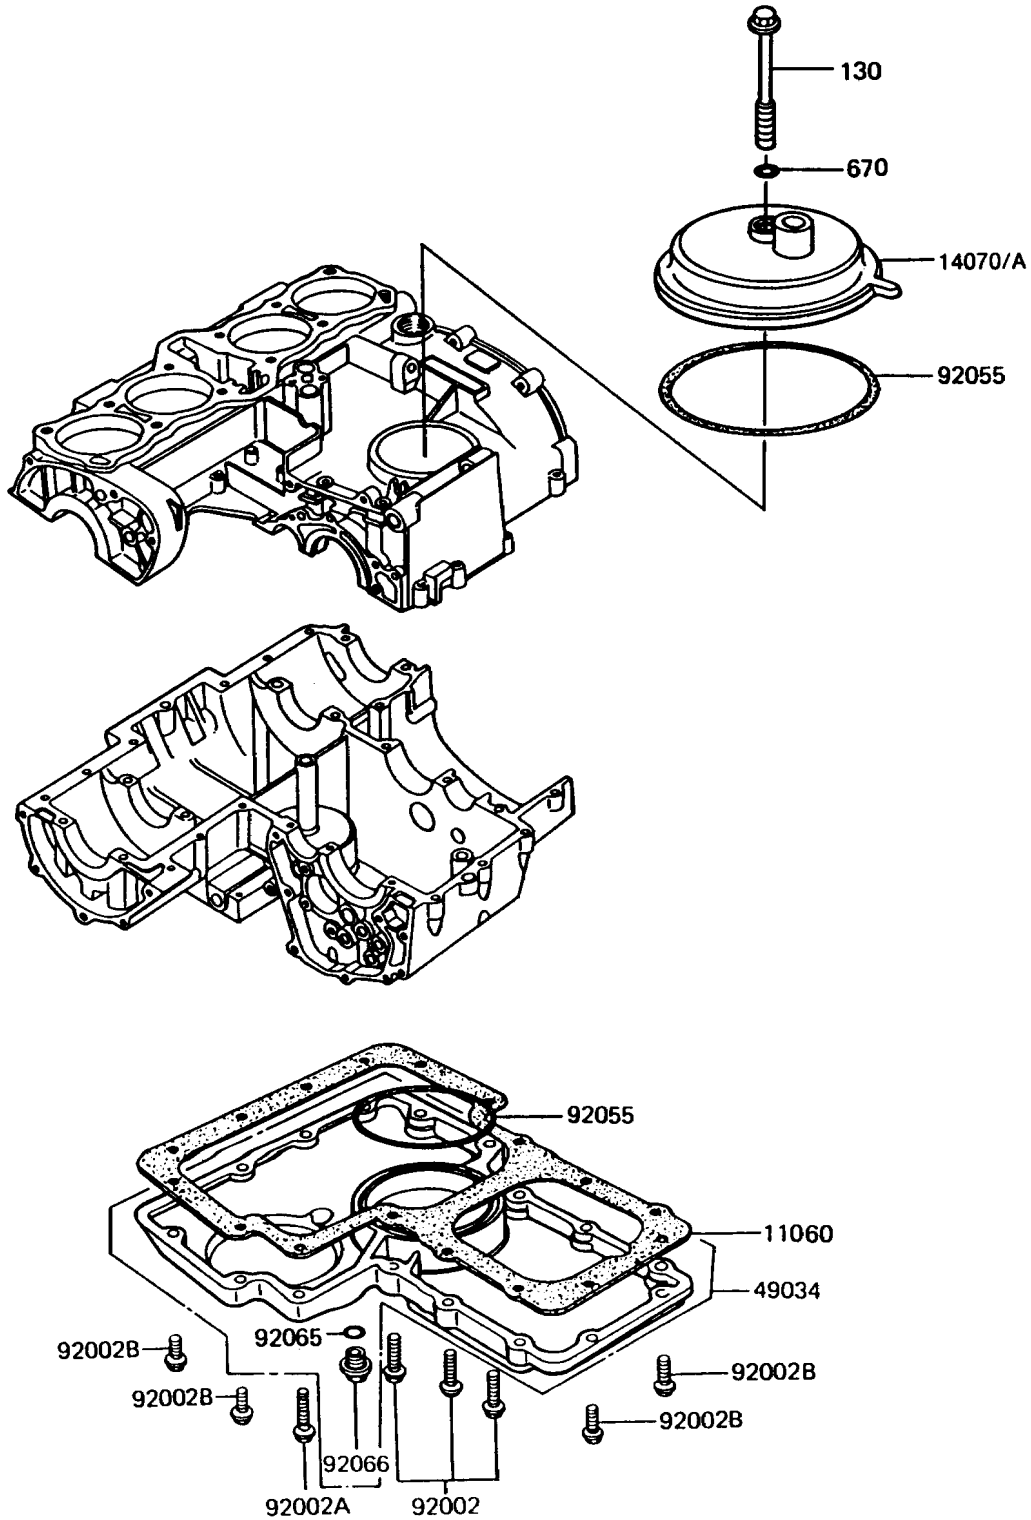

1994 Police 1000 PARTS DIAGRAM

Breather Cover/Oil Pan

E1432-0033

1994 Police 1000 PARTS LIST

Breather Cover/Oil Pan

ITEM NAME	PART NUMBER	QUANTITY
GASKET,OIL PAN (Ref # 11060)	11060-1074	1
BODY-BREATHER,BLACK (Ref # 14070A)	14070-1010	1
PAN-OIL (Ref # 49034)	49034-5018	1
BOLT,FLANGED,6X35 (Ref # 92002)	92002-1051	3
BOLT,6X45 (Ref # 92002A)	92002-1088	1
BOLT,6X25 (Ref # 92002B)	92002-1089	13
RING-O,91.6X3.4 (Ref # 92055)	92055-052	2
GASKET,12X22X2,DRAIN PLUG (Ref # 92065)	92065-097	1
PLUG,OIL DRAIN,12X15 (Ref # 92066)	92066-1174	1
BOLT-FLANGED (Ref # 130)	130Z0870	1
O RING,8MM (Ref # 670)	670B1508	1