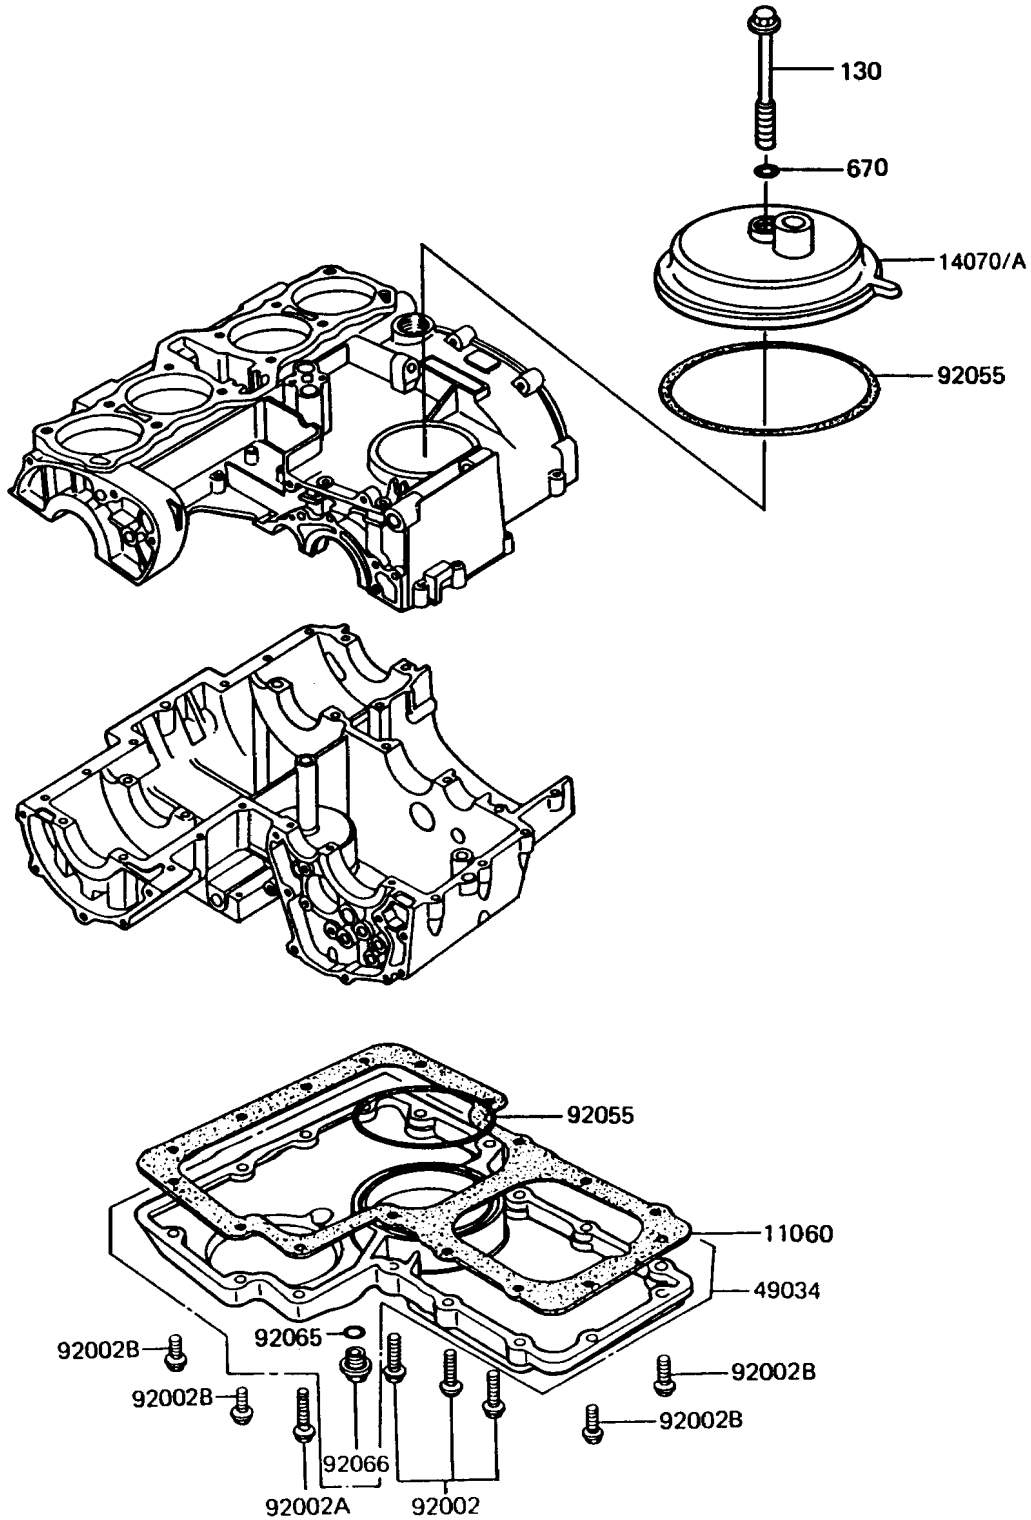

# 1993 Police 1000 PARTS DIAGRAM

Breather Cover/Oil Pan

E1432-0033

# 1993 Police 1000 PARTS LIST

## Breather Cover/Oil Pan

ITEM NAME	PART NUMBER	QUANTITY
GASKET,OIL PAN (Ref # 11060)	11060-1074	1
BODY-BREATHER,BLACK (Ref # 14070)	14070-1008	1
PAN-OIL (Ref # 49034)	49034-5018	1
BOLT,FLANGED,6X35 (Ref # 92002)	92002-1051	3
BOLT,6X45 (Ref # 92002A)	92002-1088	1
BOLT,6X25 (Ref # 92002B)	92002-1089	13
RING-O,91.6X3.4 (Ref # 92055)	92055-052	2
GASKET,12X22X2,DRAIN PLUG (Ref # 92065)	92065-097	1
PLUG,OIL DRAIN,12X15 (Ref # 92066)	92066-1174	1
BOLT-FLANGED (Ref # 130)	130Z0870	1
O RING,8MM (Ref # 670)	670B1508	1