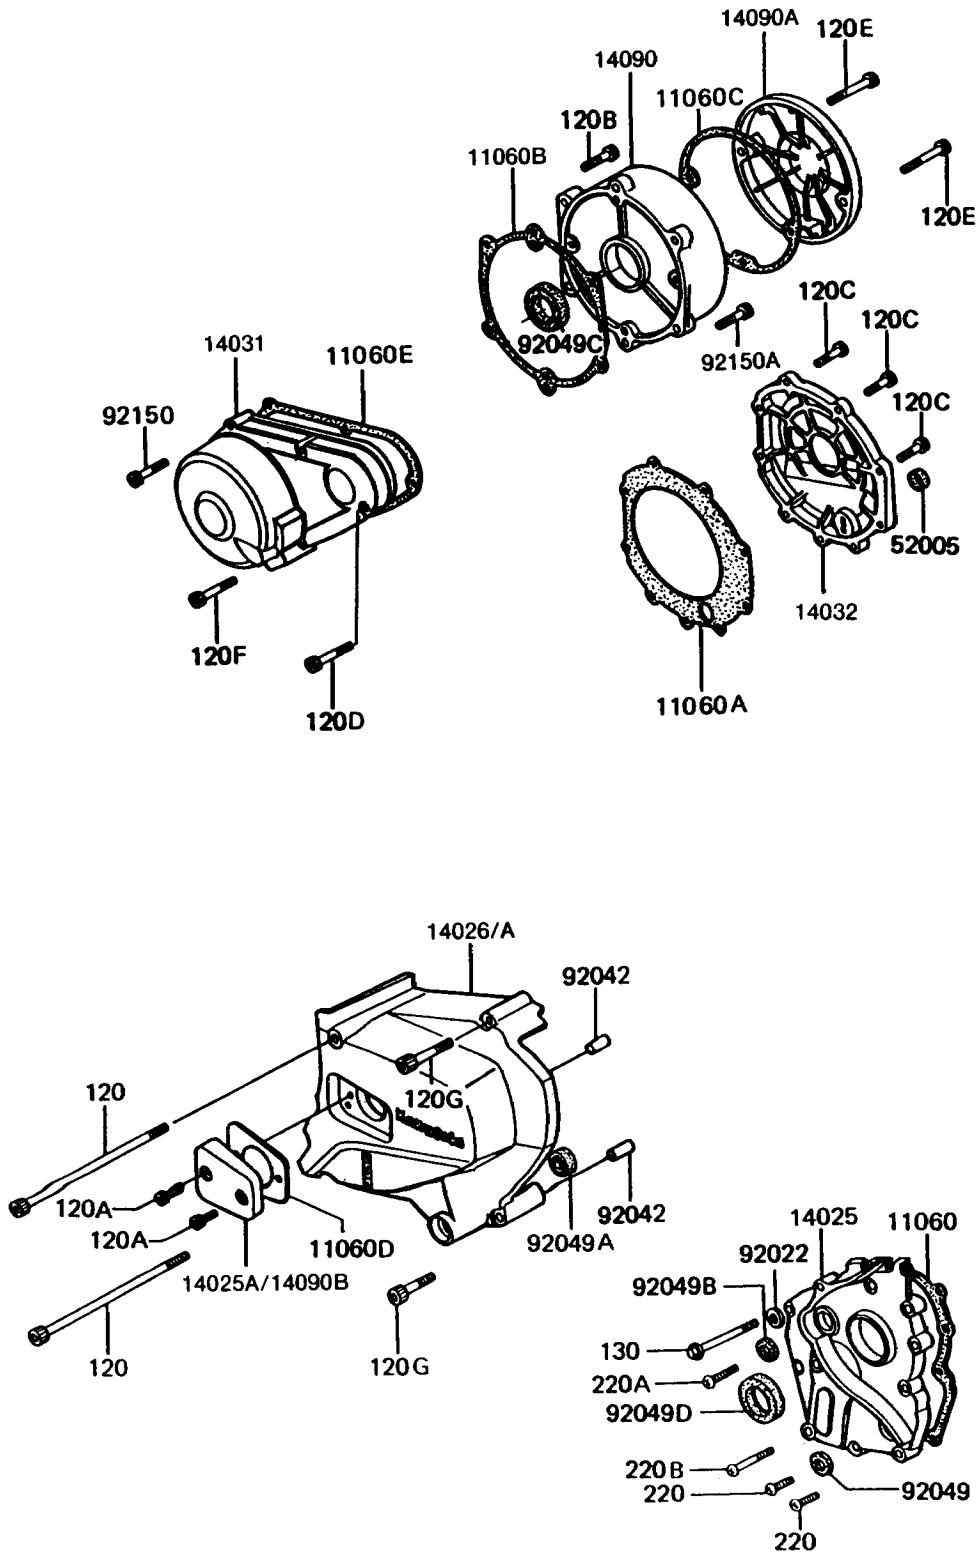

1995 Police 1000 PARTS DIAGRAM

Engine Cover(s)

E1431-0105

1995 Police 1000 PARTS LIST

Engine Cover(s)

ITEM NAME	PART NUMBER	QUANTITY
GASKET,TRANSMISSION COVER (Ref # 11060)	11060-1069	1
GASKET,CLUTCH COVER (Ref # 11060A)	11060-1070	1
GASKET,RH ENGINE COVER (Ref # 11060B)	11060-1071	1
GASKET,PULSING COIL COVER (Ref # 11060C)	11060-1072	1
GASKET,CLUTCH ADJUSTING COVER (Ref # 11060D)	11060-1073	1
GASKET,GENERATOR COVER (Ref # 11060E)	11060-1075	1
COVER,TRANSMISSION (Ref # 14025)	14025-1240	1
COVER-CHAIN (Ref # 14026A)	14026-1202	1
COVER-GENERATOR (Ref # 14031)	14031-1292	1
COVER-CLUTCH (Ref # 14032)	14032-1375	1
COVER,ENGINE COVER (Ref # 14090)	14090-1420	1
COVER,PULSING COIL (Ref # 14090A)	14090-1421	1
COVER,CLUTCH RELEASE (Ref # 14090B)	14090-1422	1
GAUGE,OIL LEVEL (Ref # 52005)	52005-1009	1
WASHER,6.1X12X1 (Ref # 92022)	92022-077	1
PIN,DOWEL,6.3X8X14 (Ref # 92042)	92042-007	1
SEAL-OIL,SB12205 (Ref # 92049)	92049-004	1
SEAL-OIL,CLUTCH RELEASE (Ref # 92049A)	92049-1003	1
SEAL-OIL,SD-8187 (Ref # 92049B)	92049-1017	1
SEAL-OIL,SC32487 (Ref # 92049C)	92049-1033	1
SEAL-OIL,AE2343F0 (Ref # 92049D)	92049-1070	1
BOLT,SOCKET,6X40 (Ref # 92150)	92150-1653	1
BOLT,SOCKET,6X22 (Ref # 92150A)	92150-1654	1
BOLT-SOCKET (Ref # 120)	120Z06125	1
BOLT-SOCKET (Ref # 120A)	120Z0614	1
BOLT-SOCKET (Ref # 120B)	120Z0622	1
BOLT-SOCKET (Ref # 120C)	120Z0625	1
BOLT-SOCKET (Ref # 120D)	120Z0630	1
BOLT-SOCKET (Ref # 120E)	120Z0635	1

1995 Police 1000 PARTS LIST

Engine Cover(s)

ITEM NAME	PART NUMBER	QUANTITY
BOLT-SOCKET (Ref # 120F)	120Z0640	1
BOLT-SOCKET (Ref # 120G)	120Z0670	1
BOLT-FLANGED,6X55 (Ref # 130)	130G0655	1
SCREW-PAN-CROS,6X20,WHITE (Ref # 220)	220B0620	1
SCREW-PAN-CROS,6X28 (Ref # 220A)	220B0628	1
SCREW-PAN-CROS,6X40 (Ref # 220B)	220B0640	1