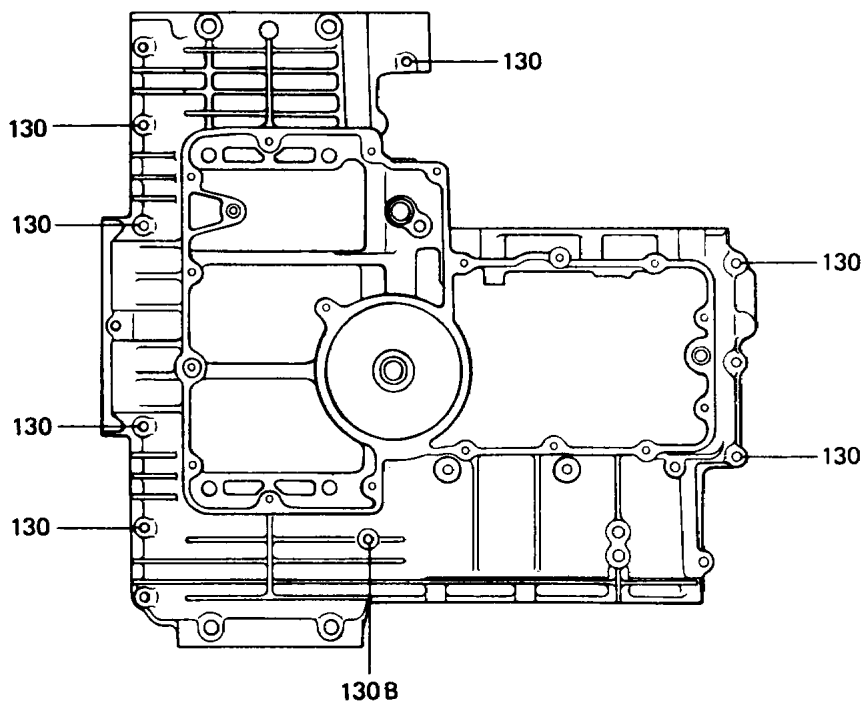

1995 Police 1000 PARTS DIAGRAM

Crankcase Bolt Pattern

E1412-0008

1995 Police 1000 PARTS LIST

Crankcase Bolt Pattern

ITEM NAME	PART NUMBER	QUANTITY
BOLT-FLANGED (Ref # 130)	130Y0640	1
BOLT-FLANGED (Ref # 130A)	130Y0650	1
BOLT-FLANGED (Ref # 130B)	130Y0695	1