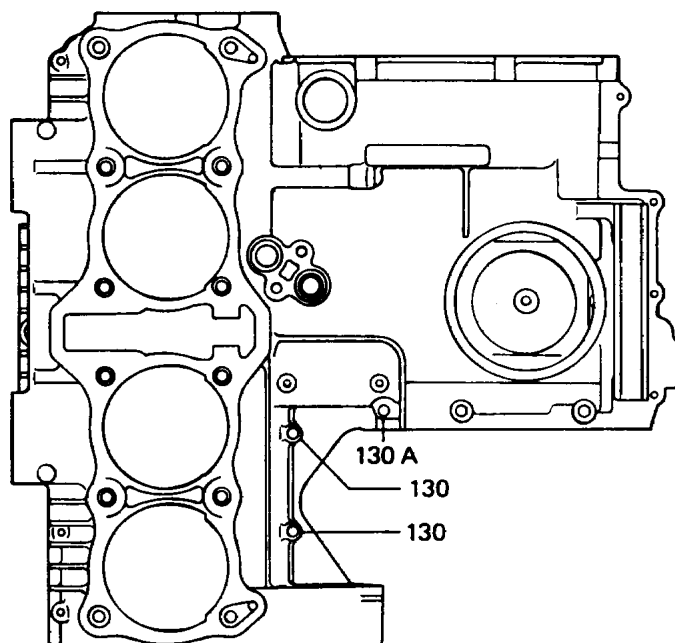

1995 Police 1000 PARTS DIAGRAM

Crankcase Bolt Pattern

E1412-0008

1995 Police 1000 PARTS LIST

Crankcase Bolt Pattern

ITEM NAME	PART NUMBER	QUANTITY
BOLT-FLANGED (Ref # 130)	130Y0640	1
BOLT-FLANGED (Ref # 130A)	130Y0650	1
BOLT-FLANGED (Ref # 130B)	130Y0695	1