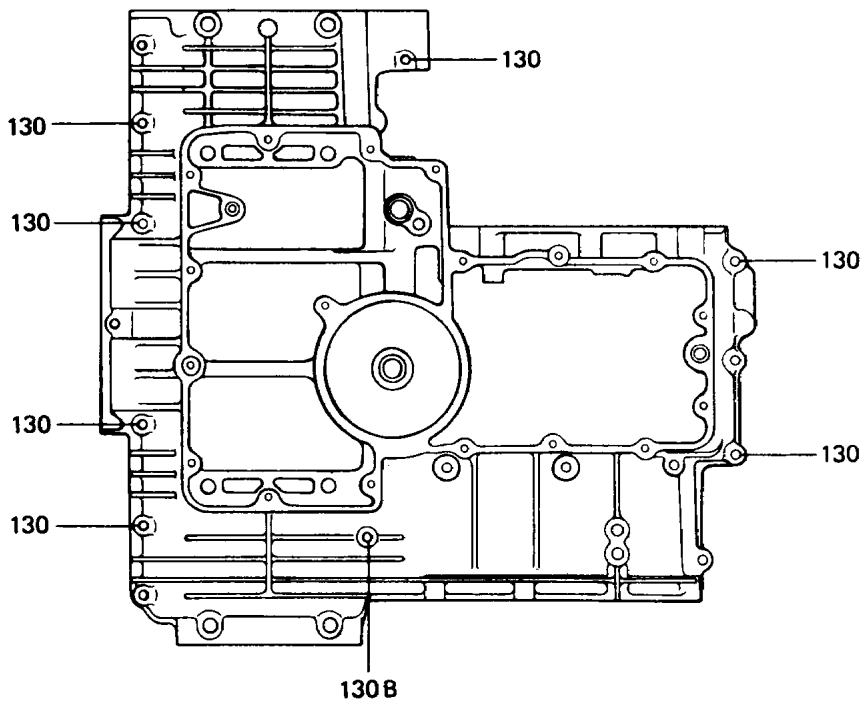

1994 Police 1000 PARTS DIAGRAM

Crankcase Bolt Pattern

E1412-0008

1994 Police 1000 PARTS LIST

Crankcase Bolt Pattern

ITEM NAME	PART NUMBER	QUANTITY
BOLT-FLANGED (Ref # 130)	130Y0640	9
BOLT-FLANGED (Ref # 130A)	130Y0650	1
BOLT-FLANGED (Ref # 130B)	130Y0695	1