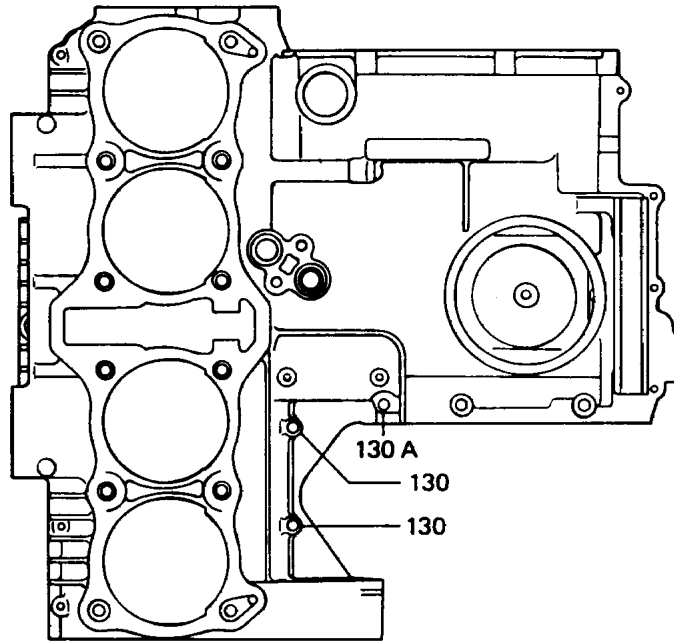

1994 Police 1000 PARTS DIAGRAM

Crankcase Bolt Pattern

E1412-0008

1994 Police 1000 PARTS LIST

Crankcase Bolt Pattern

ITEM NAME	PART NUMBER	QUANTITY
BOLT-FLANGED (Ref # 130)	130Y0640	9
BOLT-FLANGED (Ref # 130A)	130Y0650	1
BOLT-FLANGED (Ref # 130B)	130Y0695	1