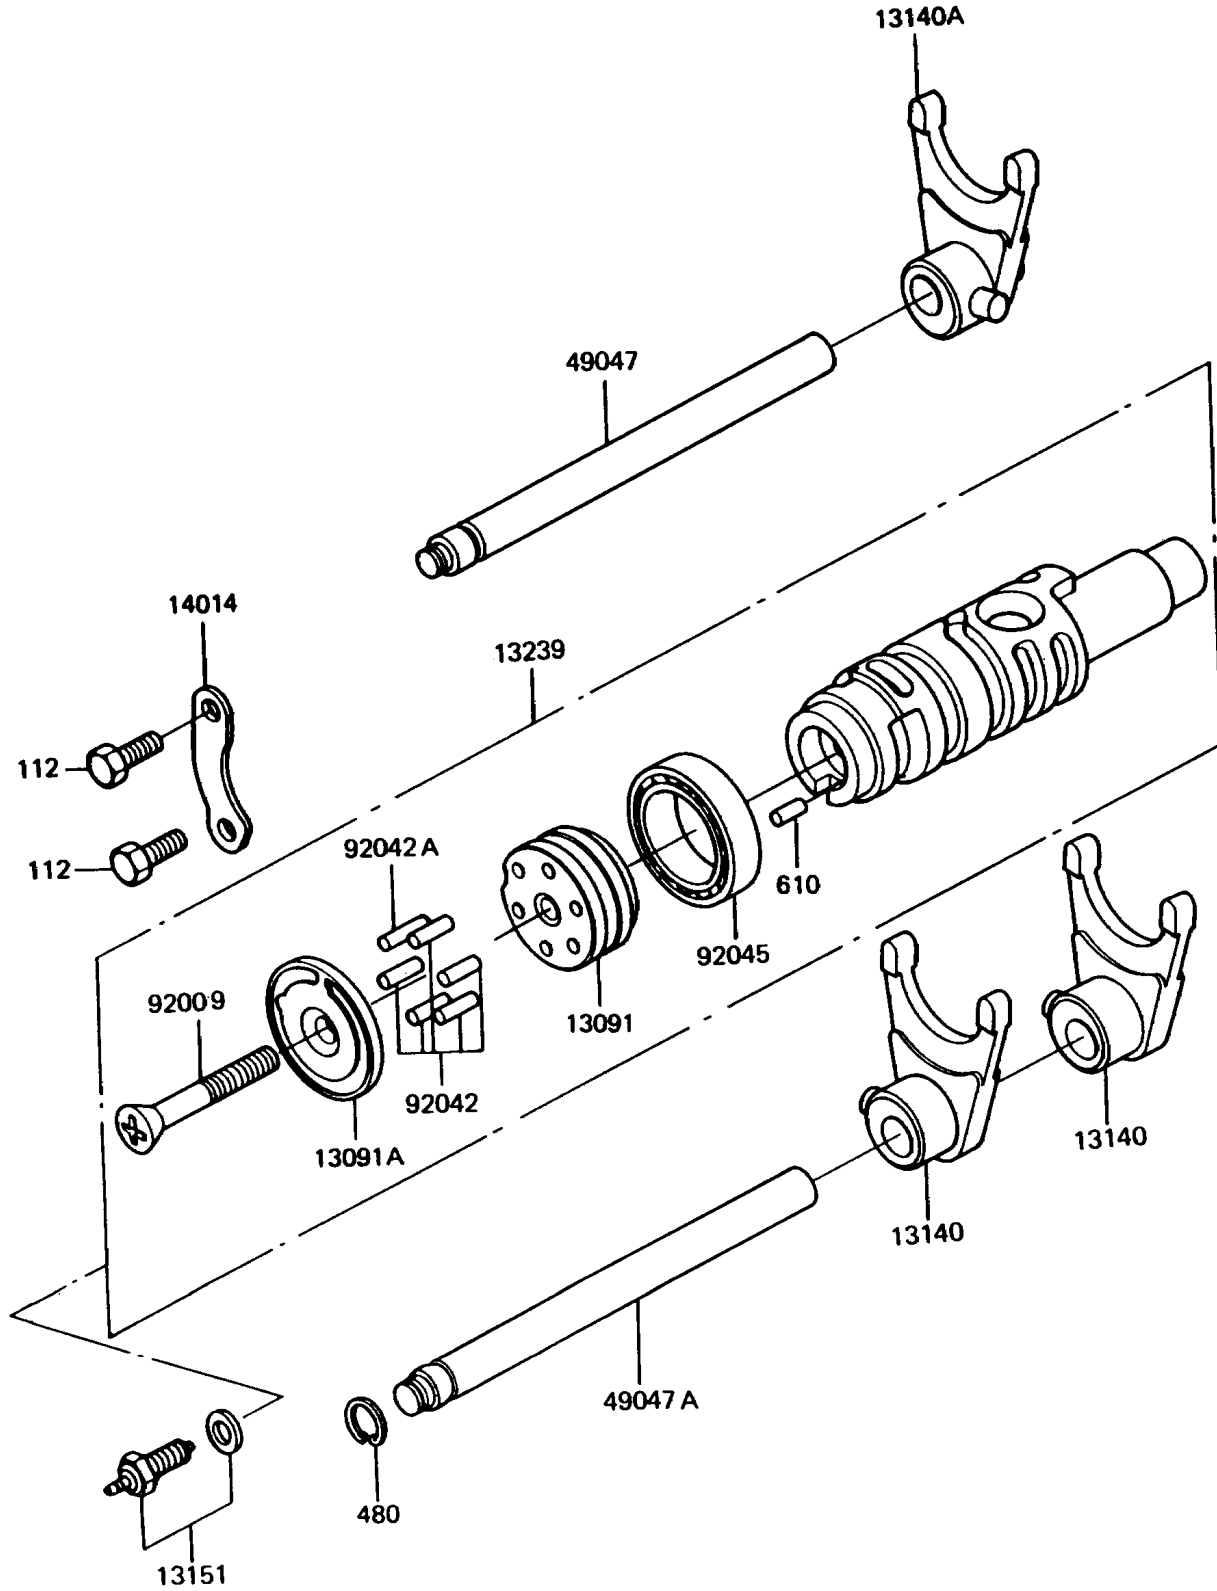

1995 Police 1000 PARTS DIAGRAM

Gear Change Drum/Shift Fork(s)

E1362-0068

1995 Police 1000 PARTS LIST

Gear Change Drum/Shift Fork(s)

ITEM NAME	PART NUMBER	QUANTITY
HOLDER,CHANGE DRUM PIN (Ref # 13091)	13091-1087	1
HOLDER,CHANGE DRUM PIN (Ref # 13091A)	13091-1088	1
FORK-SHIFT (Ref # 13140)	13140-1214	1
FORK-SHIFT (Ref # 13140A)	13140-1215	1
SWITCH-COMP (Ref # 13151)	13151-5003	1
DRUM-ASSY-CHANGE (Ref # 13239)	13239-1107	1
PLATE-POSITION (Ref # 14014)	14014-1015	1
ROD-SHIFT (Ref # 49047)	49047-1014	1
ROD-SHIFT (Ref # 49047A)	49047-1019	1
SCREW,6X45 (Ref # 92009)	92009-1599	1
PIN,DOWEL,4X15.8 (Ref # 92042)	92042-014	1
PIN,DOWEL,4X17.8 (Ref # 92042A)	92042-020	1
BEARING-BALL,6806 (Ref # 92045)	92045-1152	1
BOLT-UPSET (Ref # 112)	112G0616	1
CIRCLIP-TYPE-C,12MM (Ref # 480)	480J1200	1
ROLLER,4X10 (Ref # 610)	610A0410	1