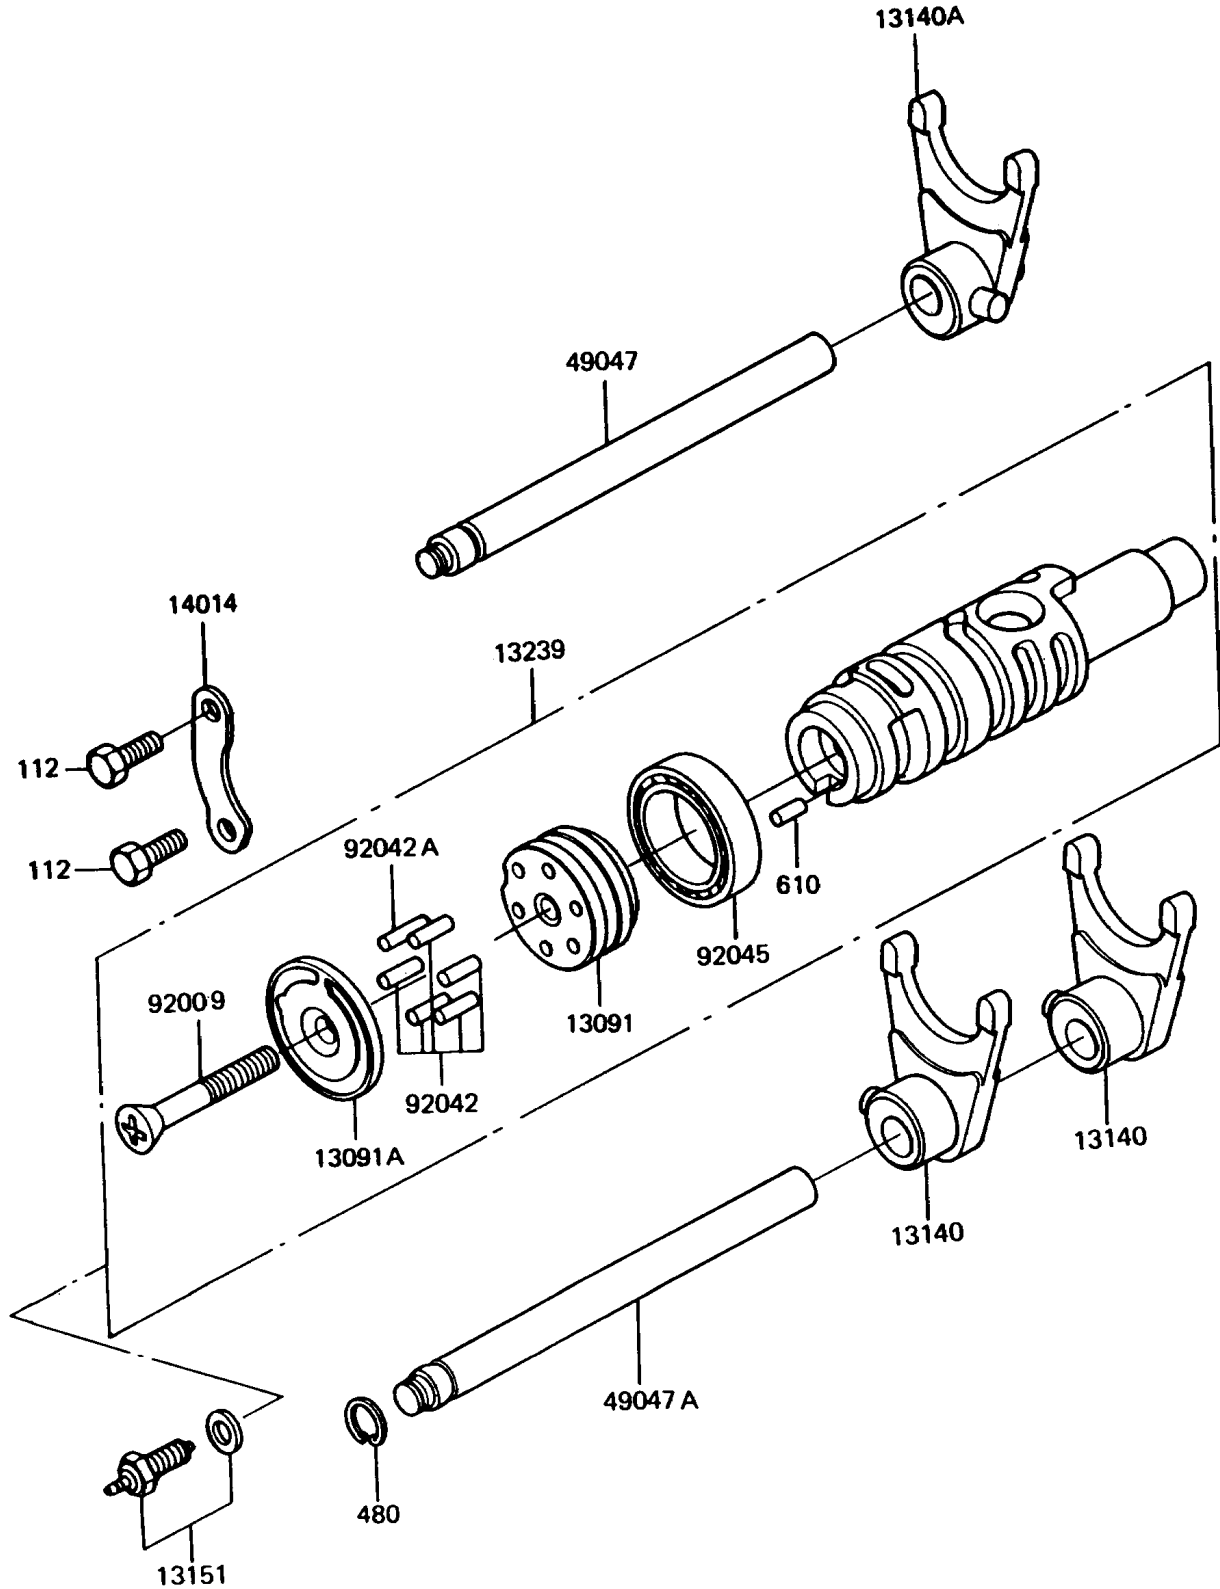

1993 Police 1000 PARTS DIAGRAM

Gear Change Drum/Shift Fork(s)

E1362-0068

1993 Police 1000 PARTS LIST

Gear Change Drum/Shift Fork(s)

ITEM NAME	PART NUMBER	QUANTITY
HOLDER,CHANGE DRUM PIN (Ref # 13091)	13091-1087	1
HOLDER,CHANGE DRUM PIN (Ref # 13091A)	13091-1088	1
FORK-SHIFT (Ref # 13140)	13140-1214	2
FORK-SHIFT (Ref # 13140A)	13140-1215	1
SWITCH-COMP (Ref # 13151)	13151-5003	1
DRUM-ASSY-CHANGE (Ref # 13239)	13239-1107	1
PLATE-POSITION (Ref # 14014)	14014-1015	1
ROD-SHIFT (Ref # 49047)	49047-1014	1
ROD-SHIFT (Ref # 49047A)	49047-1019	1
SCREW,6X45 (Ref # 92009)	92009-1599	1
PIN,DOWEL,4X15.8 (Ref # 92042)	92042-014	5
PIN,DOWEL,4X17.8 (Ref # 92042A)	92042-020	1
BEARING-BALL,6806 (Ref # 92045)	92045-1152	1
BOLT-UPSET (Ref # 112)	112G0616	2
CIRCLIP-TYPE-C,12MM (Ref # 480)	480J1200	1
ROLLER,4X10 (Ref # 610)	610A0410	1