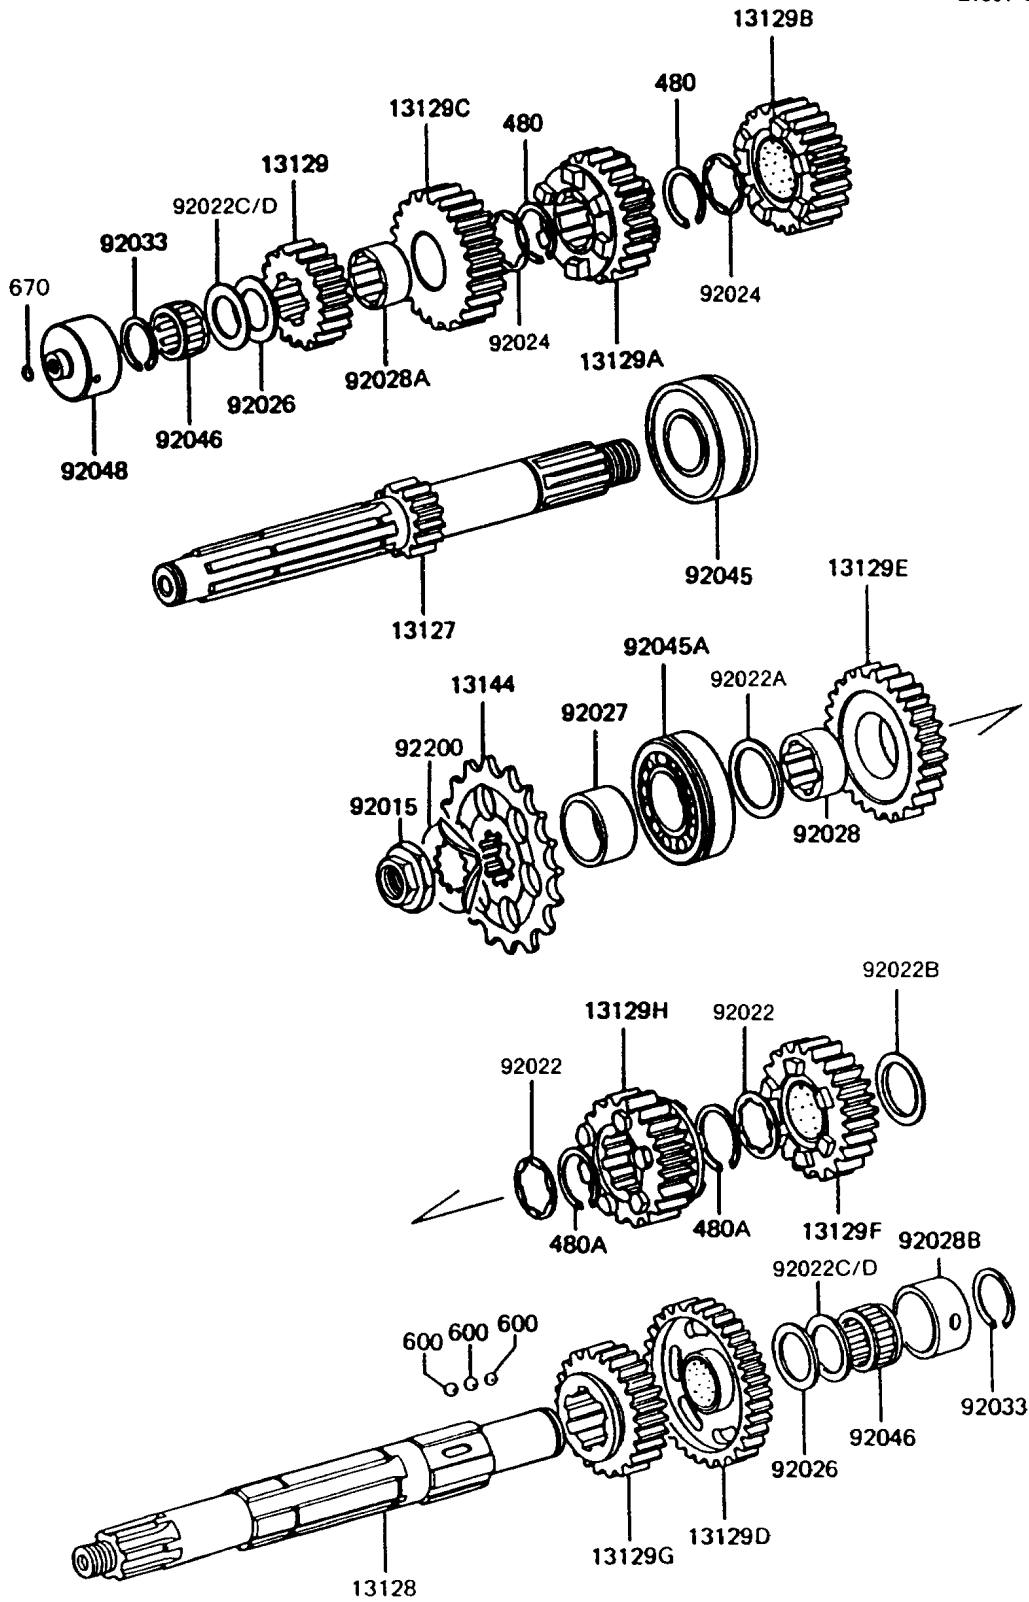

1995 Police 1000 PARTS DIAGRAM

Transmission

E1361-0101

1995 Police 1000 PARTS LIST

Transmission

ITEM NAME	PART NUMBER	QUANTITY
SHAFT-TRANSMISSION INPUT,14T (Ref # 13127)	13127-1034	1
SHAFT-TRANSMISSION OUTPUT (Ref # 13128)	13128-1048	1
GEAR,INPUT 2ND,18T (Ref # 13129)	13129-1235	1
GEAR,INPUT 3RD,21T (Ref # 13129A)	13129-1236	1
GEAR,INPUT 4TH,23T (Ref # 13129B)	13129-1237	1
GEAR,INPUT TOP,25T (Ref # 13129C)	13129-1238	1
GEAR,OUTPUT LOW,37T (Ref # 13129D)	13129-1239	1
GEAR,OUTPUT 2ND,33T (Ref # 13129E)	13129-1240	1
GEAR,OUTPUT 3RD,30T (Ref # 13129F)	13129-1241	1
GEAR,OUTPUT 4TH,27T (Ref # 13129G)	13129-1242	1
GEAR,OUTPUT TOP,26T (Ref # 13129H)	13129-1243	1
SPROCKET-OUTPUT,15T (Ref # 13144)	13144-1042	1
NUT,20MM (Ref # 92015)	92015-1210	1
WASHER,TOOTHED,30X42X1.4 (Ref # 92022)	92022-1218	1
WASHER,28.3X42X2.9 (Ref # 92022A)	92022-1219	1
WASHER,32.3X42X3 (Ref # 92022B)	92022-1220	1
WASHER,22.3X35X1.6 (Ref # 92022C)	92022-212	1
WASHER,22.3X35X1.2 (Ref # 92022D)	92022-213	1
WASHER,TOOTHED,26X35.5X1.5 (Ref # 92024)	92024-042	1
SPACER,22X35.5X1.0 (Ref # 92026)	92026-1020	1
COLLAR,28X40X20.5 (Ref # 92027)	92027-1339	1
BUSHING,2ND GEAR (Ref # 92028)	92028-1112	1
BUSHING,TOP GEAR (Ref # 92028A)	92028-1124	1
BUSHING,OUTPUT SHAFT (Ref # 92028B)	92028-123	1
RING-SNAP,20X25.5X1.2 (Ref # 92033)	92033-025	1
BEARING-BALL,5305NSH2 (Ref # 92045)	92045-1028	1
BEARING-BALL (Ref # 92045A)	92045-1186	1
BEARING-NEEDLE,FWF-223014 (Ref # 92046)	92046-031	1
RACE,DRIVE SHAFT BEARING (Ref # 92048)	92048-1012	1

1995 Police 1000 PARTS LIST

Transmission

ITEM NAME	PART NUMBER	QUANTITY
WASHER,TOOTHED,23.9X45X1.0 (Ref # 92200)	92200-1234	1
CIRCLIP-TYPE-C,28MM (Ref # 480)	480J2800	1
CIRCLIP-TYPE-C,32MM (Ref # 480A)	480J3200	1
BALL-STEEL,3/16" (Ref # 600)	600A0600	1
O RING,8MM (Ref # 670)	670B1508	1