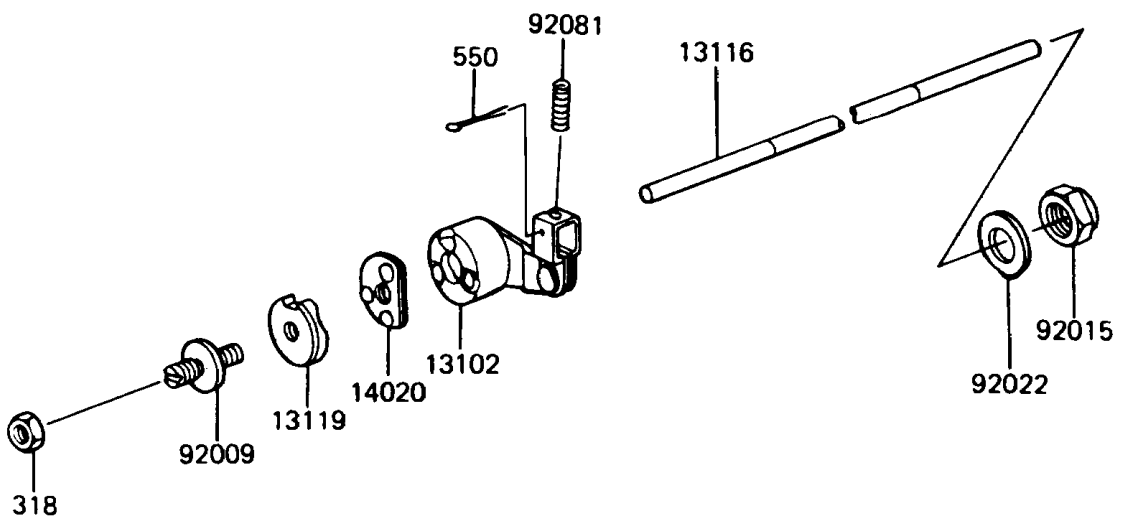

1995 Police 1000 PARTS DIAGRAM

Clutch

E1350-0047

1995 Police 1000 PARTS LIST

Clutch

ITEM NAME	PART NUMBER	QUANTITY
HUB-CLUTCH (Ref # 13087)	13087-1015	1
PLATE-FRICTION (Ref # 13088)	13088-1013	1
PLATE-CLUTCH,T=2.3 (Ref # 13089)	13089-1004	1
HOLDER,CLUTCH PUSH ROD (Ref # 13091)	13091-1085	1
HOUSING-COMP-CLUTCH (Ref # 13095)	13095-1037	1
RELEASE-COMP-CLUTCH (Ref # 13102)	13102-1012	1
ROD-PUSH,CLUTCH (Ref # 13116)	13116-1148	1
CAM-RELEASE,CLUTCH (Ref # 13119)	13119-1003	1
PLATE-CLUTCH OPERATING (Ref # 13187)	13187-1006	1
RETAINER,CLUTCH RELEASE (Ref # 14020)	14020-1091	1
BOLT,FLANGED,6X18 (Ref # 92001)	92001-1066	1
SCREW,8MM (Ref # 92009)	92009-1009	1
NUT,20MM (Ref # 92015)	92015-1555	1
WASHER,20.3X36X2.3 (Ref # 92022)	92022-1116	1
WASHER,CLUTCH THRUST (Ref # 92022A)	92022-1221	1
WASHER,25.3X36X2.5 (Ref # 92022B)	92022-1223	1
COLLAR,25X57X16.1 (Ref # 92027)	92027-1284	1
BEARING-BALL,6001C3ML01 (Ref # 92045)	92045-1235	1
SPRING,CLUTCH RELEASE (Ref # 92081)	92081-069	1
SPRING,CLUTCH (Ref # 92081A)	92081-1033	1
NUT-HEX-SMALL,8MM (Ref # 318)	318B0800	1
PIN-COTTER,1.6X15 (Ref # 550)	550D1615	1