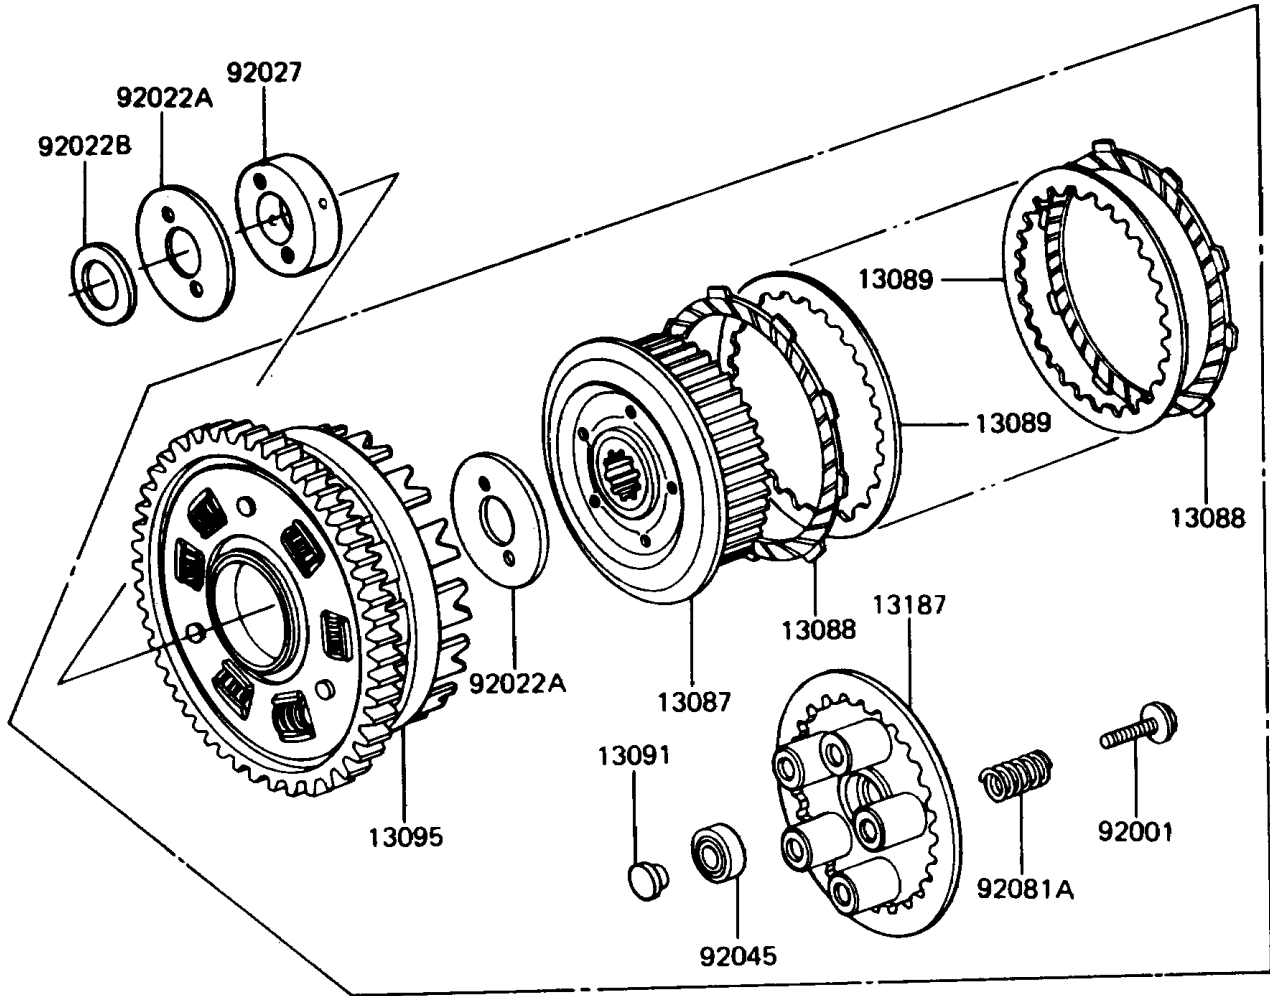

1995 Police 1000 PARTS DIAGRAM

Clutch

E1350-0047

1995 Police 1000 PARTS LIST

Clutch

ITEM NAME	PART NUMBER	QUANTITY
HUB-CLUTCH (Ref # 13087)	13087-1015	1
PLATE-FRICTION (Ref # 13088)	13088-1013	1
PLATE-CLUTCH,T=2.3 (Ref # 13089)	13089-1004	1
HOLDER,CLUTCH PUSH ROD (Ref # 13091)	13091-1085	1
HOUSING-COMP-CLUTCH (Ref # 13095)	13095-1037	1
RELEASE-COMP-CLUTCH (Ref # 13102)	13102-1012	1
ROD-PUSH,CLUTCH (Ref # 13116)	13116-1148	1
CAM-RELEASE,CLUTCH (Ref # 13119)	13119-1003	1
PLATE-CLUTCH OPERATING (Ref # 13187)	13187-1006	1
RETAINER,CLUTCH RELEASE (Ref # 14020)	14020-1091	1
BOLT,FLANGED,6X18 (Ref # 92001)	92001-1066	1
SCREW,8MM (Ref # 92009)	92009-1009	1
NUT,20MM (Ref # 92015)	92015-1555	1
WASHER,20.3X36X2.3 (Ref # 92022)	92022-1116	1
WASHER,CLUTCH THRUST (Ref # 92022A)	92022-1221	1
WASHER,25.3X36X2.5 (Ref # 92022B)	92022-1223	1
COLLAR,25X57X16.1 (Ref # 92027)	92027-1284	1
BEARING-BALL,6001C3ML01 (Ref # 92045)	92045-1235	1
SPRING,CLUTCH RELEASE (Ref # 92081)	92081-069	1
SPRING,CLUTCH (Ref # 92081A)	92081-1033	1
NUT-HEX-SMALL,8MM (Ref # 318)	318B0800	1
PIN-COTTER,1.6X15 (Ref # 550)	550D1615	1